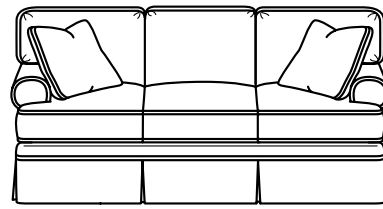

**Studio Select - Product Types**

75" Sofa

80" Sofa

85" Sofa

Loveseat

Chair

Ottoman

LAF Loveseat

RAF Loveseat

Armless Loveseat

Quarter Round

Armless Chair

RAF Sofa - 3 over 3

LAF Sofa - 3 over 3

LAF Chaise

RAF Chaise

**NOTE:** All dimensions are approximate. The width varies depending on the arm style chosen.