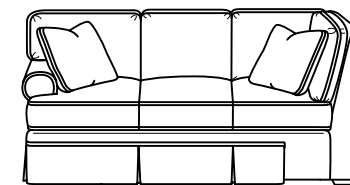

**Studio Select - Product Types**

75" Sofa

80" Sofa

85" Sofa

Loveseat

Chair

Ottoman

LAF Loveseat

RAF Loveseat

Armless Loveseat

Quarter Round

Armless Chair

RAF Sofa - 3 over 3

LAF Sofa - 3 over 3

LAF Chaise

RAF Chaise

LAF Corner Sofa

RAF Corner Sofa

**Studio Select Types**

Note: 2 Numerical Digits after the dash are our numbers for Sofa, Loveseat, etc.

- 73 Sofa - 75" 3 over 3
- 83 Sofa - 80" 3 over 3
- 86 Sofa - 85" 3 over 3
- 55 Loveseat
- 84 Chair
- 80 Ottoman
- 31 LAF Loveseat
- 32 RAF Loveseat
- 33 Armless Loveseat
- 34 Quarter Round
- 37 Armless Chair
- 38 RAF Sofa 3 over 3
- 39 LAF Sofa 3 over 3
- 41 LAF Chaise
- 42 RAF Chaise
- 43 LAF Corner Sofa 3 over 3
- 44 RAF Corner Sofa 3 over 3