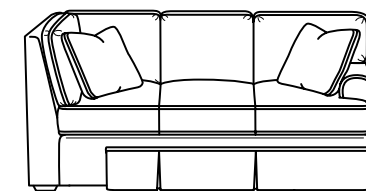

**Studio Select - Product Types**

75" Sofa

80" Sofa

85" Sofa

Loveseat

Chair

Ottoman

LAF Loveseat

RAF Loveseat

Armless Loveseat

Quarter Round

Armless Chair

RAF Sofa - 3 over 3

LAF Sofa - 3 over 3

LAF Chaise

RAF Chaise

LAF Corner Sofa

RAF Corner Sofa

**Studio Select Types**

Note: 2 Numerical Digits after the dash are our numbers for Sofa, Loveseat, etc.

- 73 Sofa - 75" 3 over 3
- 83 Sofa - 80" 3 over 3
- 86 Sofa - 85" 3 over 3
- 55 Loveseat
- 84 Chair
- 80 Ottoman
- 31 LAF Loveseat
- 32 RAF Loveseat
- 33 Armless Loveseat
- 34 Quarter Round
- 37 Armless Chair
- 38 RAF Sofa 3 over 3
- 39 LAF Sofa 3 over 3
- 41 LAF Chaise
- 42 RAF Chaise
- 43 LAF Corner Sofa 3 over 3
- 44 RAF Corner Sofa 3 over 3