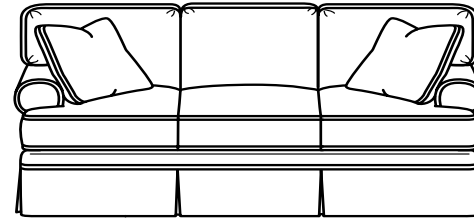

**Studio Select - Product Types**

75" Sofa

80" Sofa

85" Sofa

Loveseat

Chair

Ottoman

LAF Loveseat

RAF Loveseat

Armless Loveseat

Quarter Round

Armless Chair

RAF Sofa - 3 over 3

LAF Sofa - 3 over 3

LAF Chaise

RAF Chaise

**NOTE:** All dimensions are approximate. The width varies depending on the arm style chosen.