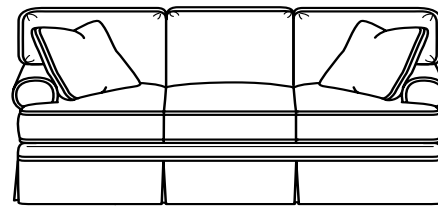

**Studio Select - Product Types**

75" Sofa

80" Sofa

85" Sofa

Loveseat

Chair

Ottoman

LAF Loveseat

RAF Loveseat

Armless Loveseat

Quarter Round

Armless Chair

RAF Sofa - 3 over 3

LAF Sofa - 3 over 3

LAF Chaise

RAF Chaise

**NOTE:** All dimensions are approximate. The width varies depending on the arm style chosen.