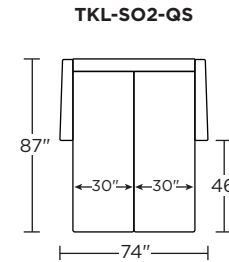

Options:

- Wood legs in Acorn, Espresso or Walnut finish

Mattress:

- Four inches of high-density, high-resiliency foam

Leg height is 2"

Please use actual leather, fabric, Crypton®, Sunbrella® and Ultrasuede® swatches when specifying furniture as the colors shown may vary due to the printing process.

Scale: 1/8 inch = 1 foot
All dimensions are approximate and subject to change.
Specify components from the sitting position.