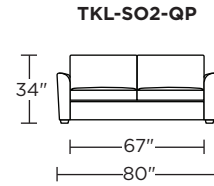

Options:

- Wood legs in Acorn, Espresso or Walnut finish

Mattress:

- Four inches of high-density, high-resiliency foam

Leg height is 2"

Please use actual leather, fabric, Crypton®, Sunbrella® and Ultrasuede® swatches when specifying furniture as the colors shown may vary due to the printing process.

Scale: 1/8 inch = 1 foot
All dimensions are approximate and subject to change.
Specify components from the sitting position.