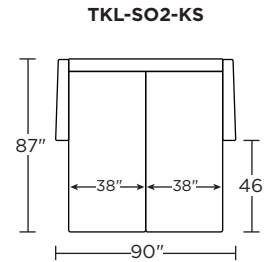

Options:

- Wood legs in Acorn, Espresso or Walnut finish

Mattress:

- Four inches of high-density, high-resiliency foam

Leg height is 2"

Please use actual leather, fabric, Crypton®, Sunbrella® and Ultrasuede® swatches when specifying furniture as the colors shown may vary due to the printing process.

Scale: 1/8 inch = 1 foot
All dimensions are approximate and subject to change.
Specify components from the sitting position.