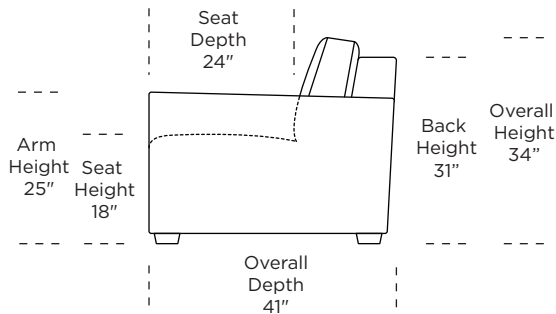

Options:

- Wood legs in Acorn, Espresso or Walnut finish

Mattress:

- Four inches of high-density, high-resiliency foam

Leg height is 2"

Please use actual leather, fabric, Crypton®, Sunbrella® and Ultrasuede® swatches when specifying furniture as the colors shown may vary due to the printing process.

Scale: 1/8 inch = 1 foot
All dimensions are approximate and subject to change.
Specify components from the sitting position.