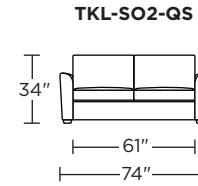

Options:

- Wood legs in Acorn, Espresso or Walnut finish

Mattress:

- Four inches of high-density, high-resiliency foam

Leg height is 2"

Please use actual leather, fabric, Crypton®, Sunbrella® and Ultrasuede® swatches when specifying furniture as the colors shown may vary due to the printing process.

Scale: 1/8 inch = 1 foot
All dimensions are approximate and subject to change.
Specify components from the sitting position.