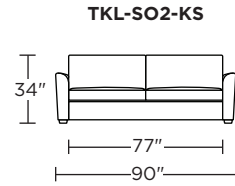

Options:

- Wood legs in Acorn, Espresso or Walnut finish

Mattress:

- Four inches of high-density, high-resiliency foam

Leg height is 2"

Please use actual leather, fabric, Crypton®, Sunbrella® and Ultrasuede® swatches when specifying furniture as the colors shown may vary due to the printing process.

Scale: 1/8 inch = 1 foot
All dimensions are approximate and subject to change.
Specify components from the sitting position.