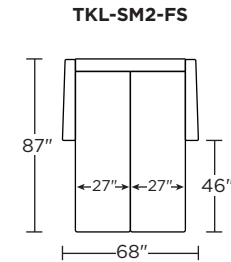

Options:

- Wood legs in Acorn, Espresso or Walnut finish

Mattress:

- Four inches of high-density, high-resiliency foam

Leg height is 2"

Please use actual leather, fabric, Crypton®, Sunbrella® and Ultrasuede® swatches when specifying furniture as the colors shown may vary due to the printing process.

Scale: 1/8 inch = 1 foot
All dimensions are approximate and subject to change.
Specify components from the sitting position.