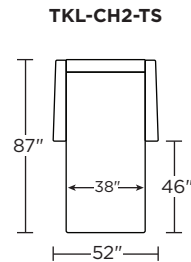

Options:

- Wood legs in Acorn, Espresso or Walnut finish

Mattress:

- Four inches of high-density, high-resiliency foam

Leg height is 2"

Please use actual leather, fabric, Crypton®, Sunbrella® and Ultrasuede® swatches when specifying furniture as the colors shown may vary due to the printing process.

Scale: 1/8 inch = 1 foot
All dimensions are approximate and subject to change.
Specify components from the sitting position.