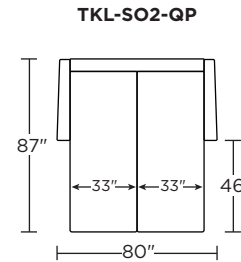

Options:

- Wood legs in Acorn, Espresso or Walnut finish

Mattress:

- Four inches of high-density, high-resiliency foam

Leg height is 2"

Please use actual leather, fabric, Crypton®, Sunbrella® and Ultrasuede® swatches when specifying furniture as the colors shown may vary due to the printing process.

Scale: 1/8 inch = 1 foot
All dimensions are approximate and subject to change.
Specify components from the sitting position.