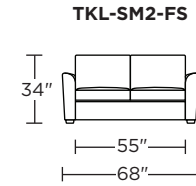

Options:

- Wood legs in Acorn, Espresso or Walnut finish

Mattress:

- Four inches of high-density, high-resiliency foam

Leg height is 2"

Please use actual leather, fabric, Crypton®, Sunbrella® and Ultrasuede® swatches when specifying furniture as the colors shown may vary due to the printing process.

Scale: 1/8 inch = 1 foot
All dimensions are approximate and subject to change.
Specify components from the sitting position.