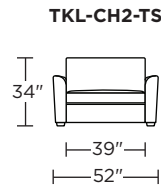

Options:

- Wood legs in Acorn, Espresso or Walnut finish

Mattress:

- Four inches of high-density, high-resiliency foam

Leg height is 2"

Please use actual leather, fabric, Crypton®, Sunbrella® and Ultrasuede® swatches when specifying furniture as the colors shown may vary due to the printing process.

Scale: 1/8 inch = 1 foot
All dimensions are approximate and subject to change.
Specify components from the sitting position.