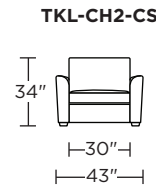

Options:

- Wood legs in Acorn, Espresso or Walnut finish

Mattress:

- Four inches of high-density, high-resiliency foam

Leg height is 2"

Please use actual leather, fabric, Crypton®, Sunbrella® and Ultrasuede® swatches when specifying furniture as the colors shown may vary due to the printing process.

Scale: 1/8 inch = 1 foot
All dimensions are approximate and subject to change.
Specify components from the sitting position.