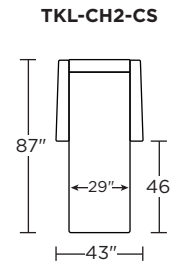

Options:

- Wood legs in Acorn, Espresso or Walnut finish

Mattress:

- Four inches of high-density, high-resiliency foam

Leg height is 2"

Please use actual leather, fabric, Crypton®, Sunbrella® and Ultrasuede® swatches when specifying furniture as the colors shown may vary due to the printing process.

Scale: 1/8 inch = 1 foot
All dimensions are approximate and subject to change.
Specify components from the sitting position.