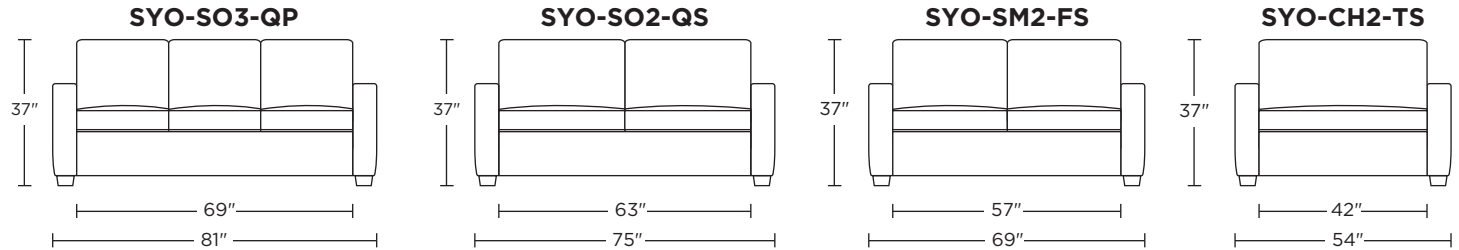

# COMFORT SLEEPER BY AMERICAN LEATHER® SILVER

**LYONS**

**Standard Features:**

- Premium high-density, high-resiliency foam
- Loose back and seat cushions
- Fall away back becomes mattress section
- Zero wall clearance
- Single-needle top-stitch
- Limited lifetime warranty on frame
- Limited five-year warranty on mechanism
- Quick-ship delivery

**Options:**

- Wood legs in Acorn, Espresso or Walnut finish

**Mattress Options:**

- Four inches of high-density, high-resiliency foam
- Four inches of plush, high-density foam with a cooling gel topper

**Leg height is 2-1/2"**

*Please use actual leather, fabric, Crypton®, Sunbrella® and Ultrasuede® swatches when specifying furniture as the colors shown may vary due to the printing process.*

Scale: 1/4 inch = 1 foot  
 All dimensions are approximate and subject to change.  
 Specify components from the sitting position.  
 U.S. patents #6904628 & 8011034