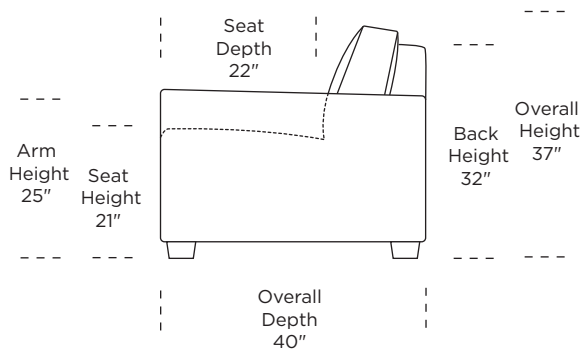

**Options:**

- Wood legs in Acorn, Espresso or Walnut finish

**Mattress Options:**

- Four inches of high-density, high-resiliency foam
- Four inches of plush, high-density foam with a cooling gel topper

**Leg height is 2-1/2"**

*Please use actual leather, fabric, Crypton®, Sunbrella® and Ultrasuede® swatches when specifying furniture as the colors shown may vary due to the printing process.*

Scale: 1/4 inch = 1 foot  
 All dimensions are approximate and subject to change.  
 Specify components from the sitting position.  
 U.S. patents #6904628 & 8011034