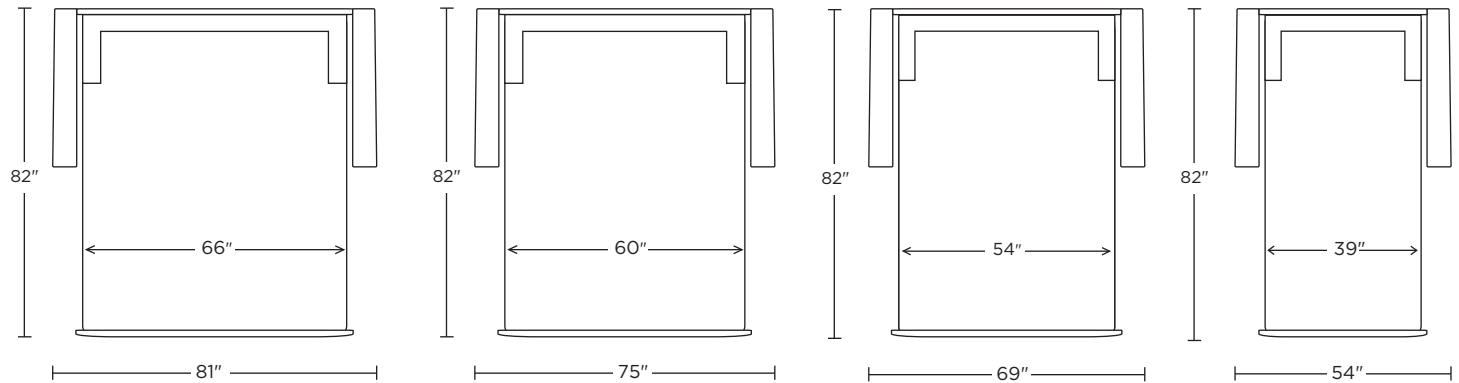

**Options:**

- Wood legs in Acorn, Espresso or Walnut finish

**Mattress Options:**

- Four inches of high-density, high-resiliency foam
- Four inches of plush, high-density foam with a cooling gel topper

**Leg height is 2-1/2"**

*Please use actual leather, fabric, Crypton®, Sunbrella® and Ultrasuede® swatches when specifying furniture as the colors shown may vary due to the printing process.*

Scale: 1/4 inch = 1 foot  
 All dimensions are approximate and subject to change.  
 Specify components from the sitting position.  
 U.S. patents #6904628 & 8011034