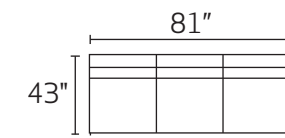

*POPULAR CONFIGURATIONS CONT.

-82L / -35R

-04L / -15 / -03 / -32R

-32L / -35R

-30SOFA

-31 FULL SLEEPER

-20XXX LOVESEAT

-01XXX ARM CHAIR

-02XXX OTTOMAN

-15XXX CORNER UNIT

-10XXX ARMLESS CHAIR

-03XXX ARMLESS CONDO SOFA

-07XXX ARMLESS SOFA

-09XXX ARMLESS SLEEPER

*POPULAR CONFIGURATIONS

-26L / -15 / -09 / -82R

-82L / -03 / -15 / -26R

-04LFX LAF CHAIR

-04RFX LAF CHAIR

-26LFX LAF CONDO SOFA

-26RFX RAF CONDO SOFA

-32LFX LAF SECTIONAL W/ RETURN

-32RFX RAF SECTIONAL W/ RETURN

-35LFX LAF SOFA