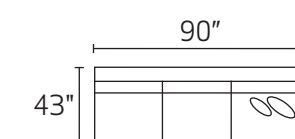

-02XXX OTTOMAN

-15XXX CORNER UNIT

-10XXX ARMLESS CHAIR

-03XXX ARMLESS CONDO SOFA

-07XXX ARMLESS SOFA

-09XXX ARMLESS SLEEPER

*POPULAR CONFIGURATIONS

-26L / -15 / -09 / -82R

-82L / -03 / -15 / -26R

-04LFX LAF CHAIR

-04RFX LAF CHAIR

-26LFX LAF CONDO SOFA

-26RFX RAF CONDO SOFA

-32LFX LAF SECTIONAL W/ RETURN

-32RFX RAF SECTIONAL W/ RETURN

-35LFX LAF SOFA

-35RFX RAF SOFA

-82LFX LAF CHAISE

-82RFX RAF CHAISE

*ALL DIMENSIONS ARE APPROXIMATE