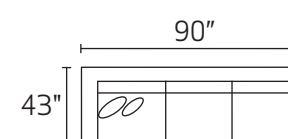

-02XXX OTTOMAN

-15XXX CORNER UNIT

-10XXX ARMLESS CHAIR

-03XXX ARMLESS CONDO SOFA

-07XXX ARMLESS SOFA

-09XXX ARMLESS SLEEPER

*POPULAR CONFIGURATIONS

-26L / -15 / -09 / -82R

-82L / -03 / -15 / -26R

-04LFX LAF CHAIR

-04RFX LAF CHAIR

-26LFX LAF CONDO SOFA

-26RFX RAF CONDO SOFA

-32LFX LAF SECTIONAL W/ RETURN

-32RFX RAF SECTIONAL W/ RETURN

-35LFX LAF SOFA

-35RFX RAF SOFA

-82LFX LAF CHAISE

-82RFX RAF CHAISE

*ALL DIMENSIONS ARE APPROXIMATE