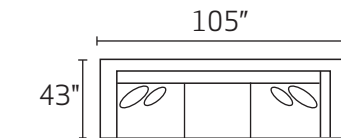

-02XXX OTTOMAN

-15XXX CORNER UNIT

-10XXX ARMLESS CHAIR

-03XXX ARMLESS CONDO SOFA

-07XXX ARMLESS SOFA

-09XXX ARMLESS SLEEPER

*POPULAR CONFIGURATIONS

-26L / -15 / -09 / -82R

-82L / -03 / -15 / -26R

-04LFX LAF CHAIR

-04RFX LAF CHAIR

-26LFX LAF CONDO SOFA

-26RFX RAF CONDO SOFA

-32LFX LAF SECTIONAL W/ RETURN

-32RFX RAF SECTIONAL W/ RETURN

-35LFX LAF SOFA

-35RFX RAF SOFA

-82LFX LAF CHAISE

-82RFX RAF CHAISE

*ALL DIMENSIONS ARE APPROXIMATE