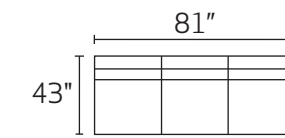

*POPULAR CONFIGURATIONS CONT.

-82L / -35R

-04L / -15 / -03 / -32R

-32L / -35R

-30SOFA

-31 FULL SLEEPER

-20XXX LOVESEAT

-01XXX ARM CHAIR

-02XXX OTTOMAN

-15XXX CORNER UNIT

-10XXX ARMLESS CHAIR

-03XXX ARMLESS CONDO SOFA

-07XXX ARMLESS SOFA

-09XXX ARMLESS SLEEPER

*POPULAR CONFIGURATIONS

-26L / -15 / -09 / -82R

-82L / -03 / -15 / -26R

-04LFX LAF CHAIR

-04RFX LAF CHAIR

-26LFX LAF CONDO SOFA

-26RFX RAF CONDO SOFA

-32LFX LAF SECTIONAL W/ RETURN

-32RFX RAF SECTIONAL W/ RETURN

-35LFX LAF SOFA