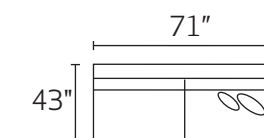

-02XXX OTTOMAN

-15XXX CORNER UNIT

-10XXX ARMLESS CHAIR

-03XXX ARMLESS CONDO SOFA

-07XXX ARMLESS SOFA

-09XXX ARMLESS SLEEPER

*POPULAR CONFIGURATIONS

-26L / -15 / -09 / -82R

-82L / -03 / -15 / -26R

-04LFX LAF CHAIR

-04RFX LAF CHAIR

-26LFX LAF CONDO SOFA

-26RFX RAF CONDO SOFA

-32LFX LAF SECTIONAL W/ RETURN

-32RFX RAF SECTIONAL W/ RETURN

-35LFX LAF SOFA

-35RFX RAF SOFA

-82LFX LAF CHAISE

-82RFX RAF CHAISE

*ALL DIMENSIONS ARE APPROXIMATE