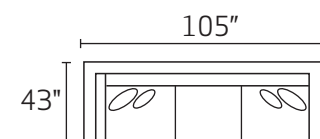

-02XXX OTTOMAN

-15XXX CORNER UNIT

-10XXX ARMLESS CHAIR

-03XXX ARMLESS CONDO SOFA

-07XXX ARMLESS SOFA

-09XXX ARMLESS SLEEPER

*POPULAR CONFIGURATIONS

-26L / -15 / -09 / -82R

-82L / -03 / -15 / -26R

-04LFX LAF CHAIR

-04RFX LAF CHAIR

-26LFX LAF CONDO SOFA

-26RFX RAF CONDO SOFA

-32LFX LAF SECTIONAL W/ RETURN

-32RFX RAF SECTIONAL W/ RETURN

-35LFX LAF SOFA

-35RFX RAF SOFA

-82LFX LAF CHAISE

-82RFX RAF CHAISE

*ALL DIMENSIONS ARE APPROXIMATE