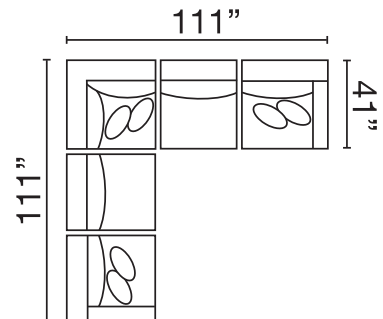

### POPULAR CONFIGURATIONS

**V2AU-8-SAL-DHR**  
2 PC Chaise Sectional

**V2AU-8-DHL-MA-MR**  
3 PC Chaise Sectional

**V2AU-8-DHL-SAA-DHR**  
3 PC Dual Chaise Sectional

**V2AU-8-ML-DOR-SAA-DHR**  
4 PC Gathering Sectional

**V2AU-8-ML-MA-DOR-MA-MR**  
5 PC Modular Sectional

**V2AU-8-ML-MA-WDG-SAA-DHR**  
5 PC Great Room Sectional

### AVAILABLE LIVING ROOM PIECES

**V2AU-8-SX**  
Sofa XL

**V2AU-8-LX**  
Loveseat XL

**V2AU-8-CX**  
Chair XL

**THHE-AC**  
Accent Chair

**MX64-8-STO**  
Storage Ottoman

Seat Height: 21" - Seat Depth: 26" - Arm Height: 27"