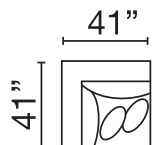

### AVAILABLE SECTIONAL PIECES

**V2AU-8-SAL**  
Sofa Apt XD LHF

**V2AU-8-SAR**  
Sofa Apt XD RHF

**V2AU-8-SAA**  
Sofa Apt Armless XD

**V2AU-8-DOR**  
Corner XD

**V2AU-8-WDG**  
Wedge

**V2AU-8-BMP**  
Bumper

### AVAILABLE LIVING ROOM PIECES

**V2AU-8-SX**  
Sofa XL

**V2AU-8-LX**  
Loveseat XL

**V2AU-8-CX**  
Chair XL

**THHE-AC**  
Accent Chair

**MX64-8-STO**  
Storage Ottoman

Seat Height: 21" - Seat Depth: 26" - Arm Height: 27"