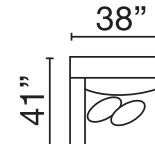

V2AU-8-ML
Modular LHF XD