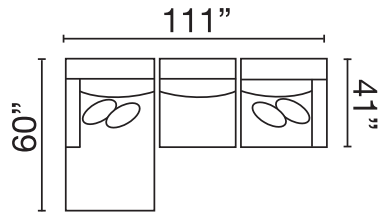

## V2AU-8 SECTIONAL

V2AU-8-ML-MA-DOR-SAA-DHR

### POPULAR CONFIGURATIONS

**V2AU-8-SAL-DHR**  
2 PC Chaise Sectional

**V2AU-8-DHL-MA-MR**  
3 PC Chaise Sectional

**V2AU-8-DHL-SAA-DHR**  
3 PC Dual Chaise Sectional

**V2AU-8-ML-DOR-SAA-DHR**  
4 PC Gathering Sectional

### AVAILABLE LIVING ROOM PIECES

**V2AU-8-SX**  
Sofa XL

**V2AU-8-LX**  
Loveseat XL

**V2AU-8-CX**  
Chair XL

**THHE-AC**  
Accent Chair

**MX64-8-STO**  
Storage Ottoman

Seat Height: 21" - Seat Depth: 26" - Arm Height: 27"