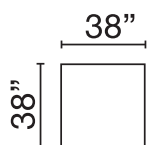

### AVAILABLE SECTIONAL PIECES

**V2AU-8-SAL**  
Sofa Apt XD LHF

**V2AU-8-SAR**  
Sofa Apt XD RHF

**V2AU-8-SAA**  
Sofa Apt Armless XD

**V2AU-8-DOR**  
Corner XD

**V2AU-8-WDG**  
Wedge

**V2AU-8-BMP**  
Bumper

### AVAILABLE LIVING ROOM PIECES

**V2AU-8-SX**  
Sofa XL

**V2AU-8-LX**  
Loveseat XL

**V2AU-8-CX**  
Chair XL

**THHE-AC**  
Accent Chair

**MX64-8-STO**  
Storage Ottoman

Seat Height: 21" - Seat Depth: 26" - Arm Height: 27"