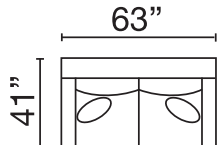

### AVAILABLE SECTIONAL PIECES

**V2AU-8-SAL**  
Sofa Apt XD LHF

**V2AU-8-SAR**  
Sofa Apt XD RHF

**V2AU-8-SAA**  
Sofa Apt Armless XD

**V2AU-8-DOR**  
Corner XD

**V2AU-8-WDG**  
Wedge

**V2AU-8-BMP**  
Bumper

**V2AU-8-MA**  
Modular Armless XD

**V2AU-8-ML**  
Modular LHF XD

**V2AU-8-MR**  
Modular RHF XD

**V2AU-8-DHL**  
Chaise LHF XD

**V2AU-8-DHR**  
Chaise RHF XD

### AVAILABLE LIVING ROOM PIECES

**V2AU-8-SX**  
Sofa XL

**V2AU-8-LX**  
Loveseat XL

**V2AU-8-CX**  
Chair XL

**THHE-AC**  
Accent Chair

**MX64-8-STO**  
Storage Ottoman

Seat Height: 21" - Seat Depth: 26" - Arm Height: 27"