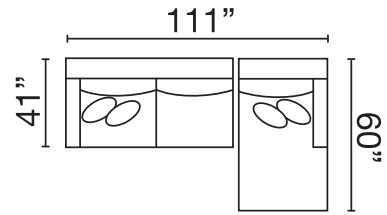

POPULAR CONFIGURATIONS

V2AU-8-SAL-DHR
2 PC Chaise Sectional