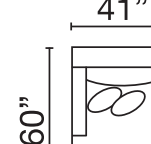

V2AU-8-DHL
Chaise LHF XD