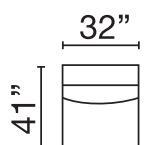

### AVAILABLE SECTIONAL PIECES

**V2AU-8-SAL**  
Sofa Apt XD LHF

**V2AU-8-SAR**  
Sofa Apt XD RHF

**V2AU-8-SAA**  
Sofa Apt Armless XD

**V2AU-8-DOR**  
Corner XD

**V2AU-8-WDG**  
Wedge

**V2AU-8-BMP**  
Bumper

### AVAILABLE LIVING ROOM PIECES

**V2AU-8-SX**  
Sofa XL

**V2AU-8-LX**  
Loveseat XL

**V2AU-8-CX**  
Chair XL

**THHE-AC**  
Accent Chair

**MX64-8-STO**  
Storage Ottoman

Seat Height: 21" - Seat Depth: 26" - Arm Height: 27"