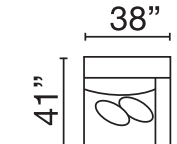

V2AU-8-MR
Modular RHF XD