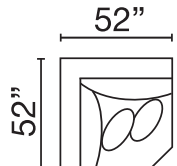

### AVAILABLE SECTIONAL PIECES

**V2AU-8-SAL**  
Sofa Apt XD LHF

**V2AU-8-SAR**  
Sofa Apt XD RHF

**V2AU-8-SAA**  
Sofa Apt Armless XD

**V2AU-8-DOR**  
Corner XD

**V2AU-8-WDG**  
Wedge

**V2AU-8-BMP**  
Bumper

### AVAILABLE LIVING ROOM PIECES

**V2AU-8-SX**  
Sofa XL

**V2AU-8-LX**  
Loveseat XL

**V2AU-8-CX**  
Chair XL

**THHE-AC**  
Accent Chair

**MX64-8-STO**  
Storage Ottoman

Seat Height: 21" - Seat Depth: 26" - Arm Height: 27"