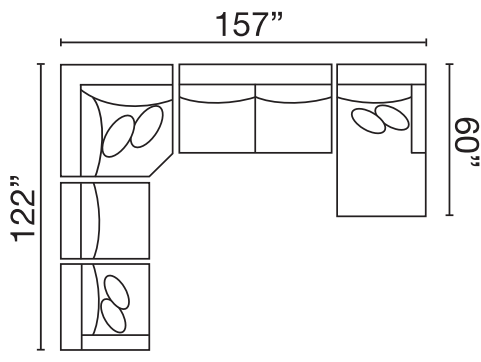

V2AU-8-ML-MA-WDG-SAA-DHR
5 PC Great Room Sectional

AVAILABLE SECTIONAL PIECES

AVAILABLE LIVING ROOM PIECES