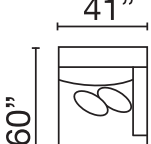

### AVAILABLE SECTIONAL PIECES

**V2AU-8-SAL**  
Sofa Apt XD LHF

**V2AU-8-SAR**  
Sofa Apt XD RHF

**V2AU-8-SAA**  
Sofa Apt Armless XD

**V2AU-8-DOR**  
Corner XD

**V2AU-8-WDG**  
Wedge

**V2AU-8-BMP**  
Bumper

**V2AU-8-MA**  
Modular Armless XD

**V2AU-8-ML**  
Modular LHF XD

**V2AU-8-MR**  
Modular RHF XD

**V2AU-8-DHL**  
Chaise LHF XD

**V2AU-8-DHR**  
Chaise RHF XD

### AVAILABLE LIVING ROOM PIECES

**V2AU-8-SX**  
Sofa XL

**V2AU-8-LX**  
Loveseat XL

**V2AU-8-CX**  
Chair XL

**THHE-AC**  
Accent Chair

**MX64-8-STO**  
Storage Ottoman

Seat Height: 21" - Seat Depth: 26" - Arm Height: 27"