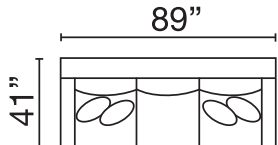

### AVAILABLE SECTIONAL PIECES

**V2AU-8-SAL**  
Sofa Apt XD LHF

**V2AU-8-SAR**  
Sofa Apt XD RHF

**V2AU-8-SAA**  
Sofa Apt Armless XD

**V2AU-8-DOR**  
Corner XD

**V2AU-8-WDG**  
Wedge

**V2AU-8-BMP**  
Bumper

**V2AU-8-MA**  
Modular Armless XD

**V2AU-8-ML**  
Modular LHF XD

**V2AU-8-MR**  
Modular RHF XD

**V2AU-8-DHL**  
Chaise LHF XD

**V2AU-8-DHR**  
Chaise RHF XD

### AVAILABLE LIVING ROOM PIECES

**V2AU-8-SX**  
Sofa XL

**V2AU-8-LX**  
Loveseat XL

**V2AU-8-CX**  
Chair XL

**THHE-AC**  
Accent Chair

**MX64-8-STO**  
Storage Ottoman

Seat Height: 21" - Seat Depth: 26" - Arm Height: 27"