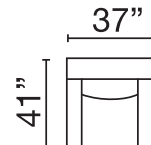

**V2AU-8-MA**  
Modular Armless XD

**V2AU-8-ML**  
Modular LHF XD

**V2AU-8-MR**  
Modular RHF XD

**V2AU-8-DHL**  
Chaise LHF XD

**V2AU-8-DHR**  
Chaise RHF XD

### AVAILABLE LIVING ROOM PIECES

**V2AU-8-SX**  
Sofa XL

**V2AU-8-LX**  
Loveseat XL

**V2AU-8-CX**  
Chair XL

**THHE-AC**  
Accent Chair

**MX64-8-STO**  
Storage Ottoman

Seat Height: 21" - Seat Depth: 26" - Arm Height: 27"