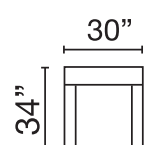

### AVAILABLE LIVING ROOM PIECES

**V2AU-8-SX**  
Sofa XL

**V2AU-8-LX**  
Loveseat XL

**V2AU-8-CX**  
Chair XL

**THHE-AC**  
Accent Chair

**MX64-8-STO**  
Storage Ottoman

Seat Height: 21" - Seat Depth: 26" - Arm Height: 27"

April 2024  
All dimensions are approximate