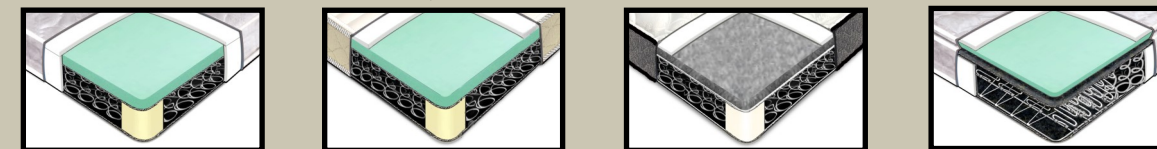

3 CHOOSE YOUR SEATING

TWO OVER ONE

TWO OVER TWO

THREE OVER THREE

4 CHOOSE YOUR DEPTH & HEIGHT

STANDARD

36" DEEP / 37" HIGH

LUXURY

39" DEEP / 40" HIGH

5 CHOOSE YOUR COMFORT

CONVO-LUX FIRM-LUX CLOUD-LUX CLOUD-DOWN

6 CHOOSE YOUR BASE

BLACK CHERRY CARAMEL WALNUT DRIFTWOOD FROST 2 1/2" PYRAMID CUBE

OR

SKIRT
 LEG FINISH N/A

ADDITIONAL OPTIONS:

CHOOSE YOUR QUEEN SLEEPER

ORTHO SPRING GEL PLUSH COZY

CHOOSE YOUR TRIM

BRASS NAILHEAD NICKEL NAILHEAD

* MANY SECTIONAL PIECES ALSO AVAILABLE