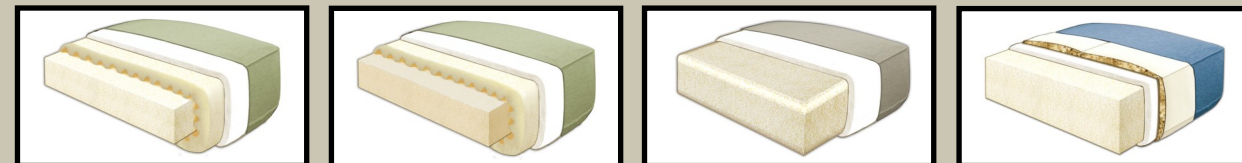

K

KING SIZE
 ENGLISH ARM 92"
 BALL ARM 93"
 TRACK ARM 90"
 SCROLL ARM 90"
 LAWSON ARM 84"
 FLAIR ARM 92"

G

GRANDE SIZE
 ENGLISH ARM 99"
 BALL ARM 100"
 TRACK ARM 97"
 SCROLL ARM 97"
 LAWSON ARM 91"
 FLAIR ARM 99"

3 CHOOSE YOUR SEATING

TWO OVER ONE

TWO OVER TWO

THREE OVER THREE

4 CHOOSE YOUR DEPTH & HEIGHT

STANDARD

36" DEEP / 37" HIGH

LUXURY

39" DEEP / 40" HIGH

5 CHOOSE YOUR COMFORT

CONVO-LUX FIRM-LUX CLOUD-LUX CLOUD-DOWN

6 CHOOSE YOUR BASE

BLACK CHERRY CARAMEL WALNUT DRIFTWOOD FROST 2 1/2" PYRAMID CUBE

OR

SKIRT
 LEG FINISH N/A

ADDITIONAL OPTIONS: