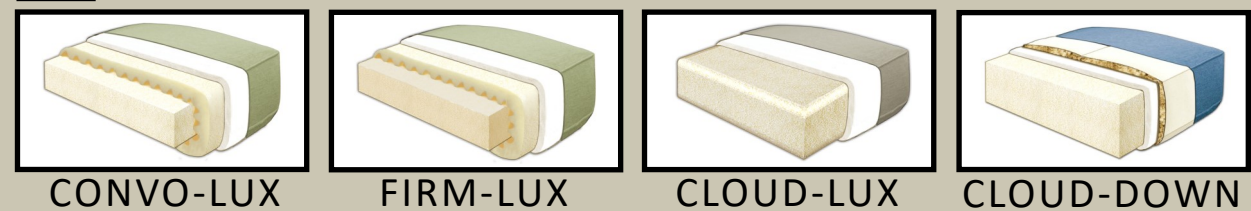

2 CHOOSE YOUR SIZE

S	E	K	G
STUDIO SIZE	ESTATE SIZE	KING SIZE	GRANDE SIZE
ENGLISH ARM 82"	ENGLISH ARM 88"	ENGLISH ARM 92"	ENGLISH ARM 99"
BALL ARM 83"	BALL ARM 89"	BALL ARM 93"	BALL ARM 100"
TRACK ARM 80"	TRACK ARM 86"	TRACK ARM 90"	TRACK ARM 97"
SCROLL ARM 80"	SCROLL ARM 86"	SCROLL ARM 90"	SCROLL ARM 97"
LAWSON ARM 74"	LAWSON ARM 80"	LAWSON ARM 84"	LAWSON ARM 91"
FLAIR ARM 82"	FLAIR ARM 88"	FLAIR ARM 92"	FLAIR ARM 99"

3 CHOOSE YOUR SEATING

TWO OVER ONE TWO OVER TWO THREE OVER THREE

4 CHOOSE YOUR DEPTH & HEIGHT

STANDARD	LUXURY
36" DEEP / 37" HIGH	39" DEEP / 40" HIGH

5 CHOOSE YOUR COMFORT

CONVO-LUX FIRM-LUX CLOUD-LUX CLOUD-DOWN

6 CHOOSE YOUR BASE

						OR	
BLACK CHERRY	CARAMEL	WALNUT	BLACK CHERRY	CARAMEL	WALNUT		
		2 1/2" PYRAMID			2 1/2" CUBE		
DRIFTWOOD	FROST		DRIFTWOOD	FROST			SKIRT LEG FINISH N/A

ENGLISH, BALL, TRACK, SCROLL, & FLAIR ARMS
 LAWSON ARM

ADDITIONAL OPTIONS: CHOOSE YOUR QUEEN SLEEPER

CHOOSE YOUR TRIM

* MANY SECTIONAL PIECES ALSO AVAILABLE