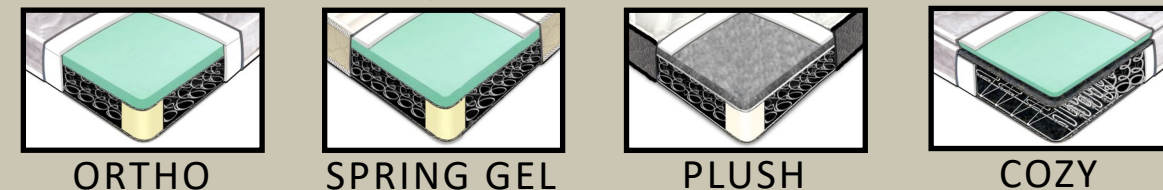

3 CHOOSE YOUR SEATING

TWO OVER ONE TWO OVER TWO THREE OVER THREE

4 CHOOSE YOUR DEPTH & HEIGHT

STANDARD	LUXURY
36" DEEP / 37" HIGH	39" DEEP / 40" HIGH

5 CHOOSE YOUR COMFORT

CONVO-LUX FIRM-LUX CLOUD-LUX CLOUD-DOWN

6 CHOOSE YOUR BASE

						OR	
BLACK CHERRY	CARAMEL	WALNUT	BLACK CHERRY	CARAMEL	WALNUT		
		2 1/2" PYRAMID			2 1/2" CUBE		
DRIFTWOOD	FROST		DRIFTWOOD	FROST			SKIRT LEG FINISH N/A

ENGLISH, BALL, TRACK, SCROLL, & FLAIR ARMS
 LAWSON ARM

ADDITIONAL OPTIONS: CHOOSE YOUR QUEEN SLEEPER

CHOOSE YOUR TRIM

* MANY SECTIONAL PIECES ALSO AVAILABLE