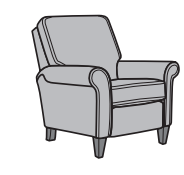

## Westside

fabric | 5979 (pillows are standard)

leather | 3979 (pillows are not standard on 3979 SKUs)

LAF = Left-Arm-Facing | RAF = Right-Arm-Facing

-323  
Conversation Sofa  
37H 101W 37D

-30  
Sofa  
37H 79W 37D

-20  
Loveseat  
37H 59W 37D

-101  
Chair and a Half  
37H 52W 37D

-10  
Chair  
37H 38W 37D

-09  
Cocktail Ottoman  
19H 38W 24D

-08  
Ottoman  
19H 27W 21D

-503  
High-Leg Recliner  
-503M  
Power High-Leg Recliner  
40H 34W 38D

-17  
LAF Chair  
37H 31W 37D

-18  
RAF Chair  
37H 31W 37D

-19  
Armless Chair  
37H 21W 37D

-23  
Full Wedge  
37H 45W 45D

-231  
Corner Chair  
37H 37W 37D

-25  
LAF Chaise  
37H 33W 63D

-26  
RAF Chaise  
37H 33W 63D

-255  
LAF Angled Chaise  
37H 61W 61D

-265  
RAF Angled Chaise  
37H 61W 61D

-27  
LAF Loveseat  
37H 52W 37D

-28  
RAF Loveseat  
37H 52W 37D

-29  
Armless Loveseat  
37H 43W 37D

-33  
LAF Corner Sofa  
37H 87W 37D