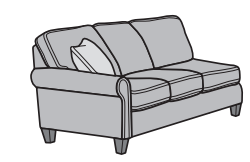

-17  
LAF Chair  
37H 31W 37D

-18  
RAF Chair  
37H 31W 37D

-19  
Armless Chair  
37H 21W 37D

-23  
Full Wedge  
37H 45W 45D

-231  
Corner Chair  
37H 37W 37D

-25  
LAF Chaise  
37H 33W 63D

-26  
RAF Chaise  
37H 33W 63D

-255  
LAF Angled Chaise  
37H 61W 61D

-265  
RAF Angled Chaise  
37H 61W 61D

-27  
LAF Loveseat  
37H 52W 37D

-28  
RAF Loveseat  
37H 52W 37D

-29  
Armless Loveseat  
37H 43W 37D

-33  
LAF Corner Sofa  
37H 87W 37D

-34  
RAF Corner Sofa  
37H 87W 37D

-37  
LAF Sofa  
37H 73W 37D

-38  
RAF Sofa  
37H 73W 37D

Dimensions are in inches and are subject to variance. Options subject to change without notice.

© Flexsteel Industries, Inc. 2/18  
Jordan's