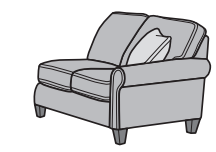

-20  
Loveseat  
37H 59W 37D

-101  
Chair and a Half  
37H 52W 37D

-10  
Chair  
37H 38W 37D

-09  
Cocktail Ottoman  
19H 38W 24D

-08  
Ottoman  
19H 27W 21D

-503  
High-Leg Recliner  
-503M  
Power High-Leg Recliner  
40H 34W 38D

-17  
LAF Chair  
37H 31W 37D

-18  
RAF Chair  
37H 31W 37D

-19  
Armless Chair  
37H 21W 37D

-23  
Full Wedge  
37H 45W 45D

-231  
Corner Chair  
37H 37W 37D

-25  
LAF Chaise  
37H 33W 63D

-26  
RAF Chaise  
37H 33W 63D

-255  
LAF Angled Chaise  
37H 61W 61D

-265  
RAF Angled Chaise  
37H 61W 61D

-27  
LAF Loveseat  
37H 52W 37D

-28  
RAF Loveseat  
37H 52W 37D

-29  
Armless Loveseat  
37H 43W 37D

-33  
LAF Corner Sofa  
37H 87W 37D