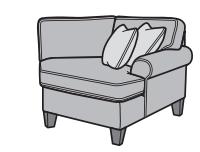

-20  
Loveseat  
37H 59W 37D

-101  
Chair and a Half  
37H 52W 37D

-10  
Chair  
37H 38W 37D

-09  
Cocktail Ottoman  
19H 38W 24D

-08  
Ottoman  
19H 27W 21D

-503  
High-Leg Recliner  
-503M  
Power High-Leg Recliner  
40H 34W 38D

-17  
LAF Chair  
37H 31W 37D

-18  
RAF Chair  
37H 31W 37D

-19  
Armless Chair  
37H 21W 37D

-23  
Full Wedge  
37H 45W 45D

-231  
Corner Chair  
37H 37W 37D

-25  
LAF Chaise  
37H 33W 63D

-26  
RAF Chaise  
37H 33W 63D

-255  
LAF Angled Chaise  
37H 61W 61D

-265  
RAF Angled Chaise  
37H 61W 61D

-27  
LAF Loveseat  
37H 52W 37D

-28  
RAF Loveseat  
37H 52W 37D

-29  
Armless Loveseat  
37H 43W 37D

-33  
LAF Corner Sofa  
37H 87W 37D