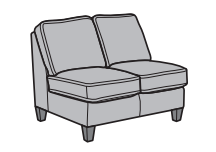

-20  
Loveseat  
37H 59W 37D

-101  
Chair and a Half  
37H 52W 37D

-10  
Chair  
37H 38W 37D

-09  
Cocktail Ottoman  
19H 38W 24D

-08  
Ottoman  
19H 27W 21D

-503  
High-Leg Recliner  
-503M  
Power High-Leg Recliner  
40H 34W 38D

-17  
LAF Chair  
37H 31W 37D

-18  
RAF Chair  
37H 31W 37D

-19  
Armless Chair  
37H 21W 37D

-23  
Full Wedge  
37H 45W 45D

-231  
Corner Chair  
37H 37W 37D

-25  
LAF Chaise  
37H 33W 63D

-26  
RAF Chaise  
37H 33W 63D

-255  
LAF Angled Chaise  
37H 61W 61D

-265  
RAF Angled Chaise  
37H 61W 61D

-27  
LAF Loveseat  
37H 52W 37D

-28  
RAF Loveseat  
37H 52W 37D

-29  
Armless Loveseat  
37H 43W 37D

-33  
LAF Corner Sofa  
37H 87W 37D

-34  
RAF Corner Sofa  
37H 87W 37D

-37  
LAF Sofa  
37H 73W 37D

-38  
RAF Sofa  
37H 73W 37D

Dimensions are in inches and are subject to variance. Options subject to change without notice.

© Flexsteel Industries, Inc. 2/18  
Jordan's