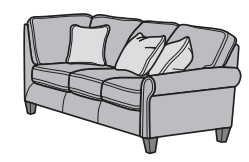

-17  
LAF Chair  
37H 31W 37D

-18  
RAF Chair  
37H 31W 37D

-19  
Armless Chair  
37H 21W 37D

-23  
Full Wedge  
37H 45W 45D

-231  
Corner Chair  
37H 37W 37D

-25  
LAF Chaise  
37H 33W 63D

-26  
RAF Chaise  
37H 33W 63D

-255  
LAF Angled Chaise  
37H 61W 61D

-265  
RAF Angled Chaise  
37H 61W 61D

-27  
LAF Loveseat  
37H 52W 37D

-28  
RAF Loveseat  
37H 52W 37D

-29  
Armless Loveseat  
37H 43W 37D

-33  
LAF Corner Sofa  
37H 87W 37D

-34  
RAF Corner Sofa  
37H 87W 37D

-37  
LAF Sofa  
37H 73W 37D

-38  
RAF Sofa  
37H 73W 37D

Dimensions are in inches and are subject to variance. Options subject to change without notice.

© Flexsteel Industries, Inc. 2/18  
Jordan's