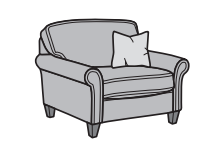

## Westside

fabric | 5979 (pillows are standard)

leather | 3979 (pillows are not standard on 3979 SKUs)

LAF = Left-Arm-Facing | RAF = Right-Arm-Facing

-323  
Conversation Sofa  
37H 101W 37D

-30  
Sofa  
37H 79W 37D

-20  
Loveseat  
37H 59W 37D

-101  
Chair and a Half  
37H 52W 37D

-10  
Chair  
37H 38W 37D

-09  
Cocktail Ottoman  
19H 38W 24D

-08  
Ottoman  
19H 27W 21D

-503  
High-Leg Recliner  
-503M  
Power High-Leg Recliner  
40H 34W 38D