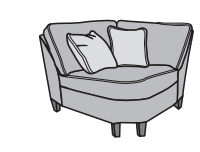

## Westside

fabric | 5979 (pillows are standard)

leather | 3979 (pillows are not standard on 3979 SKUs)

LAF = Left-Arm-Facing | RAF = Right-Arm-Facing

-323  
Conversation Sofa  
37H 101W 37D

-30  
Sofa  
37H 79W 37D

-20  
Loveseat  
37H 59W 37D

-101  
Chair and a Half  
37H 52W 37D

-10  
Chair  
37H 38W 37D

-09  
Cocktail Ottoman  
19H 38W 24D

-08  
Ottoman  
19H 27W 21D

-503  
High-Leg Recliner  
-503M  
Power High-Leg Recliner  
40H 34W 38D

-17  
LAF Chair  
37H 31W 37D

-18  
RAF Chair  
37H 31W 37D

-19  
Armless Chair  
37H 21W 37D

-23  
Full Wedge  
37H 45W 45D

-231  
Corner Chair  
37H 37W 37D

-25  
LAF Chaise  
37H 33W 63D

-26  
RAF Chaise  
37H 33W 63D