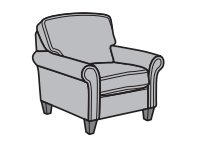

## Westside

fabric | 5979 (pillows are standard)

leather | 3979 (pillows are not standard on 3979 SKUs)

LAF = Left-Arm-Facing | RAF = Right-Arm-Facing

-323  
Conversation Sofa  
37H 101W 37D

-30  
Sofa  
37H 79W 37D

-20  
Loveseat  
37H 59W 37D

-101  
Chair and a Half  
37H 52W 37D

-10  
Chair  
37H 38W 37D

-09  
Cocktail Ottoman  
19H 38W 24D

-08  
Ottoman  
19H 27W 21D

-503  
High-Leg Recliner  
-503M  
Power High-Leg Recliner  
40H 34W 38D