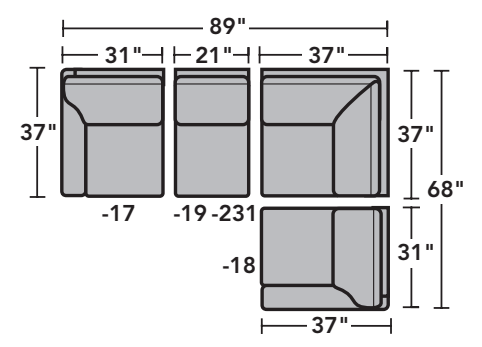

Westside

fabric | 5979 (pillows are standard)

leather | 3979 (pillows are not standard on 3979 SKUs)

LAF = Left-Arm-Facing | RAF = Right-Arm-Facing

Dimensions are in inches and are subject to variance. Options subject to change without notice.

© Flexsteel Industries, Inc. 2/18
Jordan's