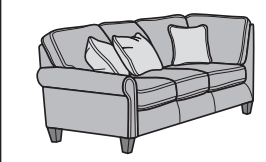

-17  
LAF Chair  
37H 31W 37D

-18  
RAF Chair  
37H 31W 37D

-19  
Armless Chair  
37H 21W 37D

-23  
Full Wedge  
37H 45W 45D

-231  
Corner Chair  
37H 37W 37D

-25  
LAF Chaise  
37H 33W 63D

-26  
RAF Chaise  
37H 33W 63D

-255  
LAF Angled Chaise  
37H 61W 61D

-265  
RAF Angled Chaise  
37H 61W 61D

-27  
LAF Loveseat  
37H 52W 37D

-28  
RAF Loveseat  
37H 52W 37D

-29  
Armless Loveseat  
37H 43W 37D

-33  
LAF Corner Sofa  
37H 87W 37D

-34  
RAF Corner Sofa  
37H 87W 37D

-37  
LAF Sofa  
37H 73W 37D

-38  
RAF Sofa  
37H 73W 37D

Dimensions are in inches and are subject to variance. Options subject to change without notice.

© Flexsteel Industries, Inc. 2/18  
Jordan's