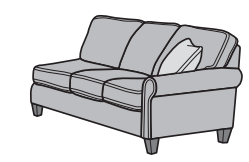

-20  
Loveseat  
37H 59W 37D

-101  
Chair and a Half  
37H 52W 37D

-10  
Chair  
37H 38W 37D

-09  
Cocktail Ottoman  
19H 38W 24D

-08  
Ottoman  
19H 27W 21D

-503  
High-Leg Recliner  
-503M  
Power High-Leg Recliner  
40H 34W 38D

-17  
LAF Chair  
37H 31W 37D

-18  
RAF Chair  
37H 31W 37D

-19  
Armless Chair  
37H 21W 37D

-23  
Full Wedge  
37H 45W 45D

-231  
Corner Chair  
37H 37W 37D

-25  
LAF Chaise  
37H 33W 63D

-26  
RAF Chaise  
37H 33W 63D

-255  
LAF Angled Chaise  
37H 61W 61D

-265  
RAF Angled Chaise  
37H 61W 61D

-27  
LAF Loveseat  
37H 52W 37D

-28  
RAF Loveseat  
37H 52W 37D

-29  
Armless Loveseat  
37H 43W 37D

-33  
LAF Corner Sofa  
37H 87W 37D

-34  
RAF Corner Sofa  
37H 87W 37D

-37  
LAF Sofa  
37H 73W 37D

-38  
RAF Sofa  
37H 73W 37D

Dimensions are in inches and are subject to variance. Options subject to change without notice.

© Flexsteel Industries, Inc. 2/18  
Jordan's