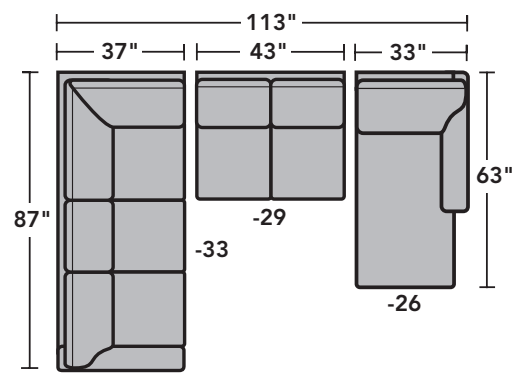

Westside

fabric | 5979 (pillows are standard)

leather | 3979 (pillows are not standard on 3979 SKUs)

LAF = Left-Arm-Facing | RAF = Right-Arm-Facing

Dimensions are in inches and are subject to variance. Options subject to change without notice.

© Flexsteel Industries, Inc. 2/18
Jordan's