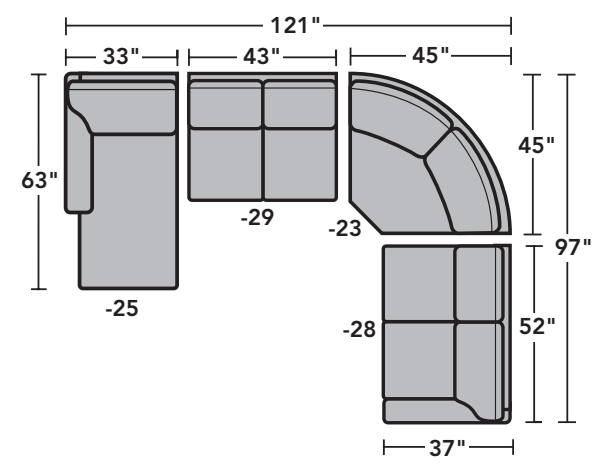

Westside

fabric | 5979 (pillows are standard)

leather | 3979 (pillows are not standard on 3979 SKUs)

LAF = Left-Arm-Facing | RAF = Right-Arm-Facing

Dimensions are in inches and are subject to variance. Options subject to change without notice.

© Flexsteel Industries, Inc. 2/18
Jordan's