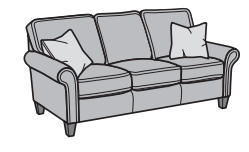

## Westside

fabric | 5979 (pillows are standard)

leather | 3979 (pillows are not standard on 3979 SKUs)

LAF = Left-Arm-Facing | RAF = Right-Arm-Facing

-323  
Conversation Sofa  
37H 101W 37D

-30  
Sofa  
37H 79W 37D

-20  
Loveseat  
37H 59W 37D

-101  
Chair and a Half  
37H 52W 37D

-10  
Chair  
37H 38W 37D

-09  
Cocktail Ottoman  
19H 38W 24D

-08  
Ottoman  
19H 27W 21D

-503  
High-Leg Recliner  
-503M  
Power High-Leg Recliner  
40H 34W 38D