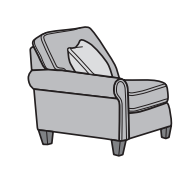

## Westside

fabric | 5979 (pillows are standard)

leather | 3979 (pillows are not standard on 3979 SKUs)

LAF = Left-Arm-Facing | RAF = Right-Arm-Facing

-323  
Conversation Sofa  
37H 101W 37D

-30  
Sofa  
37H 79W 37D

-20  
Loveseat  
37H 59W 37D

-101  
Chair and a Half  
37H 52W 37D

-10  
Chair  
37H 38W 37D

-09  
Cocktail Ottoman  
19H 38W 24D

-08  
Ottoman  
19H 27W 21D

-503  
High-Leg Recliner  
-503M  
Power High-Leg Recliner  
40H 34W 38D

-17  
LAF Chair  
37H 31W 37D

-18  
RAF Chair  
37H 31W 37D

-19  
Armless Chair  
37H 21W 37D

-23  
Full Wedge  
37H 45W 45D

-231  
Corner Chair  
37H 37W 37D

-25  
LAF Chaise  
37H 33W 63D

-26  
RAF Chaise  
37H 33W 63D

-255  
LAF Angled Chaise  
37H 61W 61D

-265  
RAF Angled Chaise  
37H 61W 61D

-27  
LAF Loveseat  
37H 52W 37D

-28  
RAF Loveseat  
37H 52W 37D

-29  
Armless Loveseat  
37H 43W 37D

-33  
LAF Corner Sofa  
37H 87W 37D