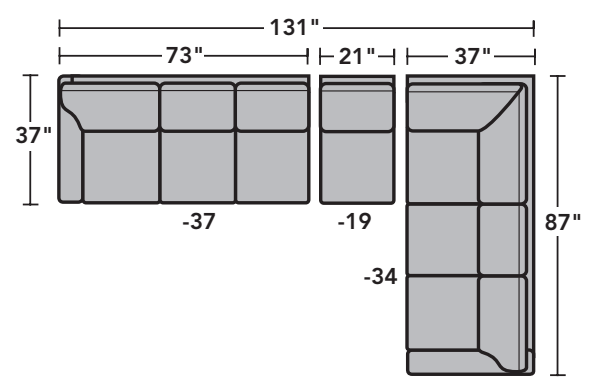

Westside

fabric | 5979 (pillows are standard)

leather | 3979 (pillows are not standard on 3979 SKUs)

LAF = Left-Arm-Facing | RAF = Right-Arm-Facing

Dimensions are in inches and are subject to variance. Options subject to change without notice.

© Flexsteel Industries, Inc. 2/18
Jordan's