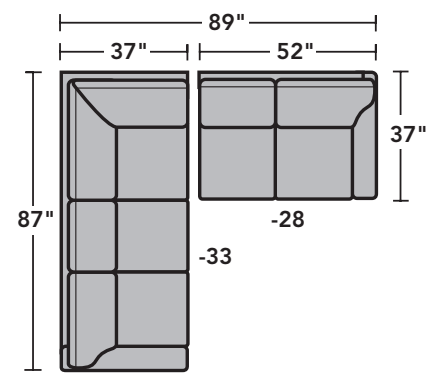

Westside

fabric | 5979 (pillows are standard)

leather | 3979 (pillows are not standard on 3979 SKUs)

LAF = Left-Arm-Facing | RAF = Right-Arm-Facing

Dimensions are in inches and are subject to variance. Options subject to change without notice.

© Flexsteel Industries, Inc. 2/18
Jordan's