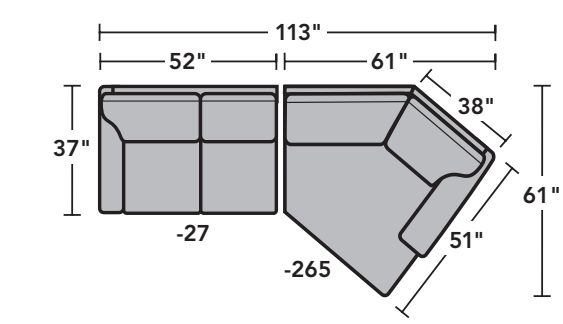

Westside

fabric | 5979 (pillows are standard)

leather | 3979 (pillows are not standard on 3979 SKUs)

LAF = Left-Arm-Facing | RAF = Right-Arm-Facing

Dimensions are in inches and are subject to variance. Options subject to change without notice.

© Flexsteel Industries, Inc. 2/18
Jordan's