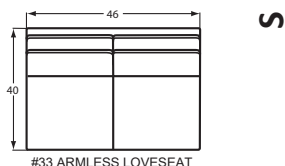

#51 RAF SOFA
73 to 77W x 40D x 37H