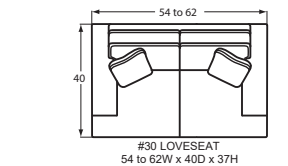

Jordan's FURNITURE

Custom Order Upholstery Collection
by CRAFTMASTER

Create Your Own Style In 5 Easy Steps

STEP 1: Choose your arm

STEP 2: Choose your back

STEP 3: Choose your base

STEP 4: Choose your item

Style Number	Item	W-D-H	Arm Height
#00	Ottoman	33x25x19	-
#00C	Conversation Ottoman	48x30x18	-
#05	Shallow Seat Depth Chair	34 to 42x37x37	25
#08 / #09	RAF / LAF Chair	28 to 32x40x37	25
#10	Chair	34 to 42x40x37	25
#13	Armless Chair	23x40x37	-
#14	Pie Wedge	71x49x37	-
#25	Shallow Seat Depth Loveseat	54 to 62x37x37	25
#30	Loveseat	54 to 62x40x37	25
#31 / #32	RAF / LAF Loveseat	50 to 54x40x37	25
#33	Armless Loveseat	46x40x37	-
#34	Corner Wedge	40x40x37	-
#40	Shallow Seat Depth 3 Seat Sofa	79 to 87x37x37	25
#41 / #42	RAF / LAF Chaise	28 to 32x68x37	25
#45	Shallow Seat Depth 2 Seat Apt. Sofa	70 to 78x37x37	25
#47	Shallow Seat Depth 2 Seat Sofa	79 to 87x37x37	25
#50	3 Seat Sofa	79 to 87x40x37	25
#51 / #52	RAF / LAF Sofa	73 to 77x40x37	25
#51-68 / #52-68	RAF / LAF Queen Sleeper	76 to 80x40x37	25
#51-98 / #52-98	RAF / LAF Queen Memory Foam Sleeper	76 to 80x40x37	25
#55	2 Seat Apt. Sofa	70 to 78x40x37	25
#56	Conversational Sofa	104 to 112x38x37	25
#57	2 Seat Sofa	79 to 87x40x37	25
#58 / #59	RAF / LAF Sofa with Return	90 to 94x40x37	25
#60 / #90	Full Sleeper/Memory Foam Sleeper	70 to 78x40x37	25
#68 / #98	Queen Sleeper/Memory Foam Sleeper	79 to 87x40x37	25

STEP 5: Choose your finish

Barton	Black	Bluff	Cashmere
Classic Cherry	Cognac	Conciare	Francais
Greige	Latte	Linen	Low Tide
Manhattan	Molasses	Pecan	Riverhouse
Shadow	Sun-Bleached Cypress	Tobacco	

*For Blend Down seat cushion and toss pillow option (available at an upcharge) Add BD to item number. Standard seat cushion and toss pillow will be shipped if not specified.

** See catalog for nail finish choices.

Available Pieces

SOFAS & LOVESEATS

CHAIRS & OTTOMANS