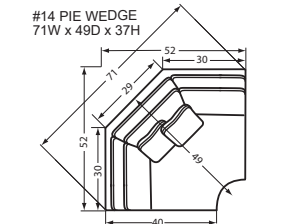

#13 ARMLESS CHAIR
23W x 40D x 37H

#14 PIE WEDGE
71W x 49D x 37H