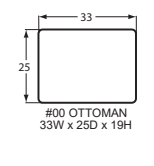

Jordan's FURNITURE

Custom Order Upholstery Collection
by CRAFTMASTER

Create Your Own Style In 5 Easy Steps

STEP 1: Choose your arm

STEP 2: Choose your back

STEP 3: Choose your base

STEP 4: Choose your item

Style Number	Item	W-D-H	Arm Height
#00	Ottoman	33x25x19	-
#00C	Conversation Ottoman	48x30x18	-
#05	Shallow Seat Depth Chair	34 to 42x37x37	25
#08 / #09	RAF / LAF Chair	28 to 32x40x37	25
#10	Chair	34 to 42x40x37	25
#13	Armless Chair	23x40x37	-
#14	Pie Wedge	71x49x37	-
#25	Shallow Seat Depth Loveseat	54 to 62x37x37	25
#30	Loveseat	54 to 62x40x37	25
#31 / #32	RAF / LAF Loveseat	50 to 54x40x37	25
#33	Armless Loveseat	46x40x37	-
#34	Corner Wedge	40x40x37	-
#40	Shallow Seat Depth 3 Seat Sofa	79 to 87x37x37	25
#41 / #42	RAF / LAF Chaise	28 to 32x68x37	25
#45	Shallow Seat Depth 2 Seat Apt. Sofa	70 to 78x37x37	25
#47	Shallow Seat Depth 2 Seat Sofa	79 to 87x37x37	25
#50	3 Seat Sofa	79 to 87x40x37	25
#51 / #52	RAF / LAF Sofa	73 to 77x40x37	25
#51-68 / #52-68	RAF / LAF Queen Sleeper	76 to 80x40x37	25
#51-98 / #52-98	RAF / LAF Queen Memory Foam Sleeper	76 to 80x40x37	25
#55	2 Seat Apt. Sofa	70 to 78x40x37	25
#56	Conversational Sofa	104 to 112x38x37	25
#57	2 Seat Sofa	79 to 87x40x37	25
#58 / #59	RAF / LAF Sofa with Return	90 to 94x40x37	25
#60 / #90	Full Sleeper/Memory Foam Sleeper	70 to 78x40x37	25
#68 / #98	Queen Sleeper/Memory Foam Sleeper	79 to 87x40x37	25

STEP 5: Choose your finish

Barton	Black	Bluff	Cashmere
Classic Cherry	Cognac	Conciare	Francais
Greige	Latte	Linen	Low Tide
Manhattan	Molasses	Pecan	Riverhouse
Shadow	Sun-Bleached Cypress	Tobacco	

*For Blend Down seat cushion and toss pillow option (available at an upcharge) Add BD to item number. Standard seat cushion and toss pillow will be shipped if not specified.

** See catalog for nail finish choices.

Available Pieces

SOFAS & LOVESEATS

CHAIRS & OTTOMANS