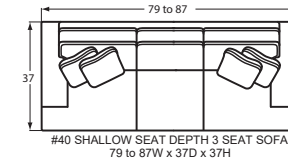

#50 3 SEAT SOFA
79 to 87W x 40D x 37H