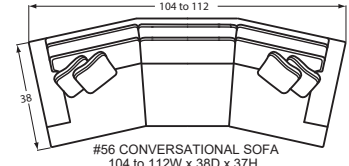

#45 SHALLOW SEAT DEPTH 2 SEAT APT SOFA
70 to 78W x 37D x 37H

#56 CONVERSATIONAL SOFA
104 to 112W x 38D x 37H