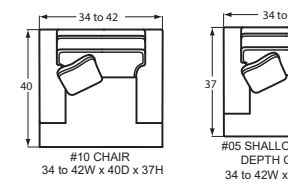

#30 LOVESEAT
54 to 62W x 40D x 37H

CHAIRS & OTTOMANS