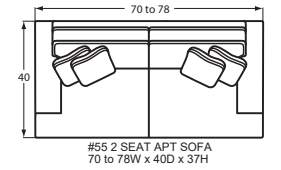

Jordan's FURNITURE

Custom Order Upholstery Collection
by CRAFTMASTER

Create Your Own Style In 5 Easy Steps

STEP 1: Choose your arm

STEP 2: Choose your back

STEP 3: Choose your base

STEP 4: Choose your item

Style Number	Item	W-D-H	Arm Height
#00	Ottoman	33x25x19	-
#00C	Conversation Ottoman	48x30x18	-
#05	Shallow Seat Depth Chair	34 to 42x37x37	25
#08 / #09	RAF / LAF Chair	28 to 32x40x37	25
#10	Chair	34 to 42x40x37	25
#13	Armless Chair	23x40x37	-
#14	Pie Wedge	71x49x37	-
#25	Shallow Seat Depth Loveseat	54 to 62x37x37	25
#30	Loveseat	54 to 62x40x37	25
#31 / #32	RAF / LAF Loveseat	50 to 54x40x37	25
#33	Armless Loveseat	46x40x37	-
#34	Corner Wedge	40x40x37	-
#40	Shallow Seat Depth 3 Seat Sofa	79 to 87x37x37	25
#41 / #42	RAF / LAF Chaise	28 to 32x68x37	25
#45	Shallow Seat Depth 2 Seat Apt. Sofa	70 to 78x37x37	25
#47	Shallow Seat Depth 2 Seat Sofa	79 to 87x37x37	25
#50	3 Seat Sofa	79 to 87x40x37	25
#51 / #52	RAF / LAF Sofa	73 to 77x40x37	25
#51-68 / #52-68	RAF / LAF Queen Sleeper	76 to 80x40x37	25
#51-98 / #52-98	RAF / LAF Queen Memory Foam Sleeper	76 to 80x40x37	25
#55	2 Seat Apt. Sofa	70 to 78x40x37	25
#56	Conversational Sofa	104 to 112x38x37	25
#57	2 Seat Sofa	79 to 87x40x37	25
#58 / #59	RAF / LAF Sofa with Return	90 to 94x40x37	25
#60 / #90	Full Sleeper/Memory Foam Sleeper	70 to 78x40x37	25
#68 / #98	Queen Sleeper/Memory Foam Sleeper	79 to 87x40x37	25

STEP 5: Choose your finish

Barton	Black	Bluff	Cashmere
Classic Cherry	Cognac	Conciare	Francais
Greige	Latte	Linen	Low Tide
Manhattan	Molasses	Pecan	Riverhouse
Shadow	Sun-Bleached Cypress	Tobacco	

*For Blend Down seat cushion and toss pillow option (available at an upcharge) Add BD to item number. Standard seat cushion and toss pillow will be shipped if not specified.

** See catalog for nail finish choices.

Available Pieces

SOFAS & LOVESEATS

CHAIRS & OTTOMANS