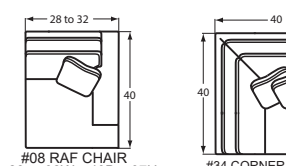

#31 RAF LOVESEAT
50 to 54W x 40D x 37H

#33 ARMLESS LOVESEAT
46W x 40D x 37H

#09 LAF CHAIR
28 to 32W x 40D x 37H

#34 CORNER WEDGE
40W x 40D x 37H

#08 RAF CHAIR
28 to 32W x 40D x 37H