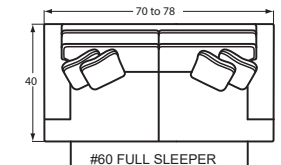

#60 FULL SLEEPER

#90 FULL MEMORY FOAM SLEEPER
70 to 78W x 40D x 37H