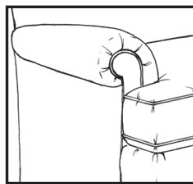

1- Panel Arm