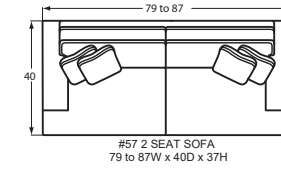

Jordan's FURNITURE

Custom Order Upholstery Collection
by CRAFTMASTER

Create Your Own Style In 5 Easy Steps

STEP 1: Choose your arm

STEP 2: Choose your back

STEP 3: Choose your base

STEP 4: Choose your item

Style Number	Item	W-D-H	Arm Height
#00	Ottoman	33x25x19	-
#00C	Conversation Ottoman	48x30x18	-
#05	Shallow Seat Depth Chair	34 to 42x37x37	25
#08 / #09	RAF / LAF Chair	28 to 32x40x37	25
#10	Chair	34 to 42x40x37	25
#13	Armless Chair	23x40x37	-
#14	Pie Wedge	71x49x37	-
#25	Shallow Seat Depth Loveseat	54 to 62x37x37	25
#30	Loveseat	54 to 62x40x37	25
#31 / #32	RAF / LAF Loveseat	50 to 54x40x37	25
#33	Armless Loveseat	46x40x37	-
#34	Corner Wedge	40x40x37	-
#40	Shallow Seat Depth 3 Seat Sofa	79 to 87x37x37	25
#41 / #42	RAF / LAF Chaise	28 to 32x68x37	25
#45	Shallow Seat Depth 2 Seat Apt. Sofa	70 to 78x37x37	25
#47	Shallow Seat Depth 2 Seat Sofa	79 to 87x37x37	25
#50	3 Seat Sofa	79 to 87x40x37	25
#51 / #52	RAF / LAF Sofa	73 to 77x40x37	25
#51-68 / #52-68	RAF / LAF Queen Sleeper	76 to 80x40x37	25
#51-98 / #52-98	RAF / LAF Queen Memory Foam Sleeper	76 to 80x40x37	25
#55	2 Seat Apt. Sofa	70 to 78x40x37	25
#56	Conversational Sofa	104 to 112x38x37	25
#57	2 Seat Sofa	79 to 87x40x37	25
#58 / #59	RAF / LAF Sofa with Return	90 to 94x40x37	25
#60 / #90	Full Sleeper/Memory Foam Sleeper	70 to 78x40x37	25
#68 / #98	Queen Sleeper/Memory Foam Sleeper	79 to 87x40x37	25

STEP 5: Choose your finish

Barton	Black	Bluff	Cashmere
Classic Cherry	Cognac	Conciare	Francais
Greige	Latte	Linen	Low Tide
Manhattan	Molasses	Pecan	Riverhouse
Shadow	Sun-Bleached Cypress	Tobacco	

*For Blend Down seat cushion and toss pillow option (available at an upcharge) Add BD to item number. Standard seat cushion and toss pillow will be shipped if not specified.

** See catalog for nail finish choices.

Available Pieces

SOFAS & LOVESEATS

CHAIRS & OTTOMANS