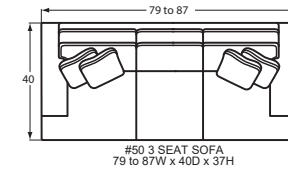

Available Pieces

SOFAS & LOVESEATS