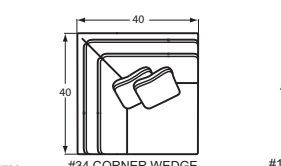

#31 RAF LOVESEAT
50 to 54W x 40D x 37H

#33 ARMLESS LOVESEAT
46W x 40D x 37H

#08 RAF CHAIR
28 to 32W x 40D x 37H

#34 CORNER WEDGE
40W x 40D x 37H

#13 ARMLESS CHAIR
23W x 40D x 37H

#51-68 RAF QUEEN SLEEPER