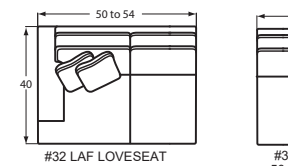

#52 LAF SOFA
73 to 77W x 40D x 37H