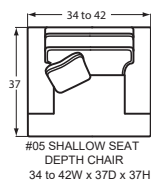

#30 LOVESEAT
54 to 62W x 40D x 37H