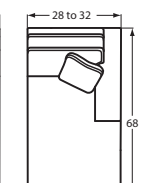

#42 LAF CHAISE

#41 RAF CHAISE
28 to 32W x 68D x 37H

SLEEPERS