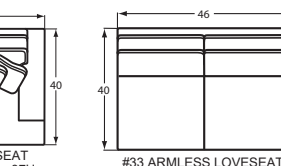

#51 RAF SOFA
73 to 77W x 40D x 37H

#58 RAF SOFA W/ RETURN
90 to 94W x 40D x 37H