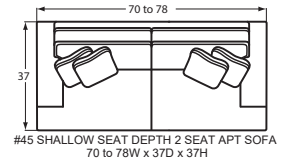

#55 2 SEAT APT SOFA
70 to 78W x 40D x 37H