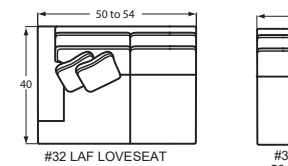

#52 LAF SOFA
73 to 77W x 40D x 37H

SECTIONAL PIECES

#59 LAF SOFA W/ RETURN
90 to 94W x 40D x 37H