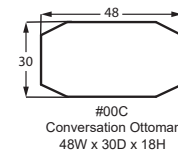

#60 FULL SLEEPER