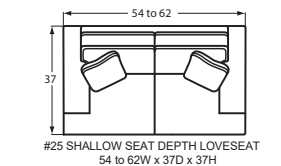

#56 CONVERSATIONAL SOFA
104 to 112W x 38D x 37H