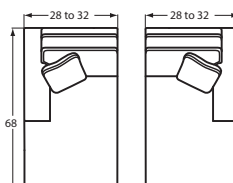

#41 RAF CHAISE
28 to 32W x 68D x 37H

#42 LAF CHAISE