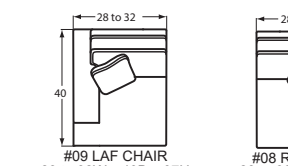

#32 LAF LOVESEAT
50 to 54W x 40D x 37H

#31 RAF LOVESEAT
50 to 54W x 40D x 37H

#09 LAF CHAIR
28 to 32W x 40D x 37H

#08 RAF CHAIR
28 to 32W x 40D x 37H

#52-68 LAF QUEEN SLEEPER