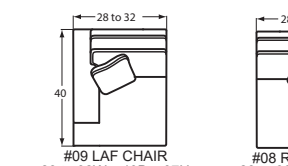

#32 LAF LOVESEAT
50 to 54W x 40D x 37H

#31 RAF LOVESEAT
50 to 54W x 40D x 37H

#08 RAF CHAIR
28 to 32W x 40D x 37H

#09 LAF CHAIR
28 to 32W x 40D x 37H