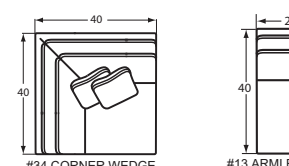

#33 ARMLESS LOVESEAT
46W x 40D x 37H

#08 RAF CHAIR
28 to 32W x 40D x 37H

#13 ARMLESS CHAIR
23W x 40D x 37H

#34 CORNER WEDGE
40W x 40D x 37H