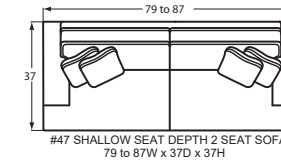

#57 2 SEAT SOFA
79 to 87W x 40D x 37H