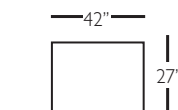

P602-075
Ottoman

P602-086
Chaise Ottoman
Top

Overall Height 36" • Seat Height 22" • Seat Depth 24" • Arm Height 28"

sectional group pieces

P602-118 - RSE
P602-119 - LSE

P602-114 - RSE
P602-115 - LSE

P602-110 - RSC
P602-111 - LSC

P602-061 - SAL

P602-041 - LAL

Overall Height 36" • Seat Height 22" • Seat Depth 24" • Arm Height 28"

for more
details
scan here

DERBY (P602-SLIP)- *slipcover*

sofa group pieces

P602-SLIP-002
2 Cushion Sofa

P602-SLIP-022
Bench Cushion
Sofa

P602-SLIP-068
Chair 1/2

P602-SLIP-085
Chair 1/2
Chaise Ottoman

P602-SLIP-003
2 Cushion Sofa

P602-SLIP-033
Bench Cushion
Sofa

P602-SLIP-075
Ottoman

P602-SLIP-086
Chaise Ottoman
Top

Overall Height 36" • Seat Height 22" • Seat Depth 24" • Arm Height 28"

sectional group pieces

P602-SLIP-118 - RSE
P602-SLIP-119 - LSE

P602-SLIP-114 - RSE
P602-SLIP-115 - LSE

P602-SLIP-110 - RSC
P602-SLIP-111 - LSC

P602-SLIP-061 - SAL

P602-SLIP-041 - LAL

Overall Height 36" • Seat Height 22" • Seat Depth 24" • Arm Height 28"