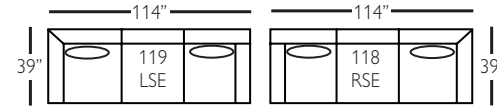

P602-075
Ottoman

P602-086
Chaise Ottoman
Top

Overall Height 36" • Seat Height 22" • Seat Depth 24" • Arm Height 28"

sectional group pieces

P602-118 - RSE
P602-119 - LSE

P602-114 - RSE
P602-115 - LSE

P602-110 - RSC
P602-111 - LSC

P602-061 - SAL

P602-041 - LAL

Overall Height 36" • Seat Height 22" • Seat Depth 24" • Arm Height 28"

for more
details
scan here

DERBY (P602-SLIP)- *slipcover*

sofa group pieces

P602-SLIP-002
2 Cushion Sofa

P602-SLIP-022
Bench Cushion
Sofa

P602-SLIP-068
Chair 1/2

P602-SLIP-085
Chair 1/2
Chaise Ottoman

P602-SLIP-003
2 Cushion Sofa

P602-SLIP-033
Bench Cushion
Sofa

P602-SLIP-075
Ottoman

P602-SLIP-086
Chaise Ottoman
Top

Overall Height 36" • Seat Height 22" • Seat Depth 24" • Arm Height 28"

sectional group pieces

P602-SLIP-118 - RSE
P602-SLIP-119 - LSE

P602-SLIP-114 - RSE
P602-SLIP-115 - LSE

P602-SLIP-110 - RSC
P602-SLIP-111 - LSC

P602-SLIP-061 - SAL

P602-SLIP-041 - LAL

Overall Height 36" • Seat Height 22" • Seat Depth 24" • Arm Height 28"