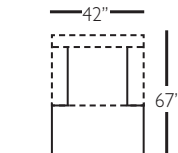

P602-085
Chair 1/2
Chaise Ottoman