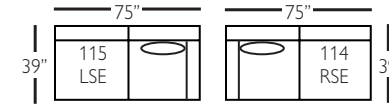

P602-075
Ottoman

P602-086
Chaise Ottoman
Top

Overall Height 36" • Seat Height 22" • Seat Depth 24" • Arm Height 28"

sectional group pieces

P602-118 - RSE
P602-119 - LSE

P602-114 - RSE
P602-115 - LSE

P602-110 - RSC
P602-111 - LSC

P602-061 - SAL

P602-041 - LAL

Overall Height 36" • Seat Height 22" • Seat Depth 24" • Arm Height 28"

for more
details
scan here

DERBY (P602-SLIP)- *slipcover*

sofa group pieces

P602-SLIP-002
2 Cushion Sofa

P602-SLIP-022
Bench Cushion
Sofa

P602-SLIP-068
Chair 1/2

P602-SLIP-085
Chair 1/2
Chaise Ottoman

P602-SLIP-003
2 Cushion Sofa

P602-SLIP-033
Bench Cushion
Sofa

P602-SLIP-075
Ottoman

P602-SLIP-086
Chaise Ottoman
Top

Overall Height 36" • Seat Height 22" • Seat Depth 24" • Arm Height 28"

sectional group pieces

P602-SLIP-118 - RSE
P602-SLIP-119 - LSE

P602-SLIP-114 - RSE
P602-SLIP-115 - LSE

P602-SLIP-110 - RSC
P602-SLIP-111 - LSC

P602-SLIP-061 - SAL

P602-SLIP-041 - LAL

Overall Height 36" • Seat Height 22" • Seat Depth 24" • Arm Height 28"