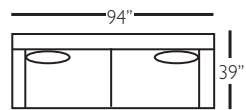

P602-075
Ottoman

P602-086
Chaise Ottoman
Top

Overall Height 36" • Seat Height 22" • Seat Depth 24" • Arm Height 28"

sectional group pieces

P602-118 - RSE
P602-119 - LSE

P602-114 - RSE
P602-115 - LSE

P602-110 - RSC
P602-111 - LSC

P602-061 - SAL

P602-041 - LAL

Overall Height 36" • Seat Height 22" • Seat Depth 24" • Arm Height 28"

for more
details
scan here

DERBY (P602-SLIP)- *slipcover*

sofa group pieces

P602-SLIP-002
2 Cushion Sofa

P602-SLIP-022
Bench Cushion
Sofa

P602-SLIP-068
Chair 1/2

P602-SLIP-085
Chair 1/2
Chaise Ottoman

P602-SLIP-003
2 Cushion Sofa

P602-SLIP-033
Bench Cushion
Sofa

P602-SLIP-075
Ottoman

P602-SLIP-086
Chaise Ottoman
Top

Overall Height 36" • Seat Height 22" • Seat Depth 24" • Arm Height 28"

sectional group pieces

P602-SLIP-118 - RSE
P602-SLIP-119 - LSE

P602-SLIP-114 - RSE
P602-SLIP-115 - LSE

P602-SLIP-110 - RSC
P602-SLIP-111 - LSC

P602-SLIP-061 - SAL

P602-SLIP-041 - LAL

Overall Height 36" • Seat Height 22" • Seat Depth 24" • Arm Height 28"