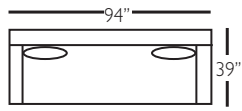

P602-033
Bench Cushion
Sofa