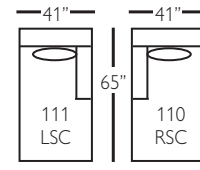

P602-075
Ottoman

P602-086
Chaise Ottoman
Top

Overall Height 36" • Seat Height 22" • Seat Depth 24" • Arm Height 28"

sectional group pieces

P602-118 - RSE
P602-119 - LSE

P602-114 - RSE
P602-115 - LSE

P602-110 - RSC
P602-111 - LSC

P602-061 - SAL

P602-041 - LAL

Overall Height 36" • Seat Height 22" • Seat Depth 24" • Arm Height 28"

for more
details
scan here

DERBY (P602-SLIP)- *slipcover*

sofa group pieces

P602-SLIP-002
2 Cushion Sofa

P602-SLIP-022
Bench Cushion
Sofa

P602-SLIP-068
Chair 1/2

P602-SLIP-085
Chair 1/2
Chaise Ottoman

P602-SLIP-003
2 Cushion Sofa

P602-SLIP-033
Bench Cushion
Sofa

P602-SLIP-075
Ottoman

P602-SLIP-086
Chaise Ottoman
Top

Overall Height 36" • Seat Height 22" • Seat Depth 24" • Arm Height 28"

sectional group pieces

P602-SLIP-118 - RSE
P602-SLIP-119 - LSE

P602-SLIP-114 - RSE
P602-SLIP-115 - LSE

P602-SLIP-110 - RSC
P602-SLIP-111 - LSC

P602-SLIP-061 - SAL

P602-SLIP-041 - LAL

Overall Height 36" • Seat Height 22" • Seat Depth 24" • Arm Height 28"