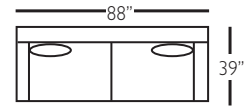

P602-075
Ottoman

P602-086
Chaise Ottoman
Top

Overall Height 36" • Seat Height 22" • Seat Depth 24" • Arm Height 28"

sectional group pieces

P602-118 - RSE
P602-119 - LSE

P602-114 - RSE
P602-115 - LSE

P602-110 - RSC
P602-111 - LSC

P602-061 - SAL

P602-041 - LAL

Overall Height 36" • Seat Height 22" • Seat Depth 24" • Arm Height 28"

for more
details
scan here

DERBY (P602-SLIP)- *slipcover*

sofa group pieces

P602-SLIP-002
2 Cushion Sofa

P602-SLIP-022
Bench Cushion
Sofa

P602-SLIP-068
Chair 1/2

P602-SLIP-085
Chair 1/2
Chaise Ottoman

P602-SLIP-003
2 Cushion Sofa

P602-SLIP-033
Bench Cushion
Sofa

P602-SLIP-075
Ottoman

P602-SLIP-086
Chaise Ottoman
Top

Overall Height 36" • Seat Height 22" • Seat Depth 24" • Arm Height 28"

sectional group pieces

P602-SLIP-118 - RSE
P602-SLIP-119 - LSE

P602-SLIP-114 - RSE
P602-SLIP-115 - LSE

P602-SLIP-110 - RSC
P602-SLIP-111 - LSC

P602-SLIP-061 - SAL

P602-SLIP-041 - LAL

Overall Height 36" • Seat Height 22" • Seat Depth 24" • Arm Height 28"