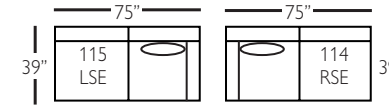

P602-075
Ottoman

P602-086
Chaise Ottoman
Top

Overall Height 36" • Seat Height 22" • Seat Depth 24" • Arm Height 28"

sectional group pieces

P602-118 - RSE
P602-119 - LSE

P602-114 - RSE
P602-115 - LSE

P602-110 - RSC
P602-111 - LSC

P602-061 - SAL

P602-041 - LAL

Overall Height 36" • Seat Height 22" • Seat Depth 24" • Arm Height 28"

for more
details
scan here

DERBY (P602-SLIP)- *slipcover*

sofa group pieces

P602-SLIP-002
2 Cushion Sofa

P602-SLIP-022
Bench Cushion
Sofa

sectional group pieces

P602-SLIP-118 - RSE
P602-SLIP-119 - LSE

P602-SLIP-114 - RSE
P602-SLIP-115 - LSE

P602-SLIP-110 - RSC
P602-SLIP-111 - LSC

P602-SLIP-061 - SAL

P602-SLIP-041 - LAL

Overall Height 36" • Seat Height 22" • Seat Depth 24" • Arm Height 28"