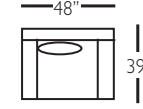

P602-075
Ottoman

P602-086
Chaise Ottoman
Top

Overall Height 36" • Seat Height 22" • Seat Depth 24" • Arm Height 28"

sectional group pieces

P602-118 - RSE
P602-119 - LSE

P602-114 - RSE
P602-115 - LSE

P602-110 - RSC
P602-111 - LSC

P602-061 - SAL

P602-041 - LAL

Overall Height 36" • Seat Height 22" • Seat Depth 24" • Arm Height 28"

for more
details
scan here

DERBY (P602-SLIP)- *slipcover*

sofa group pieces

P602-SLIP-002
2 Cushion Sofa

P602-SLIP-022
Bench Cushion
Sofa

P602-SLIP-068
Chair 1/2

P602-SLIP-085
Chair 1/2
Chaise Ottoman

P602-SLIP-003
2 Cushion Sofa

P602-SLIP-033
Bench Cushion
Sofa

P602-SLIP-075
Ottoman

P602-SLIP-086
Chaise Ottoman
Top

Overall Height 36" • Seat Height 22" • Seat Depth 24" • Arm Height 28"

sectional group pieces

P602-SLIP-118 - RSE
P602-SLIP-119 - LSE

P602-SLIP-114 - RSE
P602-SLIP-115 - LSE

P602-SLIP-110 - RSC
P602-SLIP-111 - LSC

P602-SLIP-061 - SAL

P602-SLIP-041 - LAL

Overall Height 36" • Seat Height 22" • Seat Depth 24" • Arm Height 28"