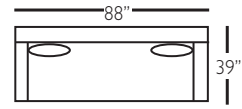

P602-075
Ottoman

P602-086
Chaise Ottoman
Top

Overall Height 36" • Seat Height 22" • Seat Depth 24" • Arm Height 28"

sectional group pieces

P602-118 - RSE
P602-119 - LSE

P602-114 - RSE
P602-115 - LSE

P602-110 - RSC
P602-111 - LSC

P602-061 - SAL

P602-041 - LAL

Overall Height 36" • Seat Height 22" • Seat Depth 24" • Arm Height 28"

for more
details
scan here

DERBY (P602-SLIP)- *slipcover*

sofa group pieces

P602-SLIP-002
2 Cushion Sofa

P602-SLIP-022
Bench Cushion
Sofa

P602-SLIP-068
Chair 1/2

P602-SLIP-085
Chair 1/2
Chaise Ottoman

P602-SLIP-003
2 Cushion Sofa

P602-SLIP-033
Bench Cushion
Sofa

P602-SLIP-075
Ottoman

P602-SLIP-086
Chaise Ottoman
Top

Overall Height 36" • Seat Height 22" • Seat Depth 24" • Arm Height 28"

sectional group pieces

P602-SLIP-118 - RSE
P602-SLIP-119 - LSE

P602-SLIP-114 - RSE
P602-SLIP-115 - LSE

P602-SLIP-110 - RSC
P602-SLIP-111 - LSC

P602-SLIP-061 - SAL

P602-SLIP-041 - LAL

Overall Height 36" • Seat Height 22" • Seat Depth 24" • Arm Height 28"