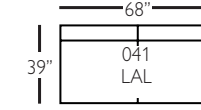

P602-075
Ottoman

P602-086
Chaise Ottoman
Top

Overall Height 36" • Seat Height 22" • Seat Depth 24" • Arm Height 28"

sectional group pieces

P602-118 - RSE
P602-119 - LSE

P602-114 - RSE
P602-115 - LSE

P602-110 - RSC
P602-111 - LSC

sectional group pieces

P602-SLIP-118 - RSE
P602-SLIP-119 - LSE

P602-SLIP-114 - RSE
P602-SLIP-115 - LSE

P602-SLIP-110 - RSC
P602-SLIP-111 - LSC

P602-SLIP-061 - SAL

P602-SLIP-041 - LAL

Overall Height 36" • Seat Height 22" • Seat Depth 24" • Arm Height 28"