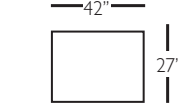

P602-075
Ottoman

P602-086
Chaise Ottoman
Top

Overall Height 36" • Seat Height 22" • Seat Depth 24" • Arm Height 28"

sectional group pieces

P602-118 - RSE
P602-119 - LSE

P602-114 - RSE
P602-115 - LSE

P602-110 - RSC
P602-111 - LSC

P602-061 - SAL

P602-041 - LAL

Overall Height 36" • Seat Height 22" • Seat Depth 24" • Arm Height 28"

for more
details
scan here

DERBY (P602-SLIP)- *slipcover*

sofa group pieces

P602-SLIP-002
2 Cushion Sofa

P602-SLIP-022
Bench Cushion
Sofa

sectional group pieces

P602-SLIP-118 - RSE
P602-SLIP-119 - LSE

P602-SLIP-114 - RSE
P602-SLIP-115 - LSE

P602-SLIP-110 - RSC
P602-SLIP-111 - LSC

P602-SLIP-061 - SAL

P602-SLIP-041 - LAL

Overall Height 36" • Seat Height 22" • Seat Depth 24" • Arm Height 28"