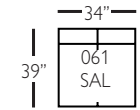

P602-075
Ottoman

P602-086
Chaise Ottoman
Top

Overall Height 36" • Seat Height 22" • Seat Depth 24" • Arm Height 28"

sectional group pieces

P602-118 - RSE
P602-119 - LSE

P602-114 - RSE
P602-115 - LSE

P602-110 - RSC
P602-111 - LSC

P602-061 - SAL

P602-041 - LAL

Overall Height 36" • Seat Height 22" • Seat Depth 24" • Arm Height 28"

for more
details
scan here

DERBY (P602-SLIP)- *slipcover*

sofa group pieces

P602-SLIP-002
2 Cushion Sofa

P602-SLIP-022
Bench Cushion
Sofa

P602-SLIP-068
Chair 1/2

P602-SLIP-085
Chair 1/2
Chaise Ottoman

P602-SLIP-003
2 Cushion Sofa

P602-SLIP-033
Bench Cushion
Sofa

P602-SLIP-075
Ottoman

P602-SLIP-086
Chaise Ottoman
Top

Overall Height 36" • Seat Height 22" • Seat Depth 24" • Arm Height 28"

sectional group pieces

P602-SLIP-118 - RSE
P602-SLIP-119 - LSE

P602-SLIP-114 - RSE
P602-SLIP-115 - LSE

P602-SLIP-110 - RSC
P602-SLIP-111 - LSC

P602-SLIP-061 - SAL

P602-SLIP-041 - LAL

Overall Height 36" • Seat Height 22" • Seat Depth 24" • Arm Height 28"