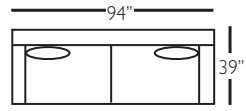

P602-003
2 Cushion Sofa