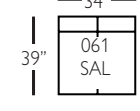

P602-075
Ottoman

P602-086
Chaise Ottoman
Top

Overall Height 36" • Seat Height 22" • Seat Depth 24" • Arm Height 28"

sectional group pieces

P602-118 - RSE
P602-119 - LSE

P602-114 - RSE
P602-115 - LSE

P602-110 - RSC
P602-111 - LSC

P602-061 - SAL

P602-041 - LAL

Overall Height 36" • Seat Height 22" • Seat Depth 24" • Arm Height 28"

for more
details
scan here

DERBY (P602-SLIP)- *slipcover*

sofa group pieces

P602-SLIP-002
2 Cushion Sofa

P602-SLIP-022
Bench Cushion
Sofa

sectional group pieces

P602-SLIP-118 - RSE
P602-SLIP-119 - LSE

P602-SLIP-114 - RSE
P602-SLIP-115 - LSE

P602-SLIP-110 - RSC
P602-SLIP-111 - LSC

P602-SLIP-061 - SAL

P602-SLIP-041 - LAL

Overall Height 36" • Seat Height 22" • Seat Depth 24" • Arm Height 28"