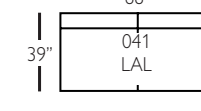

P602-075
Ottoman

P602-086
Chaise Ottoman
Top

Overall Height 36" • Seat Height 22" • Seat Depth 24" • Arm Height 28"

sectional group pieces

P602-118 - RSE
P602-119 - LSE

P602-114 - RSE
P602-115 - LSE

P602-110 - RSC
P602-111 - LSC

P602-061 - SAL

P602-041 - LAL

Overall Height 36" • Seat Height 22" • Seat Depth 24" • Arm Height 28"

for more
details
scan here

DERBY (P602-SLIP)- *slipcover*

sofa group pieces

P602-SLIP-002
2 Cushion Sofa

P602-SLIP-022
Bench Cushion
Sofa