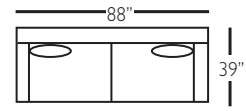

DERBY (P602)- *upholstered*

sofa group pieces

P602-002
2 Cushion Sofa