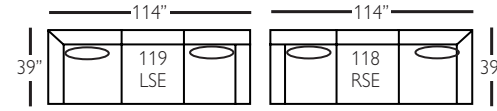

P602-075
Ottoman

P602-086
Chaise Ottoman
Top

Overall Height 36" • Seat Height 22" • Seat Depth 24" • Arm Height 28"

sectional group pieces

P602-118 - RSE
P602-119 - LSE

P602-114 - RSE
P602-115 - LSE

P602-110 - RSC
P602-111 - LSC

P602-061 - SAL

P602-041 - LAL

Overall Height 36" • Seat Height 22" • Seat Depth 24" • Arm Height 28"

for more
details
scan here

DERBY (P602-SLIP)- *slipcover*

sofa group pieces

P602-SLIP-002
2 Cushion Sofa

P602-SLIP-022
Bench Cushion
Sofa