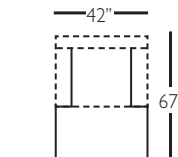

P602-075
Ottoman

P602-086
Chaise Ottoman
Top

Overall Height 36" • Seat Height 22" • Seat Depth 24" • Arm Height 28"

sectional group pieces

P602-118 - RSE
P602-119 - LSE

P602-114 - RSE
P602-115 - LSE

P602-110 - RSC
P602-111 - LSC

P602-061 - SAL

P602-041 - LAL

Overall Height 36" • Seat Height 22" • Seat Depth 24" • Arm Height 28"

for more
details
scan here

DERBY (P602-SLIP)- *slipcover*

sofa group pieces

P602-SLIP-002
2 Cushion Sofa

P602-SLIP-022
Bench Cushion
Sofa

P602-SLIP-068
Chair 1/2

P602-SLIP-085
Chair 1/2
Chaise Ottoman

P602-SLIP-003
2 Cushion Sofa

P602-SLIP-033
Bench Cushion
Sofa

P602-SLIP-075
Ottoman

P602-SLIP-086
Chaise Ottoman
Top

Overall Height 36" • Seat Height 22" • Seat Depth 24" • Arm Height 28"

sectional group pieces

P602-SLIP-118 - RSE
P602-SLIP-119 - LSE

P602-SLIP-114 - RSE
P602-SLIP-115 - LSE

P602-SLIP-110 - RSC
P602-SLIP-111 - LSC

P602-SLIP-061 - SAL

P602-SLIP-041 - LAL

Overall Height 36" • Seat Height 22" • Seat Depth 24" • Arm Height 28"