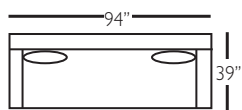

P602-075
Ottoman

P602-086
Chaise Ottoman
Top

Overall Height 36" • Seat Height 22" • Seat Depth 24" • Arm Height 28"

sectional group pieces

P602-118 - RSE
P602-119 - LSE

P602-114 - RSE
P602-115 - LSE

P602-110 - RSC
P602-111 - LSC

P602-061 - SAL

P602-041 - LAL

Overall Height 36" • Seat Height 22" • Seat Depth 24" • Arm Height 28"

for more
details
scan here

DERBY (P602-SLIP)- *slipcover*

sofa group pieces

P602-SLIP-002
2 Cushion Sofa

P602-SLIP-022
Bench Cushion
Sofa

P602-SLIP-068
Chair 1/2

P602-SLIP-085
Chair 1/2
Chaise Ottoman

P602-SLIP-003
2 Cushion Sofa

P602-SLIP-033
Bench Cushion
Sofa

P602-SLIP-075
Ottoman

P602-SLIP-086
Chaise Ottoman
Top

Overall Height 36" • Seat Height 22" • Seat Depth 24" • Arm Height 28"

sectional group pieces

P602-SLIP-118 - RSE
P602-SLIP-119 - LSE

P602-SLIP-114 - RSE
P602-SLIP-115 - LSE

P602-SLIP-110 - RSC
P602-SLIP-111 - LSC

P602-SLIP-061 - SAL

P602-SLIP-041 - LAL

Overall Height 36" • Seat Height 22" • Seat Depth 24" • Arm Height 28"