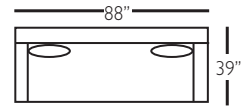

P602-022
Bench Cushion
Sofa