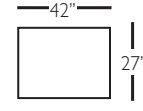

P602-075
Ottoman

P602-086
Chaise Ottoman
Top

Overall Height 36" • Seat Height 22" • Seat Depth 24" • Arm Height 28"

sectional group pieces

P602-118 - RSE
P602-119 - LSE

P602-114 - RSE
P602-115 - LSE

P602-110 - RSC
P602-111 - LSC

P602-061 - SAL

P602-041 - LAL

Overall Height 36" • Seat Height 22" • Seat Depth 24" • Arm Height 28"

for more
details
scan here

DERBY (P602-SLIP)- *slipcover*

sofa group pieces

P602-SLIP-002
2 Cushion Sofa

P602-SLIP-022
Bench Cushion
Sofa

sectional group pieces

P602-SLIP-118 - RSE
P602-SLIP-119 - LSE

P602-SLIP-114 - RSE
P602-SLIP-115 - LSE

P602-SLIP-110 - RSC
P602-SLIP-111 - LSC

P602-SLIP-061 - SAL

P602-SLIP-041 - LAL

Overall Height 36" • Seat Height 22" • Seat Depth 24" • Arm Height 28"