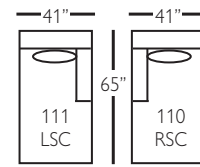

P602-075
Ottoman

P602-086
Chaise Ottoman
Top

Overall Height 36" • Seat Height 22" • Seat Depth 24" • Arm Height 28"

sectional group pieces

P602-118 - RSE
P602-119 - LSE

P602-114 - RSE
P602-115 - LSE

P602-110 - RSC
P602-111 - LSC

P602-061 - SAL

P602-041 - LAL

Overall Height 36" • Seat Height 22" • Seat Depth 24" • Arm Height 28"

for more
details
scan here

DERBY (P602-SLIP)- *slipcover*

sofa group pieces

P602-SLIP-002
2 Cushion Sofa

P602-SLIP-022
Bench Cushion
Sofa

P602-SLIP-068
Chair 1/2

P602-SLIP-085
Chair 1/2
Chaise Ottoman

P602-SLIP-003
2 Cushion Sofa

P602-SLIP-033
Bench Cushion
Sofa

P602-SLIP-075
Ottoman

P602-SLIP-086
Chaise Ottoman
Top

Overall Height 36" • Seat Height 22" • Seat Depth 24" • Arm Height 28"

sectional group pieces

P602-SLIP-118 - RSE
P602-SLIP-119 - LSE

P602-SLIP-114 - RSE
P602-SLIP-115 - LSE

P602-SLIP-110 - RSC
P602-SLIP-111 - LSC

P602-SLIP-061 - SAL

P602-SLIP-041 - LAL

Overall Height 36" • Seat Height 22" • Seat Depth 24" • Arm Height 28"