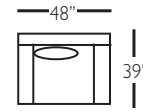

P602-068
Chair 1/2