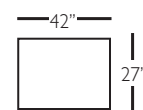

P602-075
Ottoman

P602-086
Chaise Ottoman
Top

Overall Height 36" • Seat Height 22" • Seat Depth 24" • Arm Height 28"

sectional group pieces

P602-118 - RSE
P602-119 - LSE

P602-114 - RSE
P602-115 - LSE

P602-110 - RSC
P602-111 - LSC

P602-061 - SAL

P602-041 - LAL

Overall Height 36" • Seat Height 22" • Seat Depth 24" • Arm Height 28"

for more
details
scan here

DERBY (P602-SLIP)- *slipcover*

sofa group pieces

P602-SLIP-002
2 Cushion Sofa

P602-SLIP-022
Bench Cushion
Sofa

P602-SLIP-068
Chair 1/2

P602-SLIP-085
Chair 1/2
Chaise Ottoman

P602-SLIP-003
2 Cushion Sofa

P602-SLIP-033
Bench Cushion
Sofa

P602-SLIP-075
Ottoman

P602-SLIP-086
Chaise Ottoman
Top

Overall Height 36" • Seat Height 22" • Seat Depth 24" • Arm Height 28"

sectional group pieces

P602-SLIP-118 - RSE
P602-SLIP-119 - LSE

P602-SLIP-114 - RSE
P602-SLIP-115 - LSE

P602-SLIP-110 - RSC
P602-SLIP-111 - LSC

P602-SLIP-061 - SAL

P602-SLIP-041 - LAL

Overall Height 36" • Seat Height 22" • Seat Depth 24" • Arm Height 28"