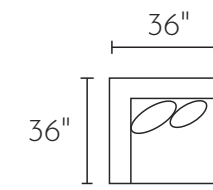

*POPULAR CONFIGURATIONS CONT.

-26L / -15 / -03 / -28R

-28R / -03 / -15 / 26R

-30 SOFA

*SHOWN IN PHOTO

-20 LOVESEAT

-01 ARM CHAIR

-02 OTTOMAN

-26L LAF CONDO SOFA

-26R RAF CONDO SOFA

-15 CORNER UNIT

-03 ARMLESS CONDO SOFA

*POPULAR CONFIGURATIONS

-28L / -26R

-26L / -28R

-29L LAF CHAISE

-29R RAF CHAISE

-28L LSF ARMLESS CHAISE

-28R RSF ARMLESS CHAISE

*ALL DIMENSIONS ARE APPROXIMATE