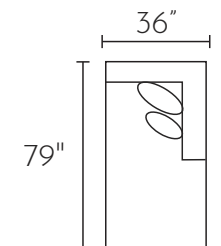

*POPULAR CONFIGURATIONS CONT.

-26L / -15 / -03 / -28R

-28R / -03 / -15 / 26R

-30 SOFA

*SHOWN IN PHOTO

-20 LOVESEAT

-01 ARM CHAIR

-02 OTTOMAN

-26L LAF CONDO SOFA

-26R RAF CONDO SOFA

-15 CORNER UNIT

-03 ARMLESS CONDO SOFA

*POPULAR CONFIGURATIONS

-28L / -26R

-26L / -28R

-29L LAF CHAISE

-29R RAF CHAISE

-28L LSF ARMLESS CHAISE

-28R RSF ARMLESS CHAISE

*ALL DIMENSIONS ARE APPROXIMATE