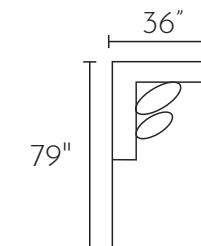

*POPULAR CONFIGURATIONS CONT.

-26L / -15 / -03 / -28R

-28R / -03 / -15 / 26R

-30 SOFA

*SHOWN IN PHOTO

-20 LOVESEAT

-01 ARM CHAIR

-02 OTTOMAN

-26L LAF CONDO SOFA

-26R RAF CONDO SOFA

-15 CORNER UNIT

-03 ARMLESS CONDO SOFA

*POPULAR CONFIGURATIONS

-28L / -26R

-26L / -28R

-29L LAF CHAISE

-29R RAF CHAISE

-28L LSF ARMLESS CHAISE

-28R RSF ARMLESS CHAISE

*ALL DIMENSIONS ARE APPROXIMATE