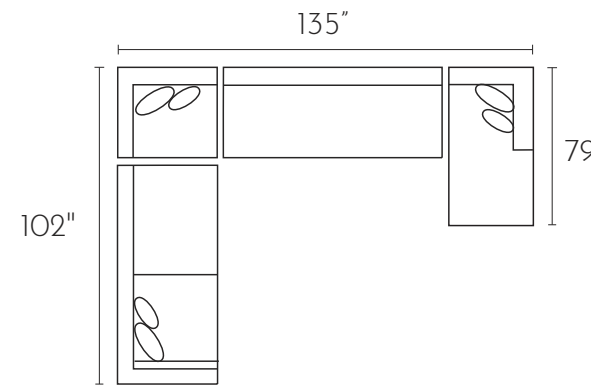

III STRATHMORE

Strathmore strikes all the right style notes to produce a look that has well defined appeal. Crafted with clean lines and a tailored back, this compact profile sofa is unrivaled with its attention to detail. Multiple pieces are available to the collection. Loft living just took a swank step forward.

*POPULAR CONFIGURATIONS CONT.

-26L / -15 / -03 / -28R

-28R / -03 / -15 / 26R

-30 SOFA

*SHOWN IN PHOTO

-20 LOVESEAT

-01 ARM CHAIR

-02 OTTOMAN

-26L LAF CONDO SOFA

-26R RAF CONDO SOFA

-15 CORNER UNIT

-03 ARMLESS CONDO SOFA

*POPULAR CONFIGURATIONS

-28L / -26R

-26L / -28R

-29L LAF CHAISE