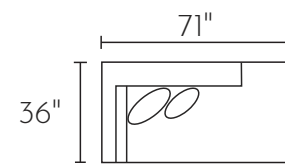

-26L LAF CONDO SOFA

-26R RAF CONDO SOFA

-15 CORNER UNIT

-03 ARMLESS CONDO SOFA

*POPULAR CONFIGURATIONS

-28L / -26R

-26L / -28R

-29L LAF CHAISE

-29R RAF CHAISE

-28L LSF ARMLESS CHAISE

-28R RSF ARMLESS CHAISE

*ALL DIMENSIONS ARE APPROXIMATE