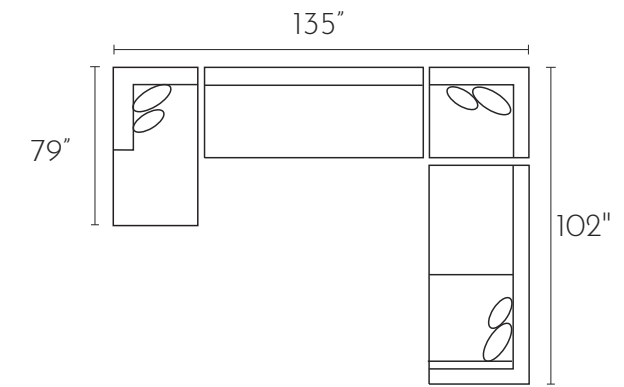

III STRATHMORE

Strathmore strikes all the right style notes to produce a look that has well defined appeal. Crafted with clean lines and a tailored back, this compact profile sofa is unrivaled with its attention to detail. Multiple pieces are available to the collection. Loft living just took a swank step forward.

*POPULAR CONFIGURATIONS CONT.

-26L / -15 / -03 / -28R

-28R / -03 / -15 / 26R

-30 SOFA

*SHOWN IN PHOTO

-20 LOVESEAT

-01 ARM CHAIR

-02 OTTOMAN