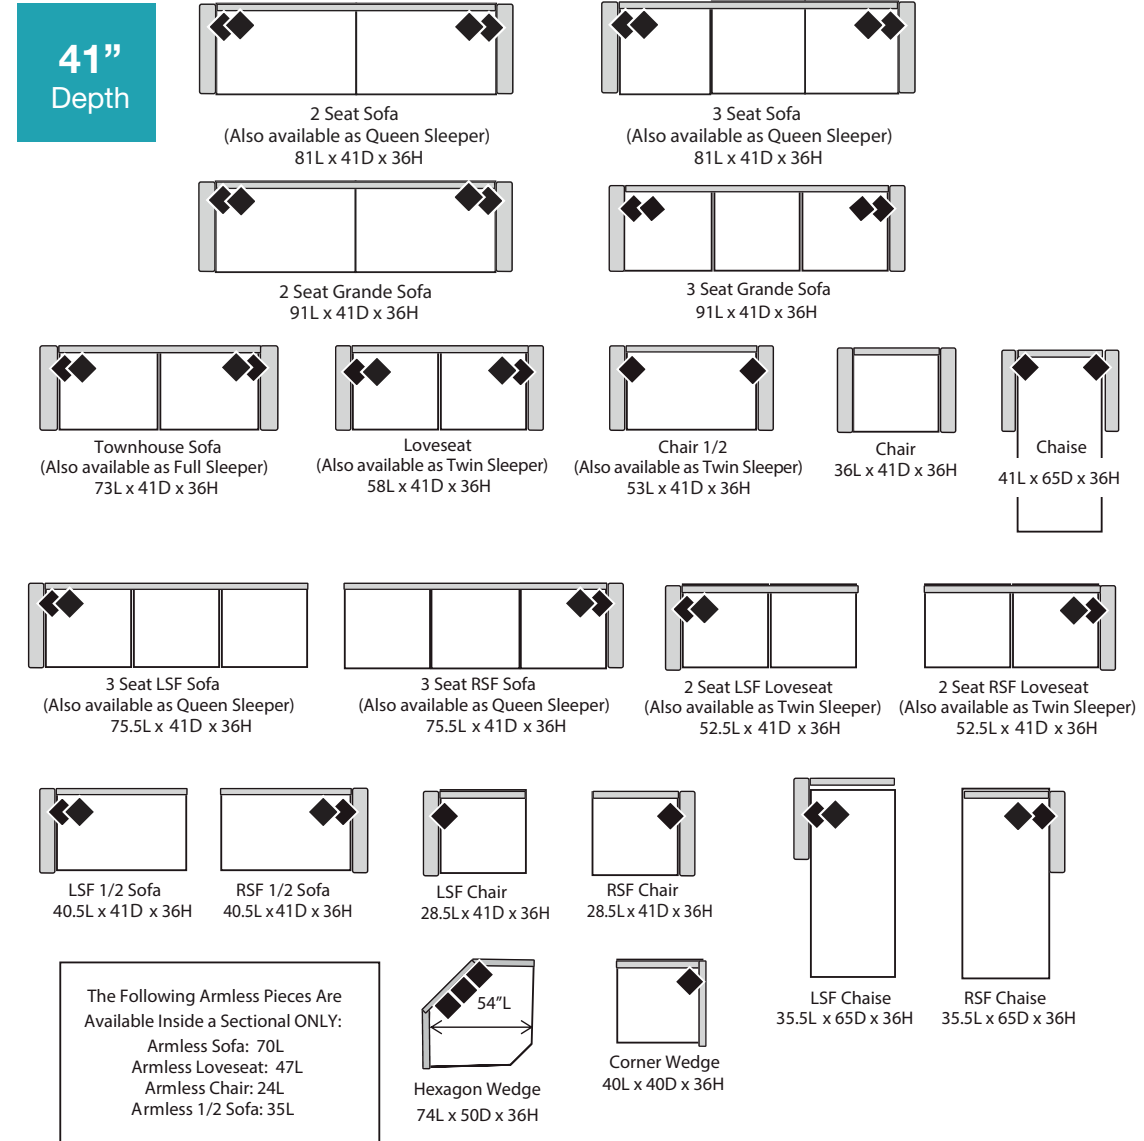

DESIGN YOUR OWN LIVING ROOM

37" Depth Harper Collection Four Seasons Furniture

STANDARD FEATURES AND OPTIONS

- Available in 2 Depths 37" & 41"
- Made in the USA
- Multiple Piece removable cover for easy care
- Drop in Coil Seating Suspension