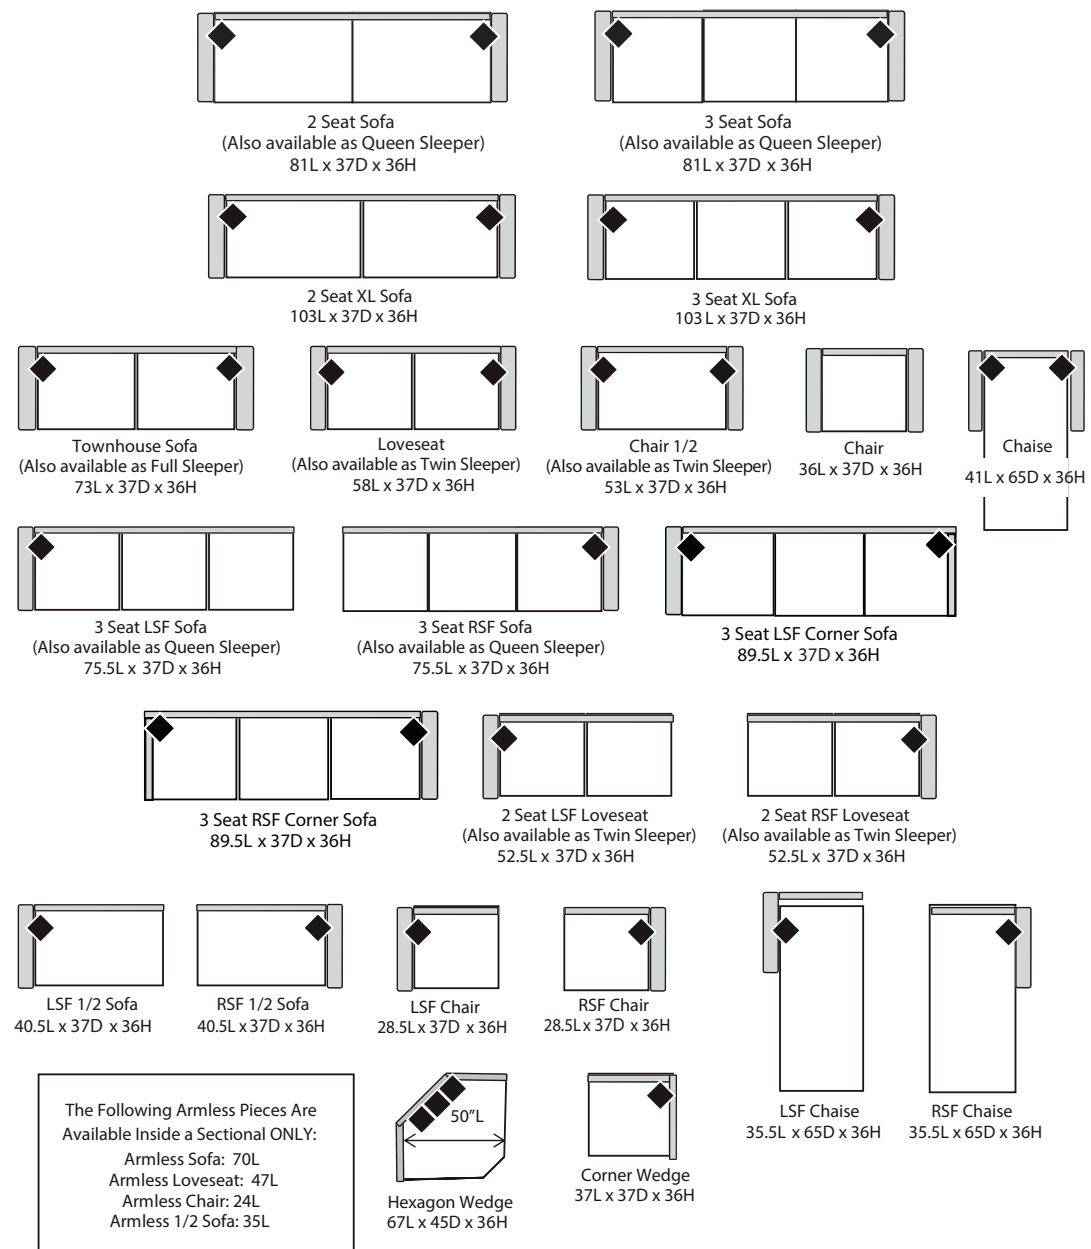

DESIGN YOUR OWN LIVING ROOM

37" Depth Harper Collection Four Seasons Furniture

STANDARD FEATURES AND OPTIONS

- Available in 2 Depths 37" & 41"
- Made in the USA
- Multiple Piece removable cover for easy care
- Drop in Coil Seating Suspension