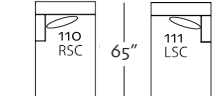

TIGHT BACK
Right & Left Seated Chaise

110 RSC/111 LSC
DC - L30" x D65" x H34"
DT - L31" x D65" x H34"
DR - L32" x D65" x H34"

2 Seat 115 LSE/114 RSE
DC - L58" x D35" x H34"
DT - L59" x D35" x H34"
DR - L60" x D35" x H34"

Chaise 111 LSC/110 RSC
DC - L30" x D65" x H34"
DT - L31" x D65" x H34"
DR - L32" x D65" x H34"