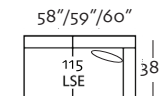

**TIGHT BACK**  
Chair

**Chair-006**  
DC - L33" x D35" x H34"  
DT - L34" x D35" x H34"  
DR - L35" x D35" x H34"

**TIGHT BACK**  
Ottoman

**Ottoman-005**  
DC - L28" x D22" x H19"  
DT - L28" x D22" x H19"  
DR - L28" x D22" x H19"

Left 3 Seated End with Corner

Right 3 Seated End with Corner

**119 LSE/118 RSE w/ Corner**  
DC - L90" x D38" x H38"  
DT - L91" x D38" x H38"  
DR - L92" x D38" x H38"

Left 3 Seated End

Right 3 Seated End

**3 Seat 117 LSE/116 RSE**  
DC - L83" x D38" x H38"  
DT - L84" x D38" x H38"  
DR - L85" x D38" x H38"

Left 2 Seated End

Right 2 Seated End

**2 Seat 115 LSE/114 RSE**  
DC - L58" x D38" x H38"  
DT - L59" x D38" x H38"  
DR - L60" x D38" x H38"