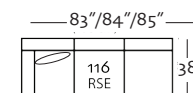

**TIGHT BACK**  
Chair

**Chair-006**  
DC - L33" x D35" x H34"  
DT - L34" x D35" x H34"  
DR - L35" x D35" x H34"

**TIGHT BACK**  
Ottoman

**Ottoman-005**  
DC - L28" x D22" x H19"  
DT - L28" x D22" x H19"  
DR - L28" x D22" x H19"

Left 3 Seated End with Corner

Right 3 Seated End with Corner

**119 LSE/118 RSE w/ Corner**  
DC - L90" x D38" x H38"  
DT - L91" x D38" x H38"  
DR - L92" x D38" x H38"

Left 3 Seated End

Right 3 Seated End

**3 Seat 117 LSE/116 RSE**  
DC - L83" x D38" x H38"  
DT - L84" x D38" x H38"  
DR - L85" x D38" x H38"

Left 2 Seated End

Right 2 Seated End

**2 Seat 115 LSE/114 RSE**  
DC - L58" x D38" x H38"  
DT - L59" x D38" x H38"  
DR - L60" x D38" x H38"