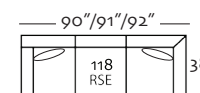

**TIGHT BACK**  
Chair

**Chair-006**  
DC - L33" x D35" x H34"  
DT - L34" x D35" x H34"  
DR - L35" x D35" x H34"

**TIGHT BACK**  
Ottoman

**Ottoman-005**  
DC - L28" x D22" x H19"  
DT - L28" x D22" x H19"  
DR - L28" x D22" x H19"

Left 3 Seated End with Corner

Right 3 Seated End with Corner

**119 LSE/118 RSE w/ Corner**  
DC - L90" x D38" x H38"  
DT - L91" x D38" x H38"  
DR - L92" x D38" x H38"

Left 3 Seated End

Right 3 Seated End