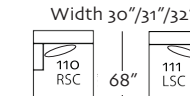

Left 3 Seated End with Corner

Right 3 Seated End with Corner

**119 LSE/118 RSE w/ Corner**  
DC - L90" x D38" x H38"  
DT - L91" x D38" x H38"  
DR - L92" x D38" x H38"

Left 3 Seated End

Right 3 Seated End

**3 Seat 117 LSE/116 RSE**  
DC - L83" x D38" x H38"  
DT - L84" x D38" x H38"  
DR - L85" x D38" x H38"

Left 2 Seated End

Right 2 Seated End

**2 Seat 115 LSE/114 RSE**  
DC - L58" x D38" x H38"  
DT - L59" x D38" x H38"  
DR - L60" x D38" x H38"

Right & Left Seated Chaise

**Chaise 111 LSC/110 RSC**  
DC - L30" x D68" x H38"  
DT - L31" x D68" x H38"  
DR - L32" x D68" x H38"

**041 Large Armless**  
L64" x D38" x H38"

**TIGHT BACK**  
Left 3 Seated End with Corner