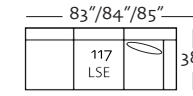

**TIGHT BACK**  
Chair

**Chair-006**  
DC - L33" x D35" x H34"  
DT - L34" x D35" x H34"  
DR - L35" x D35" x H34"

**TIGHT BACK**  
Ottoman

**Ottoman-005**  
DC - L28" x D22" x H19"  
DT - L28" x D22" x H19"  
DR - L28" x D22" x H19"

Left 3 Seated End with Corner

Right 3 Seated End with Corner

**119 LSE/118 RSE w/ Corner**  
DC - L90" x D38" x H38"  
DT - L91" x D38" x H38"  
DR - L92" x D38" x H38"

Left 3 Seated End

Right 3 Seated End

**3 Seat 117 LSE/116 RSE**  
DC - L83" x D38" x H38"  
DT - L84" x D38" x H38"  
DR - L85" x D38" x H38"

Left 2 Seated End

Right 2 Seated End

**2 Seat 115 LSE/114 RSE**  
DC - L58" x D38" x H38"  
DT - L59" x D38" x H38"  
DR - L60" x D38" x H38"