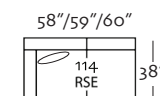

Left 3 Seated End with Corner

Right 3 Seated End with Corner

**119 LSE/118 RSE w/ Corner**  
DC - L90" x D38" x H38"  
DT - L91" x D38" x H38"  
DR - L92" x D38" x H38"

Left 3 Seated End

Right 3 Seated End

**3 Seat 117 LSE/116 RSE**  
DC - L83" x D38" x H38"  
DT - L84" x D38" x H38"  
DR - L85" x D38" x H38"

Left 2 Seated End

Right 2 Seated End

**2 Seat 115 LSE/114 RSE**  
DC - L58" x D38" x H38"  
DT - L59" x D38" x H38"  
DR - L60" x D38" x H38"