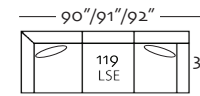

**TIGHT BACK**  
Chair

**Chair-006**  
DC - L33" x D35" x H34"  
DT - L34" x D35" x H34"  
DR - L35" x D35" x H34"

**TIGHT BACK**  
Ottoman

**Ottoman-005**  
DC - L28" x D22" x H19"  
DT - L28" x D22" x H19"  
DR - L28" x D22" x H19"

Left 3 Seated End with Corner

Right 3 Seated End with Corner

**119 LSE/118 RSE w/ Corner**  
DC - L90" x D38" x H38"  
DT - L91" x D38" x H38"  
DR - L92" x D38" x H38"

Left 3 Seated End

Right 3 Seated End