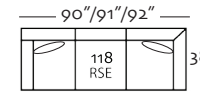

TIGHT BACK
Ottoman

Ottoman-005
DC - L28" x D22" x H19"
DT - L28" x D22" x H19"
DR - L28" x D22" x H19"

Left 3 Seated End with Corner

Left 3 Seated End

Right 3 Seated End with Corner

Right 3 Seated End

119 LSE/118 RSE w/ Corner
DC - L90" x D38" x H38"
DT - L91" x D38" x H38"
DR - L92" x D38" x H38"

3 Seat 117 LSE/116 RSE
DC - L83" x D38" x H38"
DT - L84" x D38" x H38"
DR - L85" x D38" x H38"

Left 2 Seated End

Right 2 Seated End

2 Seat 115 LSE/114 RSE
DC - L58" x D38" x H38"
DT - L59" x D38" x H38"
DR - L60" x D38" x H38"