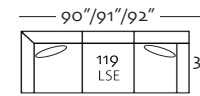

TIGHT BACK
Loveseat

Loveseat-004
DC - L62" x D35" x H34"
DT - L63" x D35" x H34"
DR - L64" x D35" x H34"

TIGHT BACK
Chair

Chair-006
DC - L33" x D35" x H34"
DT - L34" x D35" x H34"
DR - L35" x D35" x H34"

TIGHT BACK
Ottoman

Ottoman-005
DC - L28" x D22" x H19"
DT - L28" x D22" x H19"
DR - L28" x D22" x H19"

Left 3 Seated End with Corner

Left 3 Seated End

Right 3 Seated End with Corner

Right 3 Seated End

119 LSE/118 RSE w/ Corner
DC - L90" x D38" x H38"
DT - L91" x D38" x H38"
DR - L92" x D38" x H38"