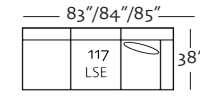

**TIGHT BACK
Regular Sofa
3 Seat**
Sofa-001 (3 over 3)
DC - L82" x D35" x H34"
DT - L83" x D35" x H34"
DR - L84" x D35" x H34"

**TIGHT BACK
Regular Sofa
2 Seat**
Sofa-021 (2 over 2)
DC - L82" x D35" x H34"
DT - L83" x D35" x H34"
DR - L84" x D35" x H34"

TIGHT BACK
Loveseat

Loveseat-004
DC - L62" x D35" x H34"
DT - L63" x D35" x H34"
DR - L64" x D35" x H34"

TIGHT BACK
Chair

Chair-006
DC - L33" x D35" x H34"
DT - L34" x D35" x H34"
DR - L35" x D35" x H34"

TIGHT BACK
Ottoman

Ottoman-005
DC - L28" x D22" x H19"
DT - L28" x D22" x H19"
DR - L28" x D22" x H19"

Left 3 Seated End with Corner

Left 3 Seated End

Right 3 Seated End with Corner

Right 3 Seated End

119 LSE/118 RSE w/ Corner
DC - L90" x D38" x H38"
DT - L91" x D38" x H38"
DR - L92" x D38" x H38"

3 Seat 117 LSE/116 RSE
DC - L83" x D38" x H38"
DT - L84" x D38" x H38"
DR - L85" x D38" x H38"

Left 2 Seated End

Right 2 Seated End

2 Seat 115 LSE/114 RSE
DC - L58" x D38" x H38"
DT - L59" x D38" x H38"
DR - L60" x D38" x H38"