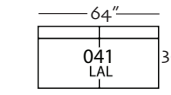

TIGHT BACK
Right & Left Seated Chaise

Right & Left Seated Chaise

TIGHT BACK
041 Large Armless

041 Large Armless
L64" x D35" x H34"

041 Large Armless
L64" x D38" x H38"

Width Between Arm: Regular Sofa - 81" • Short Sofa - 75" • Loveseat 55" • Chair - 26"
NOTE: Length will vary by arm type.