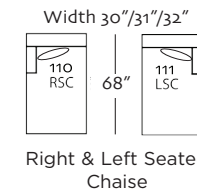

TIGHT BACK
Ottoman

Ottoman-005
DC - L28" x D22" x H19"
DT - L28" x D22" x H19"
DR - L28" x D22" x H19"

Left 3 Seated End with Corner

Left 3 Seated End

Right 3 Seated End with Corner

Right 3 Seated End

119 LSE/118 RSE w/ Corner
DC - L90" x D38" x H38"
DT - L91" x D38" x H38"
DR - L92" x D38" x H38"

3 Seat 117 LSE/116 RSE
DC - L83" x D38" x H38"
DT - L84" x D38" x H38"
DR - L85" x D38" x H38"

Left 2 Seated End

Right 2 Seated End

2 Seat 115 LSE/114 RSE
DC - L58" x D38" x H38"
DT - L59" x D38" x H38"
DR - L60" x D38" x H38"

Chaise 111 LSC/110 RSC
DC - L30" x D68" x H38"
DT - L31" x D68" x H38"
DR - L32" x D68" x H38"

Right & Left Seated Chaise

Left 3 Seated End with Corner

Left 3 Seated End

Right 3 Seated End with Corner

Right 3 Seated End

119 LSE/118 RSE w/ Corner
DC - L90" x D35" x H34"
DT - L91" x D35" x H34"
DR - L92" x D35" x H34"

3 Seat 117 LSE/116 RSE
DC - L83" x D35" x H34"
DT - L84" x D35" x H34"
DR - L85" x D35" x H34"

TIGHT BACK
Left 2 Seated End