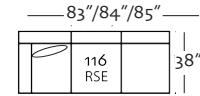

TIGHT BACK
Ottoman

Ottoman-005
DC - L28" x D22" x H19"
DT - L28" x D22" x H19"
DR - L28" x D22" x H19"

Left 3 Seated End with Corner

Left 3 Seated End

Right 3 Seated End with Corner

Right 3 Seated End

119 LSE/118 RSE w/ Corner
DC - L90" x D38" x H38"
DT - L91" x D38" x H38"
DR - L92" x D38" x H38"

3 Seat 117 LSE/116 RSE
DC - L83" x D38" x H38"
DT - L84" x D38" x H38"
DR - L85" x D38" x H38"

Left 2 Seated End

Right 2 Seated End

2 Seat 115 LSE/114 RSE
DC - L58" x D38" x H38"
DT - L59" x D38" x H38"
DR - L60" x D38" x H38"