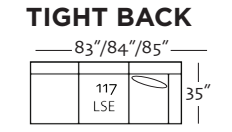

TIGHT BACK
Ottoman

Ottoman-005
DC - L28" x D22" x H19"
DT - L28" x D22" x H19"
DR - L28" x D22" x H19"

Left 3 Seated End with Corner

Left 3 Seated End

Right 3 Seated End with Corner

Right 3 Seated End

119 LSE/118 RSE w/ Corner
DC - L90" x D38" x H38"
DT - L91" x D38" x H38"
DR - L92" x D38" x H38"

3 Seat 117 LSE/116 RSE
DC - L83" x D38" x H38"
DT - L84" x D38" x H38"
DR - L85" x D38" x H38"

Left 2 Seated End

Right 2 Seated End

2 Seat 115 LSE/114 RSE
DC - L58" x D38" x H38"
DT - L59" x D38" x H38"
DR - L60" x D38" x H38"

Chaise 111 LSC/110 RSC
DC - L30" x D68" x H38"
DT - L31" x D68" x H38"
DR - L32" x D68" x H38"

Right & Left Seated Chaise

Left 3 Seated End with Corner

Left 3 Seated End

Right 3 Seated End with Corner

Right 3 Seated End