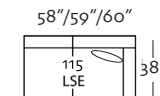

TIGHT BACK
Ottoman

Ottoman-005
DC - L28" x D22" x H19"
DT - L28" x D22" x H19"
DR - L28" x D22" x H19"

Left 3 Seated End with Corner

Left 3 Seated End

Right 3 Seated End with Corner

Right 3 Seated End

119 LSE/118 RSE w/ Corner
DC - L90" x D38" x H38"
DT - L91" x D38" x H38"
DR - L92" x D38" x H38"

3 Seat 117 LSE/116 RSE
DC - L83" x D38" x H38"
DT - L84" x D38" x H38"
DR - L85" x D38" x H38"

Left 2 Seated End

Right 2 Seated End

2 Seat 115 LSE/114 RSE
DC - L58" x D38" x H38"
DT - L59" x D38" x H38"
DR - L60" x D38" x H38"