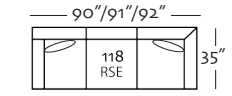

3 Seat 117 LSE/116 RSE
DC - L83" x D38" x H38"
DT - L84" x D38" x H38"
DR - L85" x D38" x H38"

Left 2 Seated End

Right 2 Seated End

2 Seat 115 LSE/114 RSE
DC - L58" x D38" x H38"
DT - L59" x D38" x H38"
DR - L60" x D38" x H38"

Chaise 111 LSC/110 RSC
DC - L30" x D68" x H38"
DT - L31" x D68" x H38"
DR - L32" x D68" x H38"

Right & Left Seated Chaise

Left 3 Seated End with Corner

Left 3 Seated End

Right 3 Seated End with Corner

Right 3 Seated End

119 LSE/118 RSE w/ Corner
DC - L90" x D35" x H34"
DT - L91" x D35" x H34"
DR - L92" x D35" x H34"

3 Seat 117 LSE/116 RSE
DC - L83" x D35" x H34"
DT - L84" x D35" x H34"
DR - L85" x D35" x H34"

TIGHT BACK
Left 2 Seated End