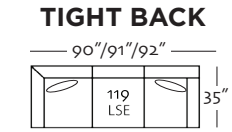

TIGHT BACK
Ottoman

Ottoman-005
DC - L28" x D22" x H19"
DT - L28" x D22" x H19"
DR - L28" x D22" x H19"

Left 3 Seated End with Corner

Left 3 Seated End

Right 3 Seated End with Corner

Right 3 Seated End

119 LSE/118 RSE w/ Corner
DC - L90" x D38" x H38"
DT - L91" x D38" x H38"
DR - L92" x D38" x H38"

3 Seat 117 LSE/116 RSE
DC - L83" x D38" x H38"
DT - L84" x D38" x H38"
DR - L85" x D38" x H38"

Left 2 Seated End

Right 2 Seated End

2 Seat 115 LSE/114 RSE
DC - L58" x D38" x H38"
DT - L59" x D38" x H38"
DR - L60" x D38" x H38"

Chaise 111 LSC/110 RSC
DC - L30" x D68" x H38"
DT - L31" x D68" x H38"
DR - L32" x D68" x H38"

Right & Left Seated Chaise

Left 3 Seated End with Corner

Left 3 Seated End

Right 3 Seated End with Corner

Right 3 Seated End