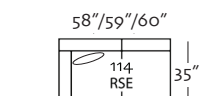

Right 2 Seated End

2 Seat 115 LSE/114 RSE
DC - L58" x D35" x H34"
DT - L59" x D35" x H34"
DR - L60" x D35" x H34"

Chaise 111 LSC/110 RSC
DC - L30" x D65" x H34"
DT - L31" x D65" x H34"
DR - L32" x D65" x H34"