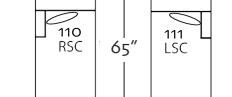

TIGHT BACK
Right & Left Seated Chaise

Right & Left Seated Chaise