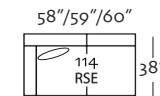

TIGHT BACK
Ottoman

Ottoman-005
DC - L28" x D22" x H19"
DT - L28" x D22" x H19"
DR - L28" x D22" x H19"

Left 3 Seated End with Corner

Left 3 Seated End

Right 3 Seated End with Corner

Right 3 Seated End

119 LSE/118 RSE w/ Corner
DC - L90" x D38" x H38"
DT - L91" x D38" x H38"
DR - L92" x D38" x H38"

3 Seat 117 LSE/116 RSE
DC - L83" x D38" x H38"
DT - L84" x D38" x H38"
DR - L85" x D38" x H38"

Left 2 Seated End

Right 2 Seated End

2 Seat 115 LSE/114 RSE
DC - L58" x D38" x H38"
DT - L59" x D38" x H38"
DR - L60" x D38" x H38"