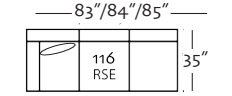

3 Seat 117 LSE/116 RSE
DC - L83" x D38" x H38"
DT - L84" x D38" x H38"
DR - L85" x D38" x H38"

Left 2 Seated End

Right 2 Seated End

2 Seat 115 LSE/114 RSE
DC - L58" x D38" x H38"
DT - L59" x D38" x H38"
DR - L60" x D38" x H38"

Chaise 111 LSC/110 RSC
DC - L30" x D68" x H38"
DT - L31" x D68" x H38"
DR - L32" x D68" x H38"

Right & Left Seated Chaise

Left 3 Seated End with Corner

Left 3 Seated End

Right 3 Seated End with Corner

Right 3 Seated End

119 LSE/118 RSE w/ Corner
DC - L90" x D35" x H34"
DT - L91" x D35" x H34"
DR - L92" x D35" x H34"

3 Seat 117 LSE/116 RSE
DC - L83" x D35" x H34"
DT - L84" x D35" x H34"
DR - L85" x D35" x H34"

TIGHT BACK
Left 2 Seated End