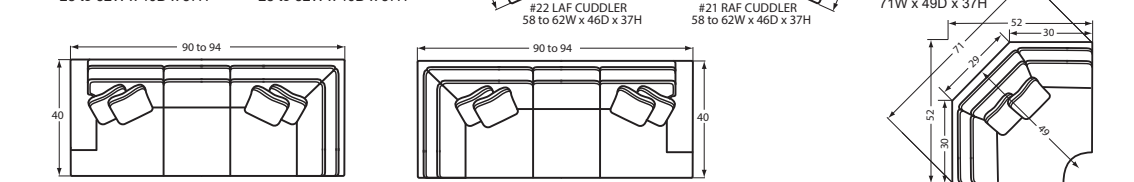

Available Pieces