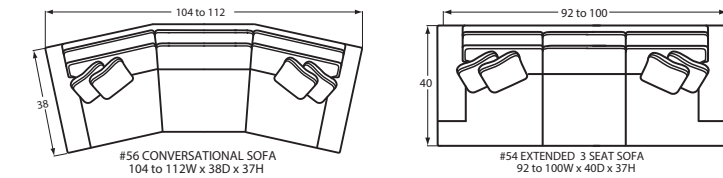

Available Pieces