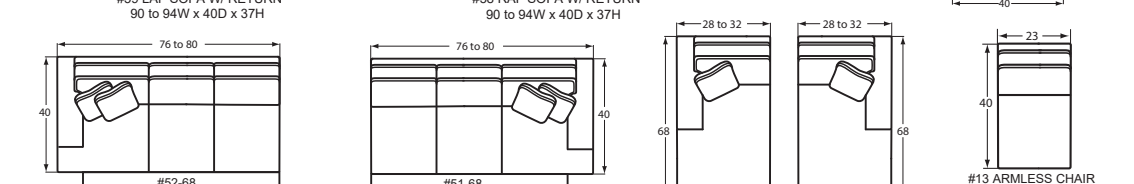

Available Pieces