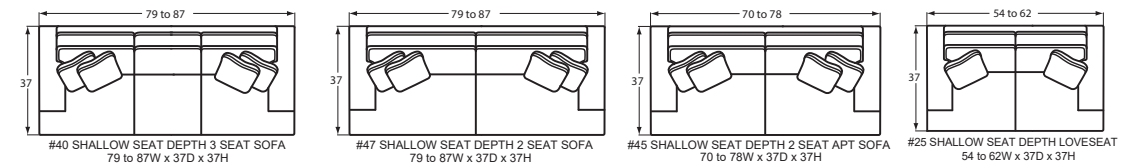

Available Pieces