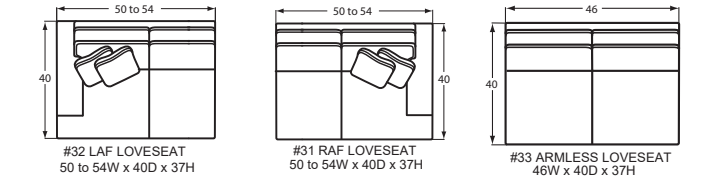

Available Pieces