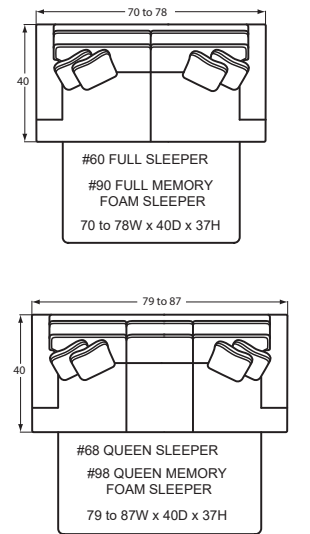

Jordan's FURNITURE

Custom Order Upholstery Collection
by CRAFTMASTER

Create Your Own Style In 5 Easy Steps

STEP 1: Choose your arm

STEP 2: Choose your back

**Nail Head Finish Options

STEP 3: Choose your base

STEP 4: Choose your item

Style Number	Item	W-D-H	Arm Height
#00	Ottoman	33x25x19	-
#00C	Conversation Ottoman	48x30x18	-
#05	Shallow Seat Depth Chair	34 to 42x37x37	25
#08 / #09	RAF / LAF Chair	28 to 32x40x37	25
#10	Chair	34 to 42x40x37	25
#13	Armless Chair	23x40x37	-
#14	Pie Wedge	71x49x37	-
#21 / #22	RAF / LAF Cuddler	58 to 62x46x37	25
#25	Shallow Seat Depth Loveseat	54 to 62x40x37	25
#30	Loveseat	54 to 62x40x37	25
#31 / #32	RAF / LAF Loveseat	50 to 54x40x37	25
#33	Armless Loveseat	46x40x37	-
#34	Corner Wedge	40x40x37	-
#40	Shallow Seat Depth 3 Seat Sofa	79 to 87x37x37	25
#41 / #42	RAF / LAF Chaise	28 to 32x68x37	25
#45	Shallow Seat Depth 2 Seat Apt. Sofa	70 to 78x37x37	25
#47	Shallow Seat Depth 2 Seat Sofa	79 to 87x37x37	25
#50	3 Seat Sofa	79 to 87x40x37	25
#51 / #52	RAF / LAF Sofa	73 to 77x40x37	25
#51-68 / #52-68	RAF / LAF Queen Sleeper	76 to 80x40x37	25
#51-98 / #52-98	RAF / LAF Queen Memory Foam Sleeper	76 to 80x40x37	25
#54	Extended 3 Seat Sofa	92 to 100x40x37	25
#55	2 Seat Apt. Sofa	70 to 78x40x37	25
#56	Conversational Sofa	104 to 112x38x37	25
#57	2 Seat Sofa	79 to 87x40x37	25
#58 / #59	RAF / LAF Sofa with Return	90 to 94x40x37	25
#60 / #90	Full Sleeper/Memory Foam Sleeper	70 to 78x40x37	25
#68 / #98	Queen Sleeper/Memory Foam Sleeper	79 to 87x40x37	25

STEP 5: Choose your finish

Barton Black Cashmere Classic Cherry
Cognac Conciare Francais Greige
Latte Linen Manhattan Molasses
Pecan Riverhouse Shadow
Sun-Bleached Cypress Tobacco

*For Blend Down seat cushion and toss pillow option (available at an upcharge) Add BD to item number. Standard seat cushion and toss pillow will be shipped if not specified.