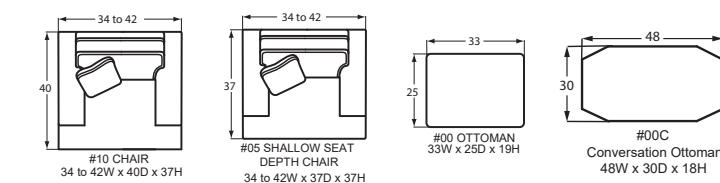

Available Pieces