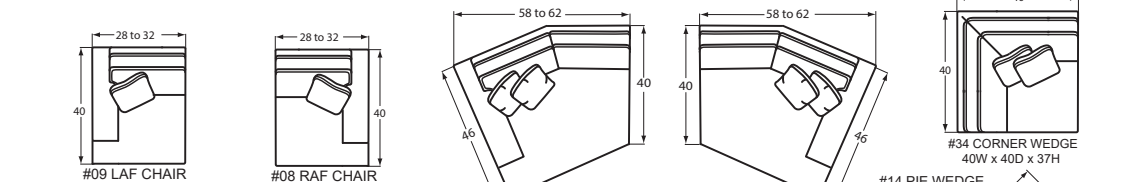

Available Pieces