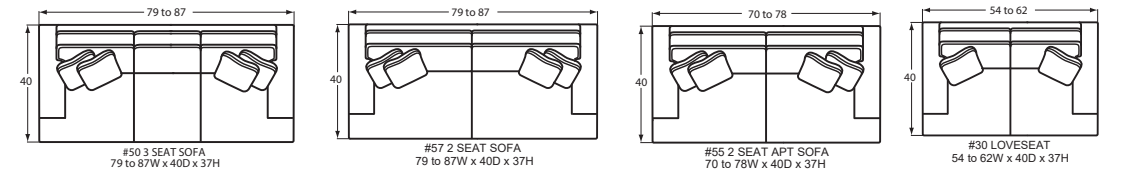

Available Pieces