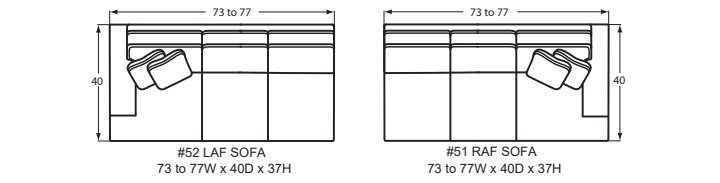

Available Pieces