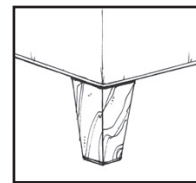

**Nail Head Finish Options

Light Brass (LB) Dark Brass (DB) Pewter (PW) Black Nickel (NK)
(If not specified, Light Brass is the standard nail finish)

STEP 3: Choose your base

1- Skirted

2- Tapered Leg

3- Turned Leg

4- Tapered Leg w/
Nails on Front and
Sides of Base**

5- Turned Leg w/
Nails on Front and
Sides of Base**

STEP 4: Choose your item

Style Number	Item	W-D-H	Arm Height
#00	Ottoman	33x25x19	-
#00C	Conversation Ottoman	48x30x18	-
#05	Shallow Seat Depth Chair	34 to 42x37x37	25
#08 / #09	RAF / LAF Chair	28 to 32x40x37	25
#10	Chair	34 to 42x40x37	25
#13	Armless Chair	23x40x37	-
#14	Pie Wedge	71x49x37	-
#21 / #22	RAF / LAF Cuddler	58 to 62x46x37	25
#25	Shallow Seat Depth Loveseat	54 to 62x40x37	25
#30	Loveseat	54 to 62x40x37	25
#31 / #32	RAF / LAF Loveseat	50 to 54x40x37	25
#33	Armless Loveseat	46x40x37	-
#34	Corner Wedge	40x40x37	-
#40	Shallow Seat Depth 3 Seat Sofa	79 to 87x37x37	25
#41 / #42	RAF / LAF Chaise	28 to 32x68x37	25
#45	Shallow Seat Depth 2 Seat Apt. Sofa	70 to 78x37x37	25
#47	Shallow Seat Depth 2 Seat Sofa	79 to 87x37x37	25
#50	3 Seat Sofa	79 to 87x40x37	25
#51 / #52	RAF / LAF Sofa	73 to 77x40x37	25
#51-68 / #52-68	RAF / LAF Queen Sleeper	76 to 80x40x37	25
#51-98 / #52-98	RAF / LAF Queen Memory Foam Sleeper	76 to 80x40x37	25
#54	Extended 3 Seat Sofa	92 to 100x40x37	25
#55	2 Seat Apt. Sofa	70 to 78x40x37	25
#56	Conversational Sofa	104 to 112x38x37	25
#57	2 Seat Sofa	79 to 87x40x37	25
#58 / #59	RAF / LAF Sofa with Return	90 to 94x40x37	25
#60 / #90	Full Sleeper/Memory Foam Sleeper	70 to 78x40x37	25
#68 / #98	Queen Sleeper/Memory Foam Sleeper	79 to 87x40x37	25