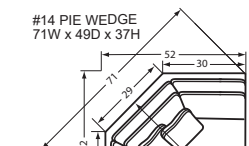

#14 PIE WEDGE
71W x 49D x 37H