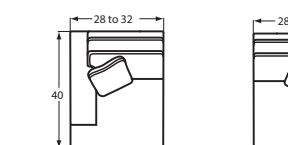

#09 LAF CHAIR
28 to 32W x 40D x 37H