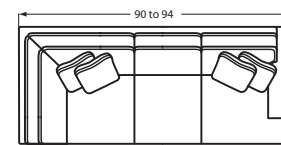

#58 RAF SOFA W/ RETURN
90 to 94W x 40D x 37H