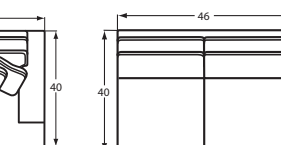

#31 RAF LOVESEAT
50 to 54W x 40D x 37H