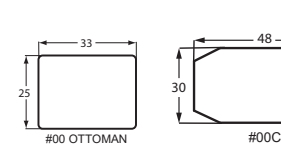

#00C
Conversation Ottoman
48W x 30D x 18H

#05 SHALLOW SEAT DEPTH CHAIR
34 to 42W x 37D x 37H