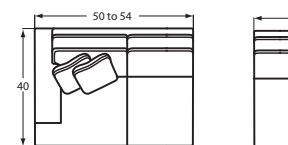

#32 LAF LOVESEAT
50 to 54W x 40D x 37H