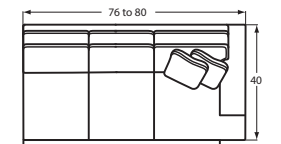

#42 LAF CHAISE
28 to 32W x 68D x 37H