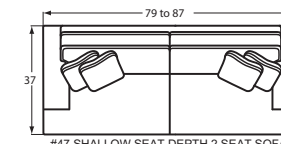

#30 LOVESEAT
54 to 62W x 40D x 37H