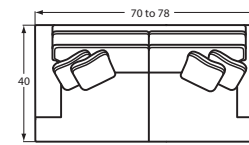

#55 2 SEAT APT SOFA
70 to 78W x 40D x 37H