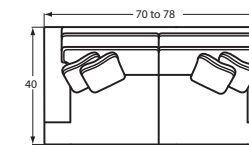

Jordan's FURNITURE

Custom Order Upholstery Collection
by CRAFTMASTER

Create Your Own Style In 5 Easy Steps

STEP 1: Choose your arm

STEP 2: Choose your back

STEP 3: Choose your base

STEP 4: Choose your item

Style Number	Item	W-D-H	Arm Height
#00	Ottoman	33x25x19	-
#00C	Conversation Ottoman	48x30x18	-
#05	Shallow Seat Depth Chair	34 to 42x37x37	25
#08 / #09	RAF / LAF Chair	28 to 32x40x37	25
#10	Chair	34 to 42x40x37	25
#13	Armless Chair	23x40x37	-
#14	Pie Wedge	71x49x37	-
#25	Shallow Seat Depth Loveseat	54 to 62x37x37	25
#30	Loveseat	54 to 62x40x37	25
#31 / #32	RAF / LAF Loveseat	50 to 54x40x37	25
#33	Armless Loveseat	46x40x37	-
#34	Corner Wedge	40x40x37	-
#40	Shallow Seat Depth 3 Seat Sofa	79 to 87x37x37	25
#41 / #42	RAF / LAF Chaise	28 to 32x68x37	25
#45	Shallow Seat Depth 2 Seat Apt. Sofa	70 to 78x37x37	25
#47	Shallow Seat Depth 2 Seat Sofa	79 to 87x37x37	25
#50	3 Seat Sofa	79 to 87x40x37	25
#51 / #52	RAF / LAF Sofa	73 to 77x40x37	25
#51-68 / #52-68	RAF / LAF Queen Sleeper	76 to 80x40x37	25
#51-98 / #52-98	RAF / LAF Queen Memory Foam Sleeper	76 to 80x40x37	25
#55	2 Seat Apt. Sofa	70 to 78x40x37	25
#56	Conversational Sofa	104 to 112x38x37	25
#57	2 Seat Sofa	79 to 87x40x37	25
#58 / #59	RAF / LAF Sofa with Return	90 to 94x40x37	25
#60 / #90	Full Sleeper/Memory Foam Sleeper	70 to 78x40x37	25
#68 / #98	Queen Sleeper/Memory Foam Sleeper	79 to 87x40x37	25

STEP 5: Choose your finish

Barton	Black	Bluff	Cashmere
Classic Cherry	Cognac	Conciare	Francais
Greige	Latte	Linen	Low Tide
Manhattan	Molasses	Pecan	Riverhouse
Shadow	Sun-Bleached Cypress	Tobacco	

*For Blend Down seat cushion and toss pillow option (available at an upcharge) Add BD to item number. Standard seat cushion and toss pillow will be shipped if not specified.

** See catalog for nail finish choices.

Available Pieces