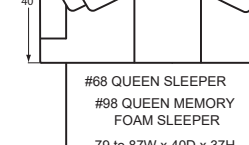

#33 ARMLESS LOVESEAT
46W x 40D x 37H