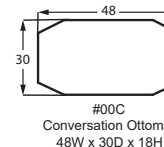

Jordan's FURNITURE

Custom Order Upholstery Collection
by CRAFTMASTER

Create Your Own Style In 5 Easy Steps

STEP 1: Choose your arm

STEP 2: Choose your back

STEP 3: Choose your base

STEP 4: Choose your item

Style Number	Item	W-D-H	Arm Height
#00	Ottoman	33x25x19	-
#00C	Conversation Ottoman	48x30x18	-
#05	Shallow Seat Depth Chair	34 to 42x37x37	25
#08 / #09	RAF / LAF Chair	28 to 32x40x37	25
#10	Chair	34 to 42x40x37	25
#13	Armless Chair	23x40x37	-
#14	Pie Wedge	71x49x37	-
#25	Shallow Seat Depth Loveseat	54 to 62x37x37	25
#30	Loveseat	54 to 62x40x37	25
#31 / #32	RAF / LAF Loveseat	50 to 54x40x37	25
#33	Armless Loveseat	46x40x37	-
#34	Corner Wedge	40x40x37	-
#40	Shallow Seat Depth 3 Seat Sofa	79 to 87x37x37	25
#41 / #42	RAF / LAF Chaise	28 to 32x68x37	25
#45	Shallow Seat Depth 2 Seat Apt. Sofa	70 to 78x37x37	25
#47	Shallow Seat Depth 2 Seat Sofa	79 to 87x37x37	25
#50	3 Seat Sofa	79 to 87x40x37	25
#51 / #52	RAF / LAF Sofa	73 to 77x40x37	25
#51-68 / #52-68	RAF / LAF Queen Sleeper	76 to 80x40x37	25
#51-98 / #52-98	RAF / LAF Queen Memory Foam Sleeper	76 to 80x40x37	25
#55	2 Seat Apt. Sofa	70 to 78x40x37	25
#56	Conversational Sofa	104 to 112x38x37	25
#57	2 Seat Sofa	79 to 87x40x37	25
#58 / #59	RAF / LAF Sofa with Return	90 to 94x40x37	25
#60 / #90	Full Sleeper/Memory Foam Sleeper	70 to 78x40x37	25
#68 / #98	Queen Sleeper/Memory Foam Sleeper	79 to 87x40x37	25

STEP 5: Choose your finish

Barton	Black	Bluff	Cashmere
Classic Cherry	Cognac	Conciare	Francais
Greige	Latte	Linen	Low Tide
Manhattan	Molasses	Pecan	Riverhouse
Shadow	Sun-Bleached Cypress	Tobacco	

*For Blend Down seat cushion and toss pillow option (available at an upcharge) Add BD to item number. Standard seat cushion and toss pillow will be shipped if not specified.

** See catalog for nail finish choices.

Available Pieces