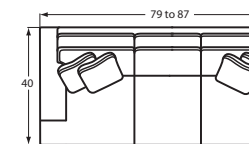

Jordan's FURNITURE

Custom Order Upholstery Collection
by CRAFTMASTER

Create Your Own Style In 5 Easy Steps

STEP 1: Choose your arm

STEP 2: Choose your back

STEP 3: Choose your base

STEP 4: Choose your item

Style Number	Item	W-D-H	Arm Height
#00	Ottoman	33x25x19	-
#00C	Conversation Ottoman	48x30x18	-
#05	Shallow Seat Depth Chair	34 to 42x37x37	25
#08 / #09	RAF / LAF Chair	28 to 32x40x37	25
#10	Chair	34 to 42x40x37	25
#13	Armless Chair	23x40x37	-
#14	Pie Wedge	71x49x37	-
#25	Shallow Seat Depth Loveseat	54 to 62x37x37	25
#30	Loveseat	54 to 62x40x37	25
#31 / #32	RAF / LAF Loveseat	50 to 54x40x37	25
#33	Armless Loveseat	46x40x37	-
#34	Corner Wedge	40x40x37	-
#40	Shallow Seat Depth 3 Seat Sofa	79 to 87x37x37	25
#41 / #42	RAF / LAF Chaise	28 to 32x68x37	25
#45	Shallow Seat Depth 2 Seat Apt. Sofa	70 to 78x37x37	25
#47	Shallow Seat Depth 2 Seat Sofa	79 to 87x37x37	25
#50	3 Seat Sofa	79 to 87x40x37	25
#51 / #52	RAF / LAF Sofa	73 to 77x40x37	25
#51-68 / #52-68	RAF / LAF Queen Sleeper	76 to 80x40x37	25
#51-98 / #52-98	RAF / LAF Queen Memory Foam Sleeper	76 to 80x40x37	25
#55	2 Seat Apt. Sofa	70 to 78x40x37	25
#56	Conversational Sofa	104 to 112x38x37	25
#57	2 Seat Sofa	79 to 87x40x37	25
#58 / #59	RAF / LAF Sofa with Return	90 to 94x40x37	25
#60 / #90	Full Sleeper/Memory Foam Sleeper	70 to 78x40x37	25
#68 / #98	Queen Sleeper/Memory Foam Sleeper	79 to 87x40x37	25

STEP 5: Choose your finish

Barton	Black	Bluff	Cashmere
Classic Cherry	Cognac	Conciare	Francais
Greige	Latte	Linen	Low Tide
Manhattan	Molasses	Pecan	Riverhouse
Shadow	Sun-Bleached Cypress	Tobacco	

*For Blend Down seat cushion and toss pillow option (available at an upcharge) Add BD to item number. Standard seat cushion and toss pillow will be shipped if not specified.

** See catalog for nail finish choices.

Available Pieces