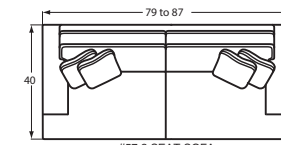

#57 2 SEAT SOFA
79 to 87W x 40D x 37H