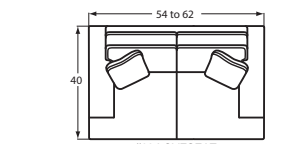

#30 LOVESEAT
54 to 62W x 40D x 37H