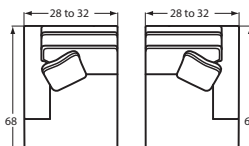

#42 LAF CHAISE
28 to 32W x 68D x 37H