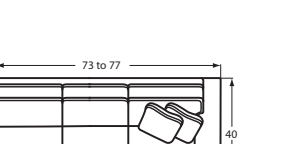

#51 RAF SOFA
73 to 77W x 40D x 37H