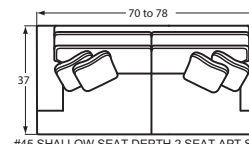

#30 LOVESEAT
54 to 62W x 40D x 37H