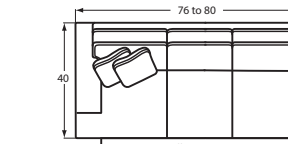

#42 LAF CHAISE
28 to 32W x 68D x 37H