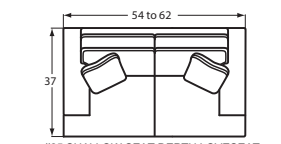

#56 CONVERSATIONAL SOFA
104 to 112W x 38D x 37H