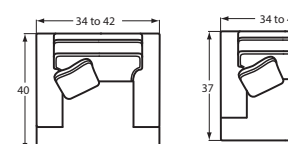

#10 CHAIR
34 to 42W x 40D x 37H