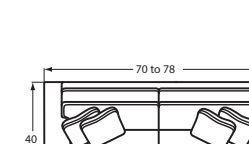

#00 OTTOMAN
33W x 25D x 19H