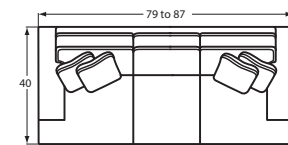

Available Pieces

#50 3 SEAT SOFA
79 to 87W x 40D x 37H