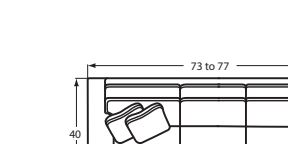

#52 LAF SOFA
73 to 77W x 40D x 37H