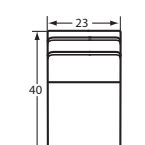

#13 ARMLESS CHAIR
23W x 40D x 37H