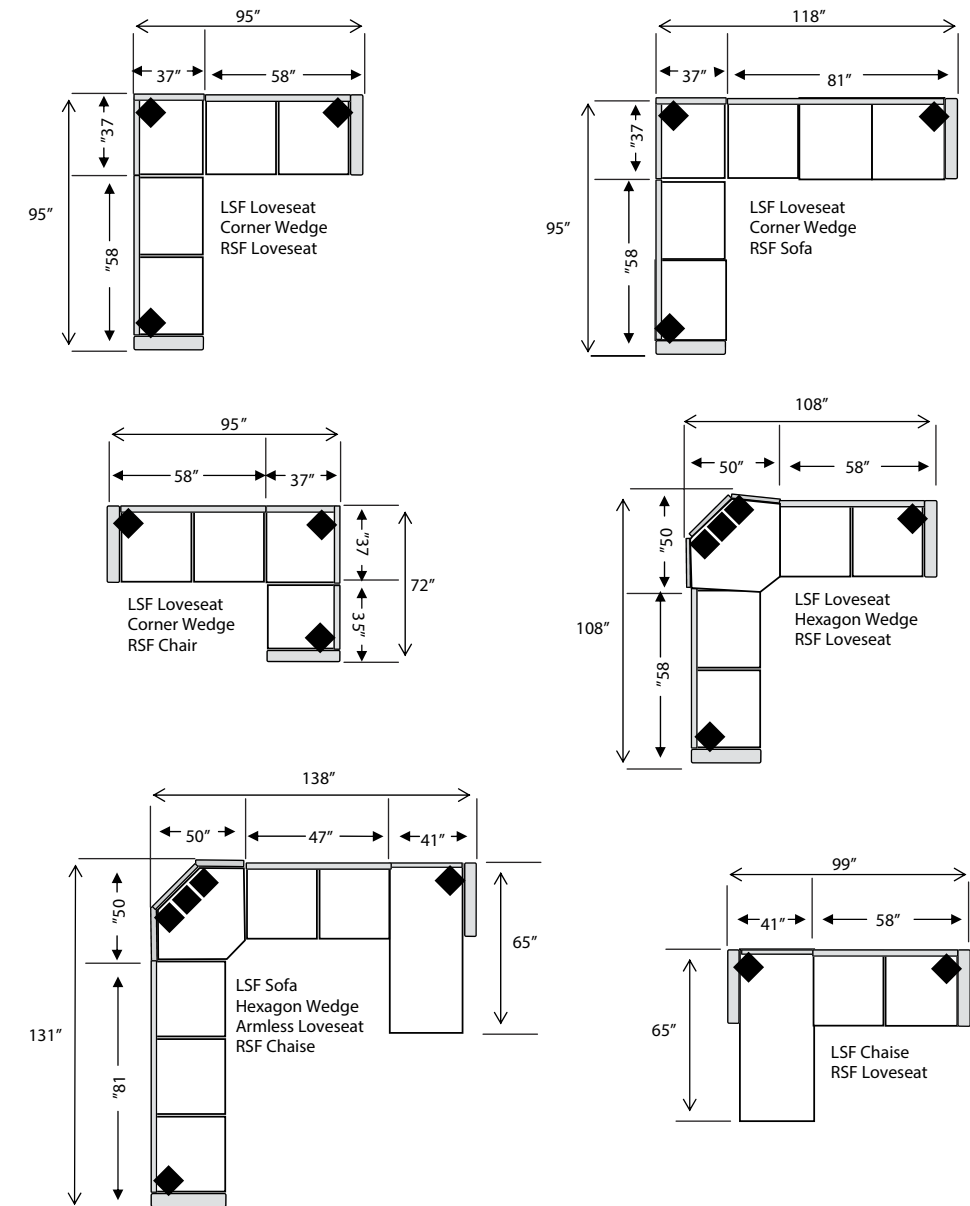

DESIGN YOUR OWN LIVING ROOM

Alyssa Collection Four Seasons Furniture

STANDARD FEATURES AND OPTIONS

- Made in the USA
- Multiple Piece removable cover for easy care
- Drop in Coil Seating Suspension
- For a 41" depth collection please refer to the Murphy Collection