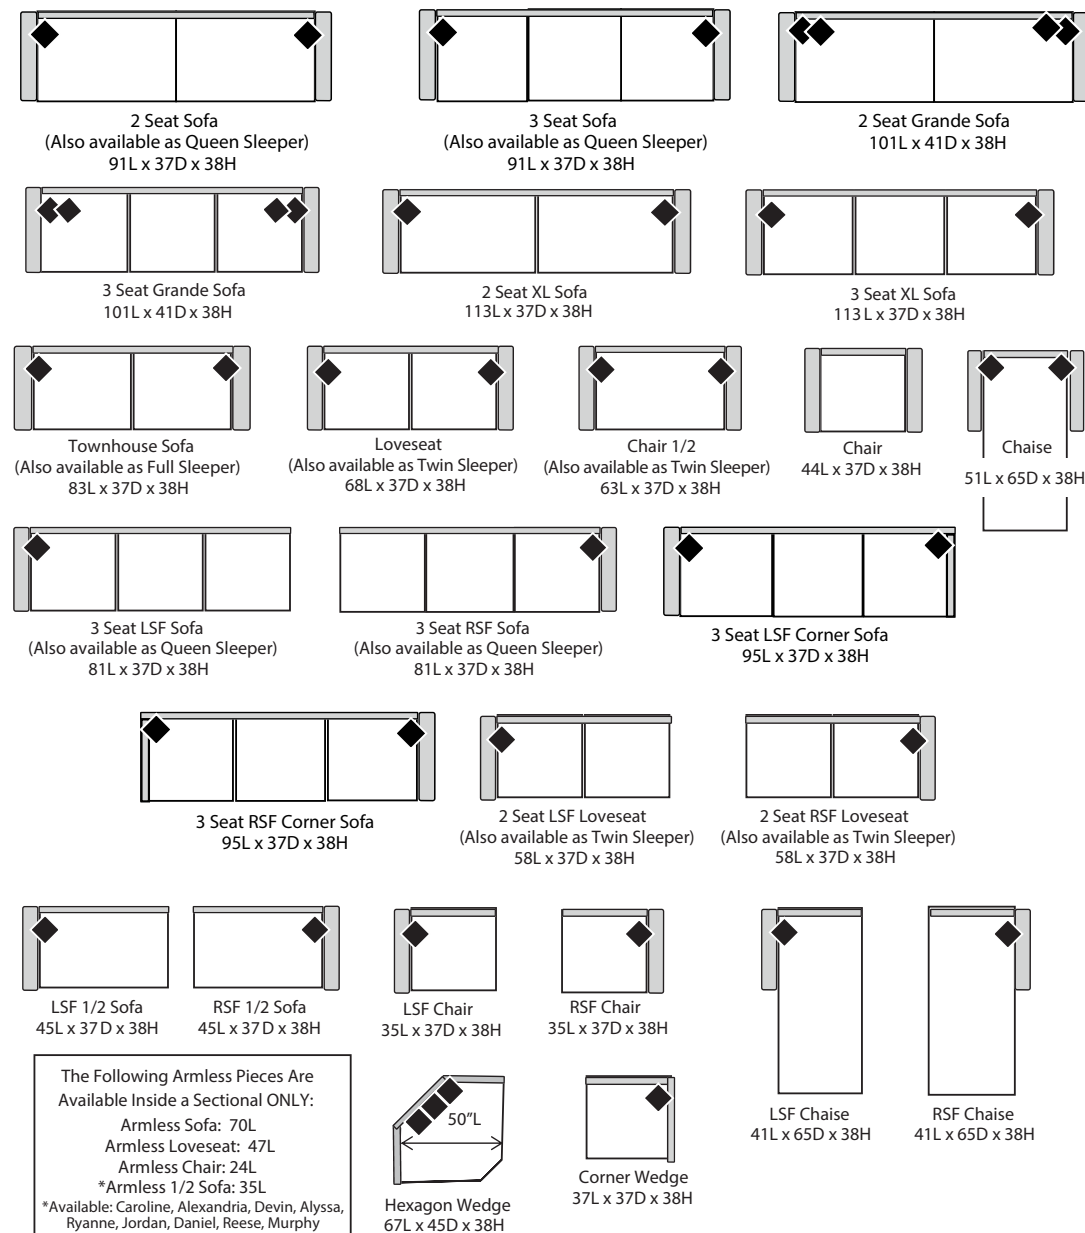

DESIGN YOUR OWN LIVING ROOM

Alyssa Collection Four Seasons Furniture

STANDARD FEATURES AND OPTIONS

- Made in the USA
- Multiple Piece removable cover for easy care
- Drop in Coil Seating Suspension
- For a 41" depth collection please refer to the Murphy Collection