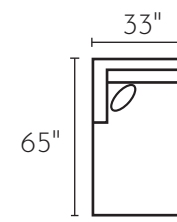

*POPULAR CONFIGURATIONS CONT.

-25L / -15 / -05 / -82R

-25L / -15 / -25R

-25L / -82R

S043270XXX - ESTATE SOFA

**SHOWN IN PHOTO*

S043230XXX - SOFA

S043220XXX - LOVESEAT

S043201XXX - ARM CHAIR

S043202XXX - OTTOMAN

S043225RFX - RAF CONDO SOFA

S043225LFX - LAF CONDO SOFA

S043215XXX - CORNER UNIT

S043210XXX - ARMLESS CHAIR

*POPULAR CONFIGURATIONS

- 25L / - 15 / - 10 / - 25R

- 82L / - 05 / - 82R

S043205XXX - ARMLESS LOVESEAT

S043282LFX - LAF CHAISE

S043229XXX - CHAISE

S043282RFX - RAF CHAISE

*ALL DIMENSIONS ARE APPROXIMATE