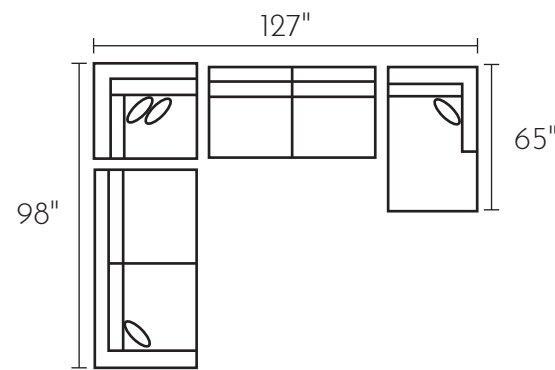

*POPULAR CONFIGURATIONS CONT.

-25L / -15 / -05 / -82R

-25L / -15 / -25R

-25L / -82R

S043270XXX - ESTATE SOFA

**SHOWN IN PHOTO*

S043230XXX - SOFA

S043220XXX - LOVESEAT

S043201XXX - ARM CHAIR

S043202XXX - OTTOMAN

S043225RFX - RAF CONDO SOFA

S043225LFX - LAF CONDO SOFA

S043215XXX - CORNER UNIT

S043210XXX - ARMLESS CHAIR

*POPULAR CONFIGURATIONS

- 25L / - 15 / - 10 / - 25R

- 82L / - 05 / - 82R

S043205XXX - ARMLESS LOVESEAT

S043282LFX - LAF CHAISE

S043229XXX - CHAISE

S043282RFX - RAF CHAISE

*ALL DIMENSIONS ARE APPROXIMATE