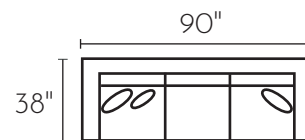

*POPULAR CONFIGURATIONS CONT.

-25L / -15 / -05 / -82R

-25L / -15 / -25R

-25L / -82R

S043270XXX - ESTATE SOFA

**SHOWN IN PHOTO*

S043230XXX - SOFA

S043220XXX - LOVESEAT

S043201XXX - ARM CHAIR

S043202XXX - OTTOMAN

S043225RFX - RAF CONDO SOFA

S043225LFX - LAF CONDO SOFA

S043215XXX - CORNER UNIT

S043210XXX - ARMLESS CHAIR

*POPULAR CONFIGURATIONS

- 25L / - 15 / - 10 / - 25R