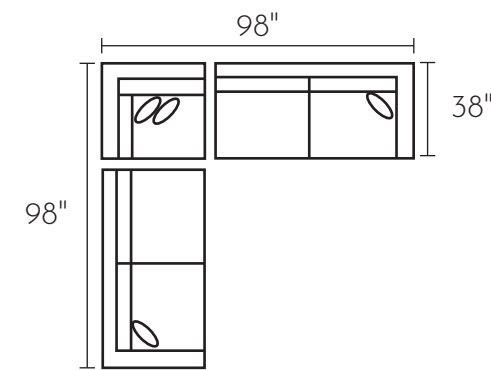

*POPULAR CONFIGURATIONS CONT.

-25L / -15 / -05 / -82R

-25L / -15 / -25R

-25L / -82R

S043270XXX - ESTATE SOFA

**SHOWN IN PHOTO*

S043230XXX - SOFA

S043220XXX - LOVESEAT

S043201XXX - ARM CHAIR

S043202XXX - OTTOMAN

S043225RFX - RAF CONDO SOFA

S043225LFX - LAF CONDO SOFA

S043215XXX - CORNER UNIT

S043210XXX - ARMLESS CHAIR

*POPULAR CONFIGURATIONS

- 25L / - 15 / - 10 / - 25R

- 82L / - 05 / - 82R

S043205XXX - ARMLESS LOVESEAT

S043282LFX - LAF CHAISE

S043229XXX - CHAISE

S043282RFX - RAF CHAISE

*ALL DIMENSIONS ARE APPROXIMATE