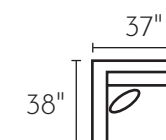

*POPULAR CONFIGURATIONS CONT.

-25L / -15 / -05 / -82R

-25L / -15 / -25R

-25L / -82R

S043270XXX - ESTATE SOFA

**SHOWN IN PHOTO*

S043230XXX - SOFA

S043220XXX - LOVESEAT

S043201XXX - ARM CHAIR

S043202XXX - OTTOMAN

S043225RFX - RAF CONDO SOFA

S043225LFX - LAF CONDO SOFA

S043215XXX - CORNER UNIT

S043210XXX - ARMLESS CHAIR

*POPULAR CONFIGURATIONS

- 25L / - 15 / - 10 / - 25R

- 82L / - 05 / - 82R

S043205XXX - ARMLESS LOVESEAT

S043282LFX - LAF CHAISE

S043229XXX - CHAISE

S043282RFX - RAF CHAISE

*ALL DIMENSIONS ARE APPROXIMATE