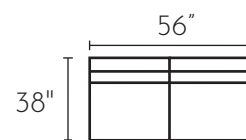

*POPULAR CONFIGURATIONS CONT.

-25L / -15 / -05 / -82R

-25L / -15 / -25R

-25L / -82R

S043270XXX - ESTATE SOFA

**SHOWN IN PHOTO*

S043230XXX - SOFA

S043220XXX - LOVESEAT

S043201XXX - ARM CHAIR

S043202XXX - OTTOMAN

S043225RFX - RAF CONDO SOFA

S043225LFX - LAF CONDO SOFA

S043215XXX - CORNER UNIT

S043210XXX - ARMLESS CHAIR

*POPULAR CONFIGURATIONS

- 25L / - 15 / - 10 / - 25R

- 82L / - 05 / - 82R

S043205XXX - ARMLESS LOVESEAT

S043282LFX - LAF CHAISE

S043229XXX - CHAISE

S043282RFX - RAF CHAISE

*ALL DIMENSIONS ARE APPROXIMATE