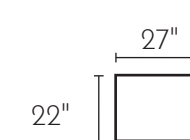

*POPULAR CONFIGURATIONS CONT.

-25L / -15 / -05 / -82R

-25L / -15 / -25R

-25L / -82R

S043270XXX - ESTATE SOFA

**SHOWN IN PHOTO*

S043230XXX - SOFA

S043220XXX - LOVESEAT

S043201XXX - ARM CHAIR

S043202XXX - OTTOMAN

S043225RFX - RAF CONDO SOFA

S043225LFX - LAF CONDO SOFA

S043215XXX - CORNER UNIT

S043210XXX - ARMLESS CHAIR

*POPULAR CONFIGURATIONS

- 25L / - 15 / - 10 / - 25R