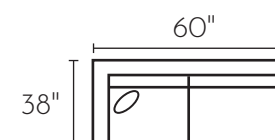

*POPULAR CONFIGURATIONS CONT.

-25L / -15 / -05 / -82R

-25L / -15 / -25R

-25L / -82R

S043270XXX - ESTATE SOFA

**SHOWN IN PHOTO*

S043230XXX - SOFA

S043220XXX - LOVESEAT

S043201XXX - ARM CHAIR

S043202XXX - OTTOMAN

S043225RFX - RAF CONDO SOFA

S043225LFX - LAF CONDO SOFA

S043215XXX - CORNER UNIT

S043210XXX - ARMLESS CHAIR

*POPULAR CONFIGURATIONS

- 25L / - 15 / - 10 / - 25R