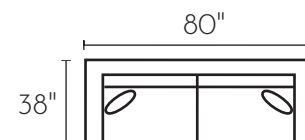

*POPULAR CONFIGURATIONS CONT.

-25L / -15 / -05 / -82R

-25L / -15 / -25R

-25L / -82R

S043270XXX - ESTATE SOFA

**SHOWN IN PHOTO*

S043230XXX - SOFA

S043220XXX - LOVESEAT

S043201XXX - ARM CHAIR

S043202XXX - OTTOMAN

S043225RFX - RAF CONDO SOFA

S043225LFX - LAF CONDO SOFA

S043215XXX - CORNER UNIT

S043210XXX - ARMLESS CHAIR

*POPULAR CONFIGURATIONS

- 25L / - 15 / - 10 / - 25R