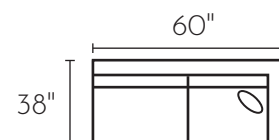

*POPULAR CONFIGURATIONS CONT.

-25L / -15 / -05 / -82R

-25L / -15 / -25R

-25L / -82R

S043270XXX - ESTATE SOFA

**SHOWN IN PHOTO*

S043230XXX - SOFA

S043220XXX - LOVESEAT

S043201XXX - ARM CHAIR

S043202XXX - OTTOMAN

S043225RFX - RAF CONDO SOFA

S043225LFX - LAF CONDO SOFA

S043215XXX - CORNER UNIT

S043210XXX - ARMLESS CHAIR

*POPULAR CONFIGURATIONS

- 25L / - 15 / - 10 / - 25R