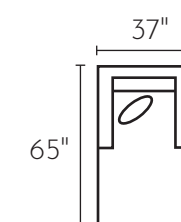

S043201XXX - ARM CHAIR

S043202XXX - OTTOMAN

S043225RFX - RAF CONDO SOFA

S043225LFX - LAF CONDO SOFA

S043215XXX - CORNER UNIT

S043210XXX - ARMLESS CHAIR

*POPULAR CONFIGURATIONS

- 25L / - 15 / - 10 / - 25R

- 82L / - 05 / - 82R

S043205XXX - ARMLESS LOVESEAT

S043282LFX - LAF CHAISE

S043229XXX - CHAISE

S043282RFX - RAF CHAISE

*ALL DIMENSIONS ARE APPROXIMATE