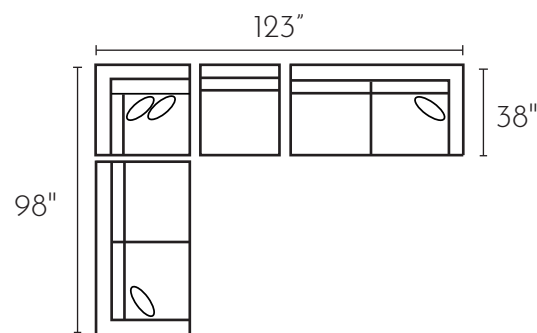

*POPULAR CONFIGURATIONS CONT.

-25L / -15 / -05 / -82R

-25L / -15 / -25R

-25L / -82R

S043270XXX - ESTATE SOFA

**SHOWN IN PHOTO*

S043230XXX - SOFA

S043220XXX - LOVESEAT

S043201XXX - ARM CHAIR

S043202XXX - OTTOMAN

S043225RFX - RAF CONDO SOFA

S043225LFX - LAF CONDO SOFA

S043215XXX - CORNER UNIT

S043210XXX - ARMLESS CHAIR

*POPULAR CONFIGURATIONS

- 25L / - 15 / - 10 / - 25R

- 82L / - 05 / - 82R

S043205XXX - ARMLESS LOVESEAT

S043282LFX - LAF CHAISE

S043229XXX - CHAISE

S043282RFX - RAF CHAISE

*ALL DIMENSIONS ARE APPROXIMATE