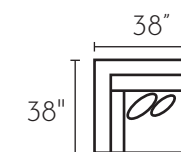

*POPULAR CONFIGURATIONS CONT.

-25L / -15 / -05 / -82R

-25L / -15 / -25R

-25L / -82R

S043270XXX - ESTATE SOFA

**SHOWN IN PHOTO*

S043230XXX - SOFA

S043220XXX - LOVESEAT

S043201XXX - ARM CHAIR

S043202XXX - OTTOMAN

S043225RFX - RAF CONDO SOFA

S043225LFX - LAF CONDO SOFA

S043215XXX - CORNER UNIT

S043210XXX - ARMLESS CHAIR

*POPULAR CONFIGURATIONS

- 25L / - 15 / - 10 / - 25R

- 82L / - 05 / - 82R

S043205XXX - ARMLESS LOVESEAT

S043282LFX - LAF CHAISE

S043229XXX - CHAISE

S043282RFX - RAF CHAISE

*ALL DIMENSIONS ARE APPROXIMATE