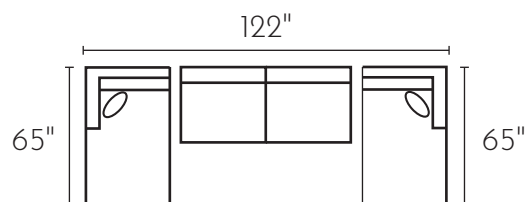

*POPULAR CONFIGURATIONS CONT.

-25L / -15 / -05 / -82R

-25L / -15 / -25R

-25L / -82R

S043270XXX - ESTATE SOFA

**SHOWN IN PHOTO*

S043230XXX - SOFA

S043220XXX - LOVESEAT

S043201XXX - ARM CHAIR

S043202XXX - OTTOMAN

S043225RFX - RAF CONDO SOFA

S043225LFX - LAF CONDO SOFA

S043215XXX - CORNER UNIT

S043210XXX - ARMLESS CHAIR

*POPULAR CONFIGURATIONS

- 25L / - 15 / - 10 / - 25R

- 82L / - 05 / - 82R

S043205XXX - ARMLESS LOVESEAT

S043282LFX - LAF CHAISE

S043229XXX - CHAISE

S043282RFX - RAF CHAISE

*ALL DIMENSIONS ARE APPROXIMATE