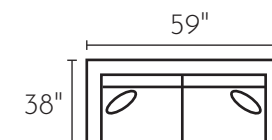

*POPULAR CONFIGURATIONS CONT.

-25L / -15 / -05 / -82R

-25L / -15 / -25R

-25L / -82R

S043270XXX - ESTATE SOFA

**SHOWN IN PHOTO*

S043230XXX - SOFA

S043220XXX - LOVESEAT

S043201XXX - ARM CHAIR

S043202XXX - OTTOMAN

S043225RFX - RAF CONDO SOFA

S043225LFX - LAF CONDO SOFA

S043215XXX - CORNER UNIT

S043210XXX - ARMLESS CHAIR

*POPULAR CONFIGURATIONS

- 25L / - 15 / - 10 / - 25R