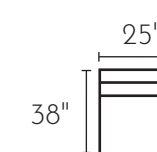

*POPULAR CONFIGURATIONS CONT.

-25L / -15 / -05 / -82R

-25L / -15 / -25R

-25L / -82R

S043270XXX - ESTATE SOFA

**SHOWN IN PHOTO*

S043230XXX - SOFA

S043220XXX - LOVESEAT

S043201XXX - ARM CHAIR

S043202XXX - OTTOMAN

S043225RFX - RAF CONDO SOFA

S043225LFX - LAF CONDO SOFA

S043215XXX - CORNER UNIT

S043210XXX - ARMLESS CHAIR

*POPULAR CONFIGURATIONS

- 25L / - 15 / - 10 / - 25R

- 82L / - 05 / - 82R

S043205XXX - ARMLESS LOVESEAT

S043282LFX - LAF CHAISE

S043229XXX - CHAISE

S043282RFX - RAF CHAISE

*ALL DIMENSIONS ARE APPROXIMATE