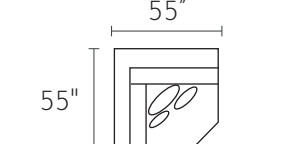

-26R CONDO SOFA

-84L LAF CUDDLER

-84R RAF CUDDLER

-03 ARMLESS CONDO

-10 ARMLESS CHAIR

-11 SEATING WEDGE

-82L LAF CHAISE

-82R RAF CHAISE

*ALL DIMENSIONS ARE APPROXIMATE