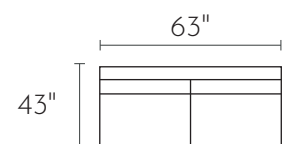

-03 ARMLESS CONDO