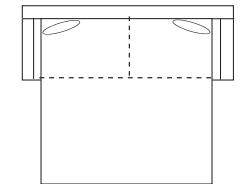

Loveseat

Loveseat-004
AR - L62" x D39" x H37"
AT - L58" x D39" x H37"
AS - L58" x D39" x H37"
AE - L58" x D39" x H37"

BACK

Box

Knife

ARM

Roll

Track

Scoop

English

BASE

Tapered

Turned

Shaped

2 Seat

Sofa-033 (2 over 2)
AR - L93" x D39" x H37"
AT - L89" x D39" x H37"
AS - L89" x D39" x H37"
AE - L89" x D39" x H37"

2 Seat

Sofa-022 (2 over 2)
AR - L87" x D39" x H37"
AT - L83" x D39" x H37"
AS - L83" x D39" x H37"
AE - L83" x D39" x H37"

2 Seat

Sofa-021 (2 over 2)
AR - L81" x D39" x H37"
AT - L77" x D39" x H37"
AS - L77" x D39" x H37"
AE - L77" x D39" x H37"

**Regular Sleeper
2 Seat**

Regular 2 Seat Sofa
Sleeper-031
(2 over 2)
AR - L87" x D39" x H37"
AT - L83" x D39" x H37"
AS - L83" x D39" x H37"
AE - L83" x D39" x H37"

Chair

Chair-006
AR - L35" x D39" x H37"
AT - L31" x D39" x H37"
AS - L31" x D39" x H37"
AE - L31" x D39" x H37"