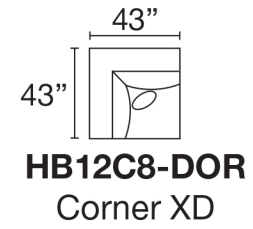

MaxHOME®

HB12C8 SECTIONAL

HB12C8-BMP-DOR-DMA-DMA-DOR-DMA-DOR

MODULAR PIECES

POPULAR CONFIGURATIONS

HB12C8-DOR-DMA-DOR-DMA-DMA-DOR-DMA-DOR
8 Piece Modular Sectional

HB12C8-BMP-DOR-DMA-DMA-DOR-DMA-DOR
7 Piece Modular Sectional

HB12C8-DOR-DMA-DOR-DMA-DOR
5 Piece Modular Sectional

HB12C8-BMP-DOR-DMA-DMA-DOR
5 Piece Modular Sectional

HB12C8-DOR-DMA-DMA-DOR
4 Piece Modular Sectional

HB12C8-BMP-DOR-DMA-DOR
4 Piece Modular Sectional

HB12C8-DOR-DMA-DOR
3 Piece Modular Sectional

HB12C8-DOR-DMA-BMP
3 Piece Modular Sectional

Seat Height: 18" - Seat Depth: 27" - Arm Height: 24"

January 2020
All dimensions are approximate