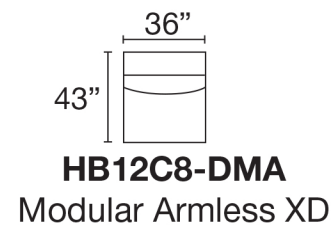

MaxHOME®

HB12C8 SECTIONAL

HB12C8-BMP-DOR-DMA-DMA-DOR-DMA-DOR

MODULAR PIECES

POPULAR CONFIGURATIONS

HB12C8-DOR-DMA-DOR-DMA-DMA-DOR-DMA-DOR
8 Piece Modular Sectional

HB12C8-BMP-DOR-DMA-DMA-DOR-DMA-DOR
7 Piece Modular Sectional

HB12C8-DOR-DMA-DOR-DMA-DOR
5 Piece Modular Sectional

HB12C8-BMP-DOR-DMA-DMA-DOR
5 Piece Modular Sectional

HB12C8-DOR-DMA-DMA-DOR
4 Piece Modular Sectional

HB12C8-BMP-DOR-DMA-DOR
4 Piece Modular Sectional

HB12C8-DOR-DMA-DOR
3 Piece Modular Sectional

HB12C8-DOR-DMA-BMP
3 Piece Modular Sectional

Seat Height: 18" - Seat Depth: 27" - Arm Height: 24"

January 2020
All dimensions are approximate