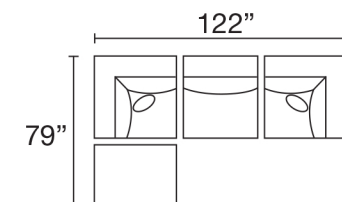

MaxHOME®

HB12C8 SECTIONAL

HB12C8-BMP-DOR-DMA-DMA-DOR-DMA-DOR

MODULAR PIECES

POPULAR CONFIGURATIONS

HB12C8-DOR-DMA-DOR-DMA-DMA-DOR-DMA-DOR
8 Piece Modular Sectional

HB12C8-BMP-DOR-DMA-DMA-DOR-DMA-DOR
7 Piece Modular Sectional

HB12C8-DOR-DMA-DOR-DMA-DOR
5 Piece Modular Sectional

HB12C8-BMP-DOR-DMA-DMA-DOR
5 Piece Modular Sectional

HB12C8-DOR-DMA-DMA-DOR
4 Piece Modular Sectional

HB12C8-BMP-DOR-DMA-DOR
4 Piece Modular Sectional

HB12C8-DOR-DMA-DOR
3 Piece Modular Sectional

HB12C8-DOR-DMA-BMP
3 Piece Modular Sectional

Seat Height: 18" - Seat Depth: 27" - Arm Height: 24"

January 2020
All dimensions are approximate