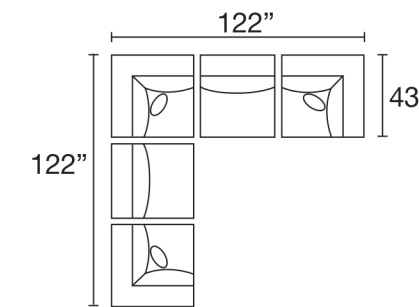

MaxHOME®

HB12C8 SECTIONAL

HB12C8-BMP-DOR-DMA-DMA-DOR-DMA-DOR

MODULAR PIECES

POPULAR CONFIGURATIONS

HB12C8-DOR-DMA-DOR-DMA-DMA-DOR-DMA-DOR
8 Piece Modular Sectional

HB12C8-BMP-DOR-DMA-DMA-DOR-DMA-DOR
7 Piece Modular Sectional

HB12C8-DOR-DMA-DOR-DMA-DOR
5 Piece Modular Sectional

HB12C8-BMP-DOR-DMA-DMA-DOR
5 Piece Modular Sectional

HB12C8-DOR-DMA-DMA-DOR
4 Piece Modular Sectional

HB12C8-BMP-DOR-DMA-DOR
4 Piece Modular Sectional

HB12C8-DOR-DMA-DOR
3 Piece Modular Sectional

HB12C8-DOR-DMA-BMP
3 Piece Modular Sectional

Seat Height: 18" - Seat Depth: 27" - Arm Height: 24"

January 2020
All dimensions are approximate