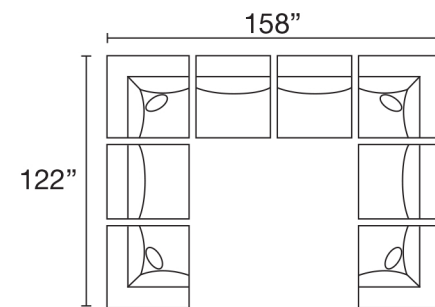

MaxHOME®

HB12C8 SECTIONAL

HB12C8-BMP-DOR-DMA-DMA-DOR-DMA-DOR

MODULAR PIECES

POPULAR CONFIGURATIONS

HB12C8-DOR-DMA-DOR-DMA-DMA-DOR-DMA-DOR
8 Piece Modular Sectional

HB12C8-BMP-DOR-DMA-DMA-DOR-DMA-DOR
7 Piece Modular Sectional

HB12C8-DOR-DMA-DOR-DMA-DOR
5 Piece Modular Sectional

HB12C8-BMP-DOR-DMA-DMA-DOR
5 Piece Modular Sectional

HB12C8-DOR-DMA-DMA-DOR
4 Piece Modular Sectional

HB12C8-BMP-DOR-DMA-DOR
4 Piece Modular Sectional

HB12C8-DOR-DMA-DOR
3 Piece Modular Sectional

HB12C8-DOR-DMA-BMP
3 Piece Modular Sectional

Seat Height: 18" - Seat Depth: 27" - Arm Height: 24"

January 2020
All dimensions are approximate