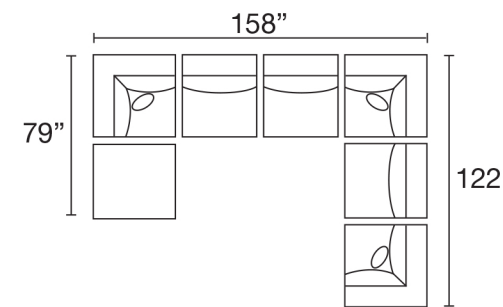

MaxHOME®

HB12C8 SECTIONAL

HB12C8-BMP-DOR-DMA-DMA-DOR-DMA-DOR

MODULAR PIECES

POPULAR CONFIGURATIONS

HB12C8-DOR-DMA-DOR-DMA-DMA-DOR-DMA-DOR
8 Piece Modular Sectional

HB12C8-BMP-DOR-DMA-DMA-DOR-DMA-DOR
7 Piece Modular Sectional

HB12C8-DOR-DMA-DOR-DMA-DOR
5 Piece Modular Sectional

HB12C8-BMP-DOR-DMA-DMA-DOR
5 Piece Modular Sectional

HB12C8-DOR-DMA-DMA-DOR
4 Piece Modular Sectional

HB12C8-BMP-DOR-DMA-DOR
4 Piece Modular Sectional

HB12C8-DOR-DMA-DOR
3 Piece Modular Sectional

HB12C8-DOR-DMA-BMP
3 Piece Modular Sectional

Seat Height: 18" - Seat Depth: 27" - Arm Height: 24"

January 2020
All dimensions are approximate