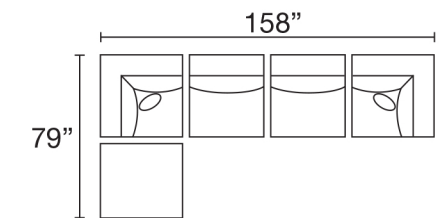

MaxHOME®

HB12C8 SECTIONAL

HB12C8-BMP-DOR-DMA-DMA-DOR-DMA-DOR

MODULAR PIECES

POPULAR CONFIGURATIONS

HB12C8-DOR-DMA-DOR-DMA-DMA-DOR-DMA-DOR
8 Piece Modular Sectional

HB12C8-BMP-DOR-DMA-DMA-DOR-DMA-DOR
7 Piece Modular Sectional

HB12C8-DOR-DMA-DOR-DMA-DOR
5 Piece Modular Sectional

HB12C8-BMP-DOR-DMA-DMA-DOR
5 Piece Modular Sectional

HB12C8-DOR-DMA-DMA-DOR
4 Piece Modular Sectional

HB12C8-BMP-DOR-DMA-DOR
4 Piece Modular Sectional

HB12C8-DOR-DMA-DOR
3 Piece Modular Sectional

HB12C8-DOR-DMA-BMP
3 Piece Modular Sectional

Seat Height: 18" - Seat Depth: 27" - Arm Height: 24"

January 2020
All dimensions are approximate