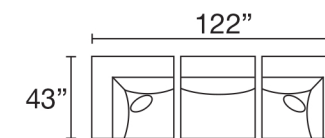

HB12C8-DOR-DMA-DOR-DMA-DOR
5 Piece Modular Sectional

HB12C8-BMP-DOR-DMA-DMA-DOR
5 Piece Modular Sectional

HB12C8-DOR-DMA-DMA-DOR
4 Piece Modular Sectional

HB12C8-BMP-DOR-DMA-DOR
4 Piece Modular Sectional

HB12C8-DOR-DMA-DOR
3 Piece Modular Sectional

HB12C8-DOR-DMA-BMP
3 Piece Modular Sectional

Seat Height: 18" - Seat Depth: 27" - Arm Height: 24"

January 2020
All dimensions are approximate