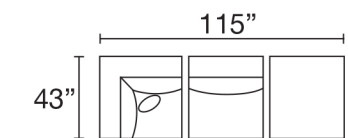

HB12C8-DOR-DMA-DOR-DMA-DOR
5 Piece Modular Sectional

HB12C8-BMP-DOR-DMA-DMA-DOR
5 Piece Modular Sectional

HB12C8-DOR-DMA-DMA-DOR
4 Piece Modular Sectional

HB12C8-BMP-DOR-DMA-DOR
4 Piece Modular Sectional

HB12C8-DOR-DMA-DOR
3 Piece Modular Sectional

HB12C8-DOR-DMA-BMP
3 Piece Modular Sectional

Seat Height: 18" - Seat Depth: 27" - Arm Height: 24"

January 2020
All dimensions are approximate