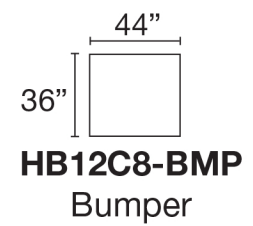

MaxHOME®

HB12C8 SECTIONAL

HB12C8-BMP-DOR-DMA-DMA-DOR-DMA-DOR

MODULAR PIECES

POPULAR CONFIGURATIONS

HB12C8-DOR-DMA-DOR-DMA-DMA-DOR-DMA-DOR
8 Piece Modular Sectional

HB12C8-BMP-DOR-DMA-DMA-DOR-DMA-DOR
7 Piece Modular Sectional

HB12C8-DOR-DMA-DOR-DMA-DOR
5 Piece Modular Sectional

HB12C8-BMP-DOR-DMA-DMA-DOR
5 Piece Modular Sectional

HB12C8-DOR-DMA-DMA-DOR
4 Piece Modular Sectional

HB12C8-BMP-DOR-DMA-DOR
4 Piece Modular Sectional

HB12C8-DOR-DMA-DOR
3 Piece Modular Sectional

HB12C8-DOR-DMA-BMP
3 Piece Modular Sectional

Seat Height: 18" - Seat Depth: 27" - Arm Height: 24"

January 2020
All dimensions are approximate