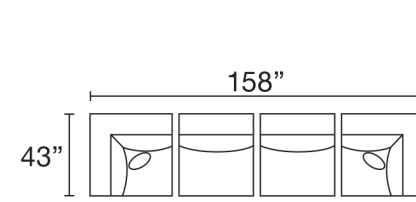

MaxHOME®

HB12C8 SECTIONAL

HB12C8-BMP-DOR-DMA-DMA-DOR-DMA-DOR

MODULAR PIECES

POPULAR CONFIGURATIONS

HB12C8-DOR-DMA-DOR-DMA-DMA-DOR-DMA-DOR
8 Piece Modular Sectional

HB12C8-BMP-DOR-DMA-DMA-DOR-DMA-DOR
7 Piece Modular Sectional

HB12C8-DOR-DMA-DOR-DMA-DOR
5 Piece Modular Sectional

HB12C8-BMP-DOR-DMA-DMA-DOR
5 Piece Modular Sectional

HB12C8-DOR-DMA-DMA-DOR
4 Piece Modular Sectional

HB12C8-BMP-DOR-DMA-DOR
4 Piece Modular Sectional

HB12C8-DOR-DMA-DOR
3 Piece Modular Sectional

HB12C8-DOR-DMA-BMP
3 Piece Modular Sectional

Seat Height: 18" - Seat Depth: 27" - Arm Height: 24"

January 2020
All dimensions are approximate