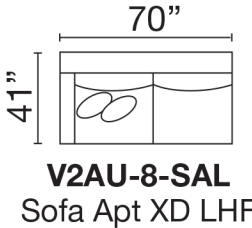

## V2AU-8 SECTIONAL

V2AU-8-ML-MA-DOR-SAA-DHR

### AVAILABLE LIVING ROOM PIECES

Seat Height: 21" - Seat Depth: 26" - Arm Height: 27"

January 2020  
All dimensions are approximate