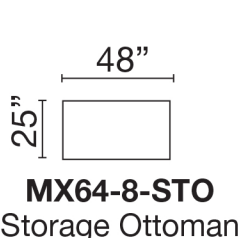

## V2AU-8 SECTIONAL

V2AU-8-ML-MA-DOR-SAA-DHR

### AVAILABLE LIVING ROOM PIECES

Seat Height: 21" - Seat Depth: 26" - Arm Height: 27"

January 2020  
All dimensions are approximate