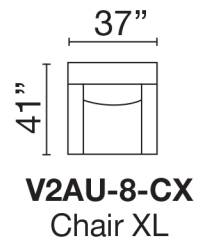

## V2AU-8 SECTIONAL

V2AU-8-ML-MA-DOR-SAA-DHR

### AVAILABLE LIVING ROOM PIECES

Seat Height: 21" - Seat Depth: 26" - Arm Height: 27"

January 2020  
All dimensions are approximate