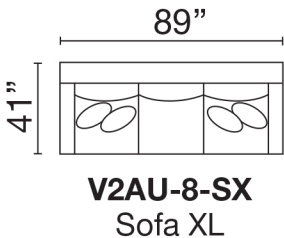

## V2AU-8 SECTIONAL

V2AU-8-ML-MA-DOR-SAA-DHR

### AVAILABLE LIVING ROOM PIECES

Seat Height: 21" - Seat Depth: 26" - Arm Height: 27"

January 2020  
All dimensions are approximate