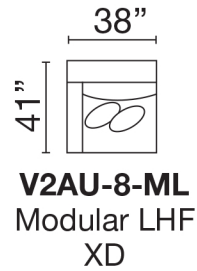

## V2AU-8 SECTIONAL

V2AU-8-ML-MA-DOR-SAA-DHR

### AVAILABLE LIVING ROOM PIECES

Seat Height: 21" - Seat Depth: 26" - Arm Height: 27"

January 2020  
All dimensions are approximate