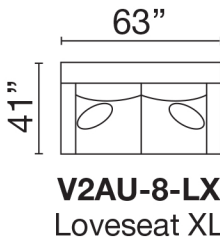

## V2AU-8 SECTIONAL

V2AU-8-ML-MA-DOR-SAA-DHR

### AVAILABLE LIVING ROOM PIECES

Seat Height: 21" - Seat Depth: 26" - Arm Height: 27"

January 2020  
All dimensions are approximate