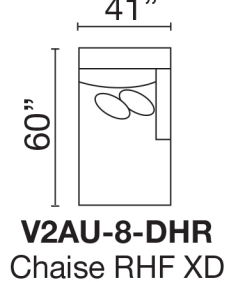

## V2AU-8 SECTIONAL

V2AU-8-ML-MA-DOR-SAA-DHR

### AVAILABLE LIVING ROOM PIECES

Seat Height: 21" - Seat Depth: 26" - Arm Height: 27"

January 2020  
All dimensions are approximate