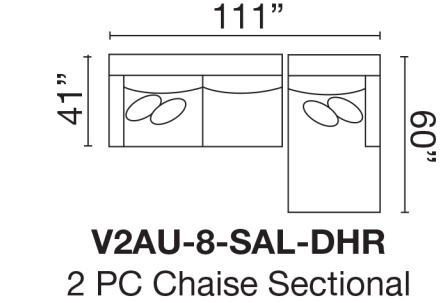

POPULAR CONFIGURATIONS