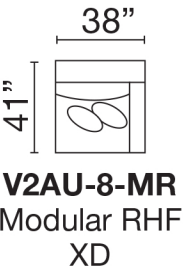

## V2AU-8 SECTIONAL

V2AU-8-ML-MA-DOR-SAA-DHR

### AVAILABLE LIVING ROOM PIECES

Seat Height: 21" - Seat Depth: 26" - Arm Height: 27"

January 2020  
All dimensions are approximate