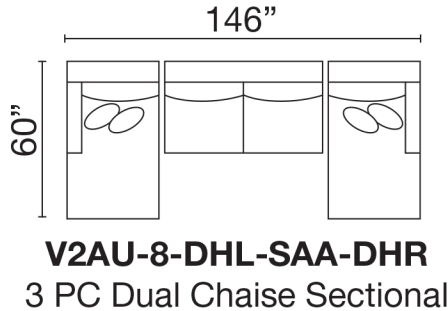

POPULAR CONFIGURATIONS