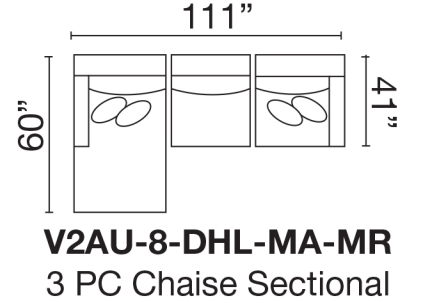

POPULAR CONFIGURATIONS