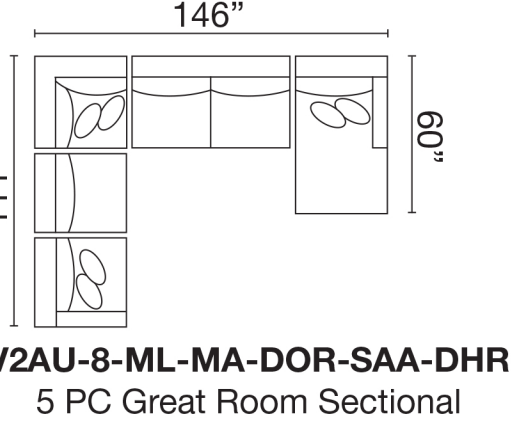

POPULAR CONFIGURATIONS

AVAILABLE SECTIONAL PIECES

AVAILABLE LIVING ROOM PIECES

Seat Height: 21" - Seat Depth: 26" - Arm Height: 27"

January 2020
All dimensions are approximate