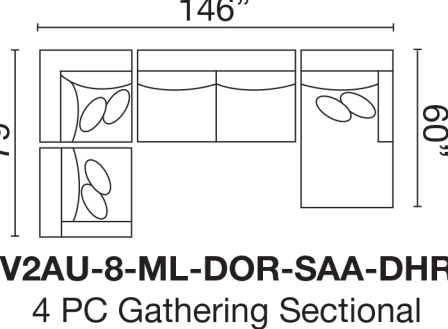

POPULAR CONFIGURATIONS