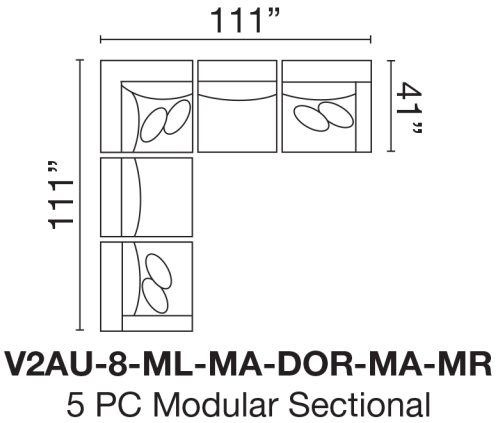

POPULAR CONFIGURATIONS

AVAILABLE SECTIONAL PIECES

AVAILABLE LIVING ROOM PIECES

Seat Height: 21" - Seat Depth: 26" - Arm Height: 27"

January 2020
All dimensions are approximate