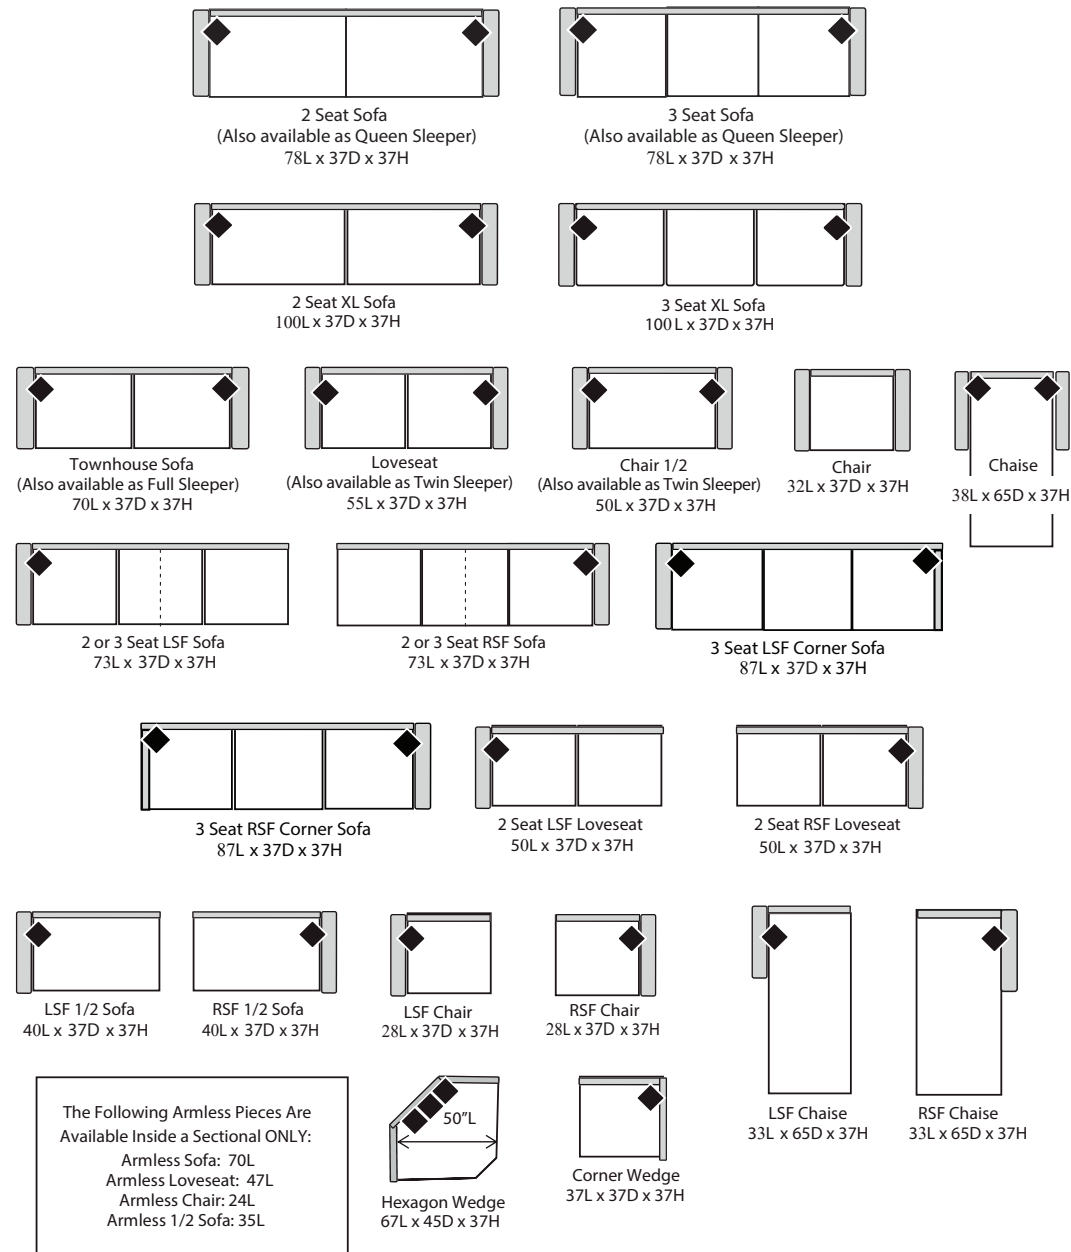

# DESIGN YOUR OWN LIVING ROOM

37"  
Depth

## Easton Collection Four Seasons Furniture

41"  
Depth

### STANDARD FEATURES AND OPTIONS

- Available in 2 Depths 37" & 41"
- Made in the USA
- Multiple Piece removable cover for easy care
- Drop in Coil Seating Suspension

**Four Seasons**  
casual custom furniture