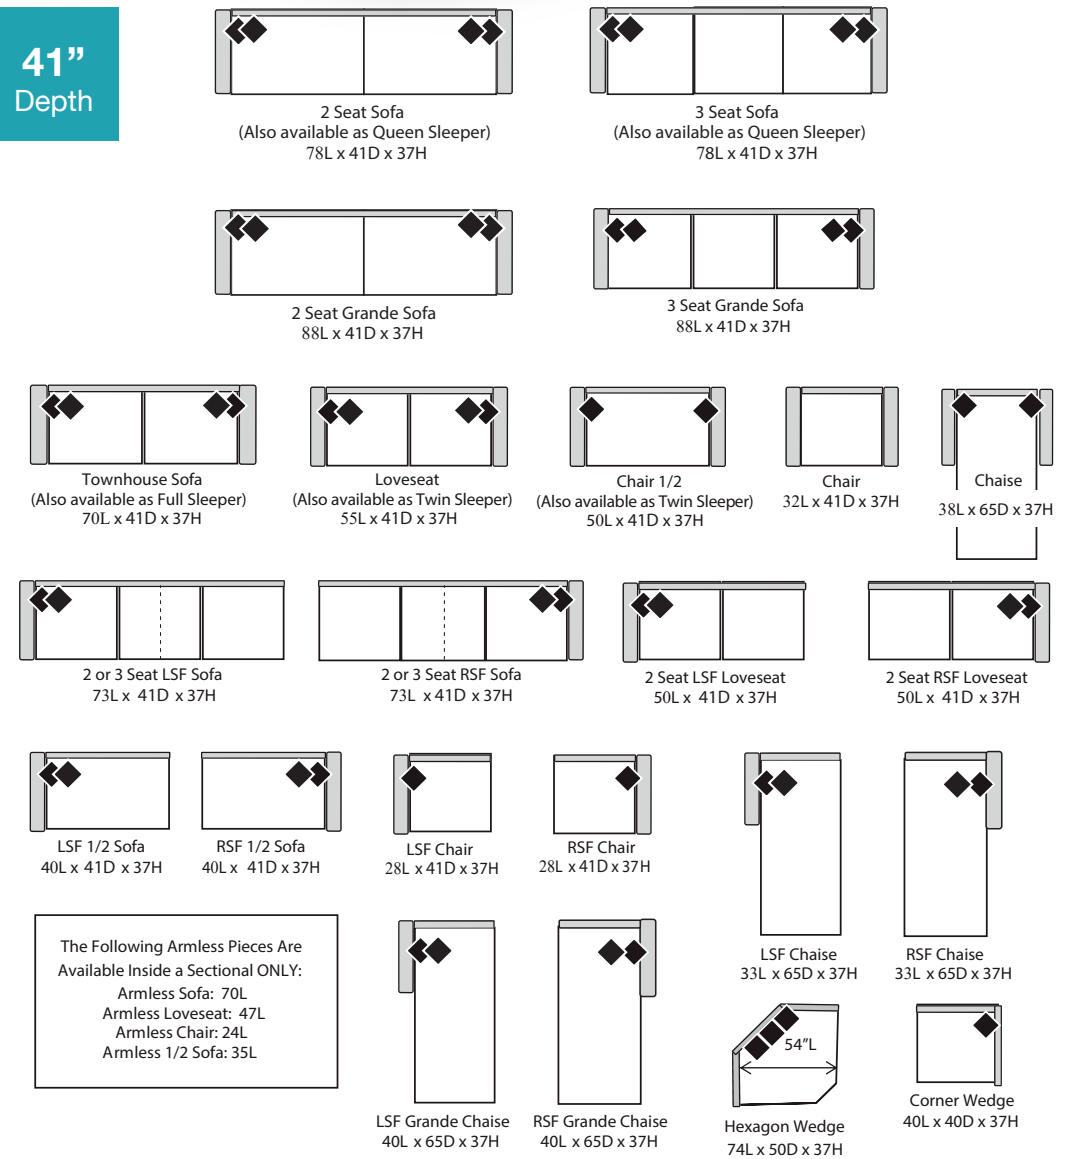

# DESIGN YOUR OWN LIVING ROOM

37"  
Depth

## Easton Collection Four Seasons Furniture

41"  
Depth

### STANDARD FEATURES AND OPTIONS

- Available in 2 Depths 37" & 41"
- Made in the USA
- Multiple Piece removable cover for easy care
- Drop in Coil Seating Suspension

**Four Seasons**  
casual custom furniture