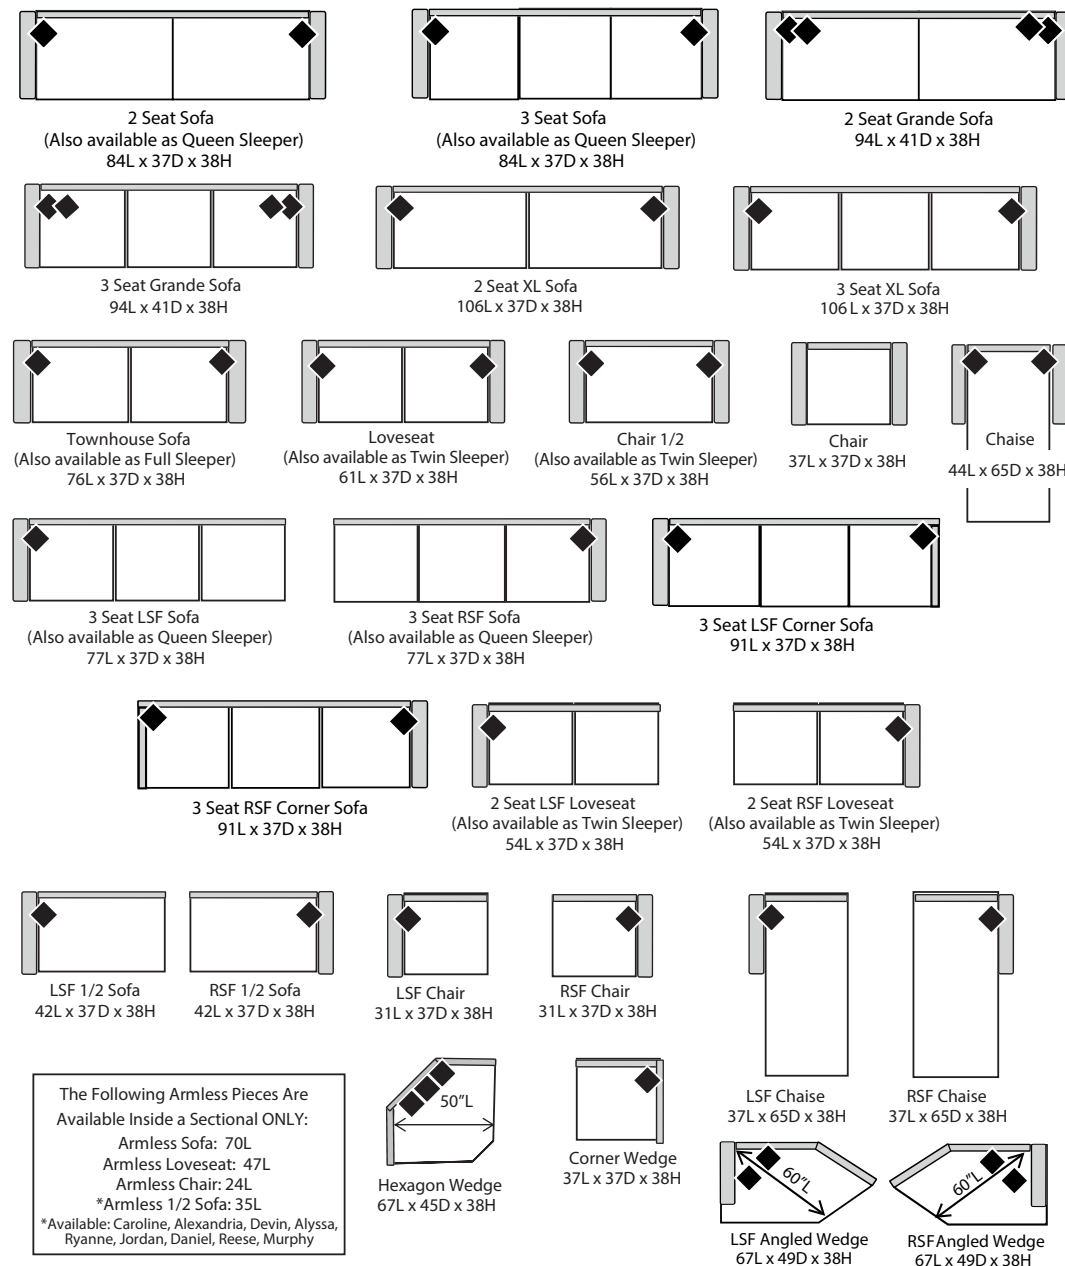

### STANDARD FEATURES AND OPTIONS

- Made in the USA
- Multiple Piece removable cover for easy care
- Drop in Coil Seating Suspension
- For a 41" depth collection please refer to the Daniel Collection.

**Four Seasons**  
casual custom furniture