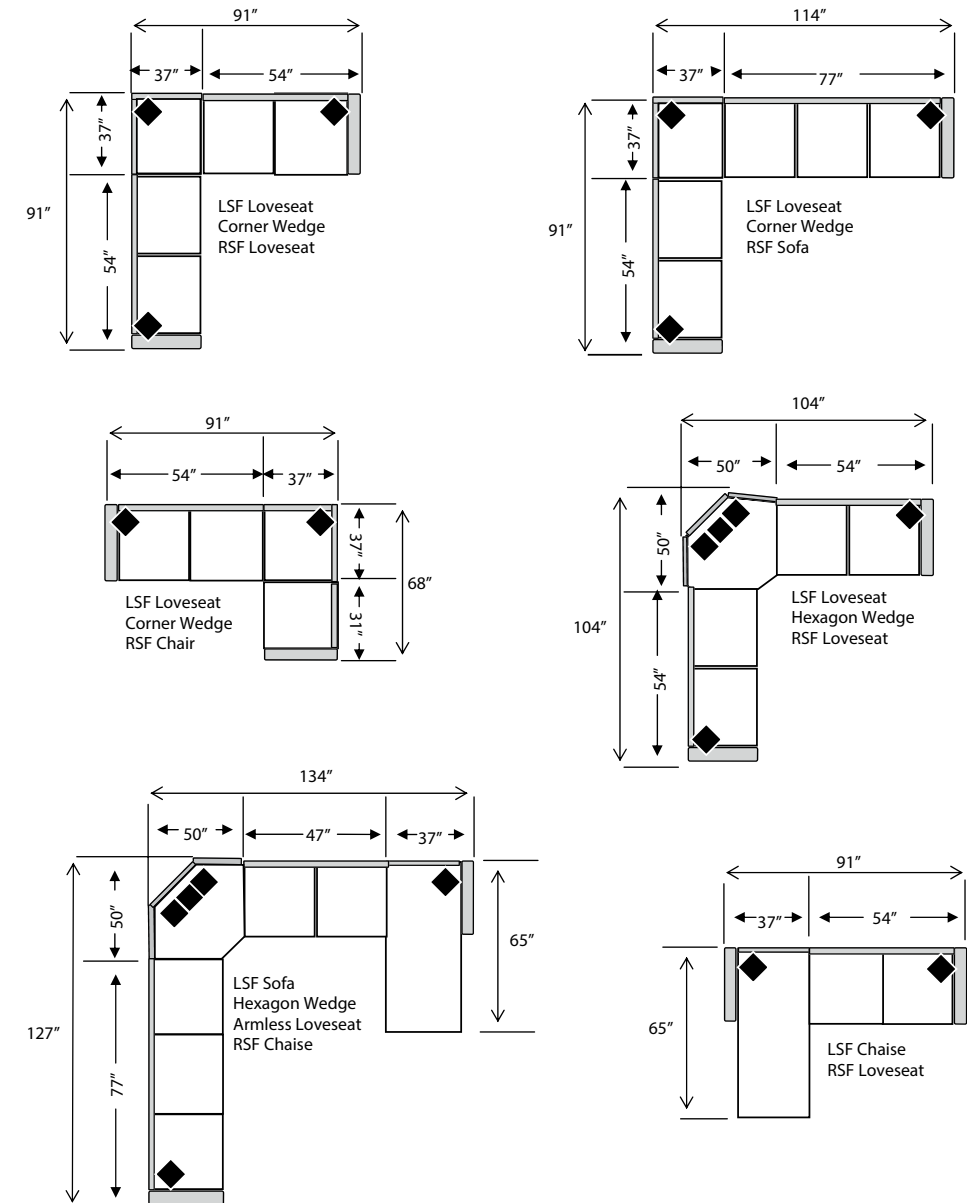

### STANDARD FEATURES AND OPTIONS

- Made in the USA
- Multiple Piece removable cover for easy care
- Drop in Coil Seating Suspension
- For a 41" depth collection please refer to the Daniel Collection.

**Four Seasons**  
casual custom furniture