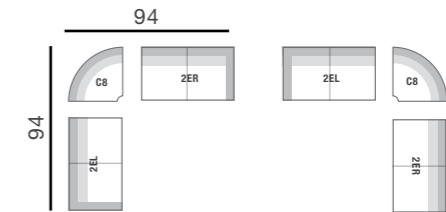

BELFAST

COMBINATIONS

3S2UA
3 Seat Pwr
Reclining Sofa
82Wx38Dx40H

2S2UA
Pwr Reclining
Loveseat
61Wx38Dx40H

1S1U
Pwr Recliner
39Wx38Dx40H

2EL1UA
LAF Pwr
Reclining
Loveseat
52Wx38Dx40H

2ER1UA
RAF Pwr
Reclining
Loveseat
52Wx38Dx40H

1EL1U
LAF Pwr
Recliner
31Wx38Dx40H

1ER1U
RAF Pwr
Recliner
31Wx38Dx40H

1NA
Armless
Chair
21Wx38Dx40H

3S
3 Seat Stationary
Sofa
82Wx38Dx40H

2S
Stationary
Loveseat
61Wx38Dx40H

AC
Arm Chair
39Wx38Dx40H

SFST
Storage
Ottoman
26Wx23Dx19H

2EL
LAF Sofa
52Wx38Dx40H

2ER
RAF Sofa
52Wx38Dx40H

C8
Sectional
Corner
42Wx42Dx40H

RS-10721-Y