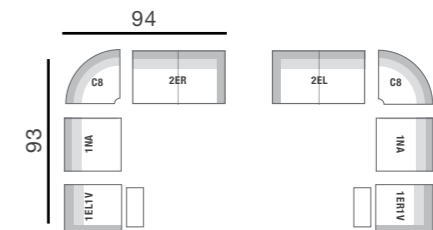

BELFAST

COMBINATIONS

3S2UA
3 Seat Pwr
Reclining Sofa
82Wx38Dx40H

2S2UA
Pwr Reclining
Loveseat
61Wx38Dx40H

1S1U
Pwr Recliner
39Wx38Dx40H

2EL1UA
LAF Pwr
Reclining
Loveseat
52Wx38Dx40H

2ER1UA
RAF Pwr
Reclining
Loveseat
52Wx38Dx40H

1EL1U
LAF Pwr
Recliner
31Wx38Dx40H

1ER1U
RAF Pwr
Recliner
31Wx38Dx40H

1NA
Armless
Chair
21Wx38Dx40H

3S
3 Seat Stationary
Sofa
82Wx38Dx40H

2S
Stationary
Loveseat
61Wx38Dx40H

AC
Arm Chair
39Wx38Dx40H

SFST
Storage
Ottoman
26Wx23Dx19H

2EL
LAF Sofa
52Wx38Dx40H

2ER
RAF Sofa
52Wx38Dx40H

C8
Sectional
Corner
42Wx42Dx40H

RS-10721-Y