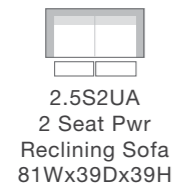

GRANITE

COMBINATIONS

2.5S2UA
2 Seat Pwr
Reclining Sofa
81Wx39Dx39H

2.5S2USA
2 Seat Pwr
Reclining Small
Sofa
77Wx39Dx39H

2S2UA
Pwr Reclining
Loveseat
65Wx39Dx39H

1S1U
Pwr Recliner
42Wx39Dx39H

2.5EL1USA
LAF Pwr
Reclining Sofa
68Wx39Dx39H

2.5ER1USA
RAF Pwr
Reclining Sofa
68Wx39Dx39H

2EL1UA
LAF Pwr
Reclining
Loveseat
56Wx39Dx39H

2ER1UA
RAF Pwr
Reclining
Loveseat
56Wx39Dx39H

1.5EL1U
LAF Pwr
Recliner
41Wx39Dx39H

1.5ER1U
RAF Pwr
Recliner
41Wx39Dx39H