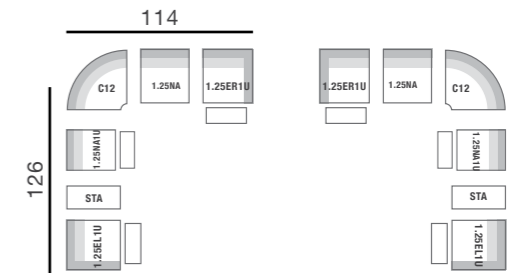

GRANITE

COMBINATIONS

2.5S2UA
2 Seat Pwr
Reclining Sofa
81Wx39Dx39H

2.5S2USA
2 Seat Pwr
Reclining Small
Sofa
77Wx39Dx39H

2S2UA
Pwr Reclining
Loveseat
65Wx39Dx39H

1S1U
Pwr Recliner
42Wx39Dx39H

2.5EL1USA
LAF Pwr
Reclining Sofa
68Wx39Dx39H

2.5ER1USA
RAF Pwr
Reclining Sofa
68Wx39Dx39H

2EL1UA
LAF Pwr
Reclining
Loveseat
56Wx39Dx39H

2ER1UA
RAF Pwr
Reclining
Loveseat
56Wx39Dx39H

1.5EL1U
LAF Pwr
Recliner
41Wx39Dx39H

1.5ER1U
RAF Pwr
Recliner
41Wx39Dx39H

1.25EL1U
LAF Pwr
Recliner
39Wx39Dx39H

1.25ER1U
RAF Pwr
Recliner
39Wx39Dx39H

1EL1U
LAF Pwr
Recliner
33Wx39Dx39H

1ER1U
RAF Pwr
Recliner
33Wx39Dx39H

1.25NA
Armless
Chair
29Wx39Dx39H

1.25NA1V
Armless Pwr
Recliner
29Wx39Dx39H

1NA
Armless
Chair
23Wx39Dx39H

C12
Sectional
Corner
46Wx46Dx39H

2.5S
Stationary
Sofa
81Wx39Dx39H

2.5SS
Stationary
Sofa
77Wx39Dx39H

2S
Stationary
Loveseat
65Wx39Dx39H

STA
Console
13Wx39Dx39H

STA-2USB
Console w/2
USB Ports
13Wx39Dx39H