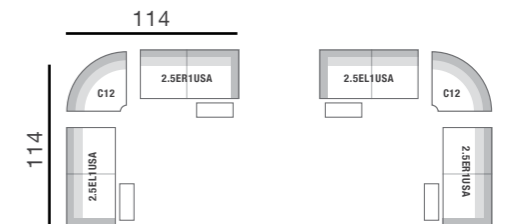

2.5ER1USA
RAF Pwr
Reclining Sofa
68Wx39Dx39H

2EL1UA
LAF Pwr
Reclining
Loveseat
56Wx39Dx39H

2ER1UA
RAF Pwr
Reclining
Loveseat
56Wx39Dx39H

1.5EL1U
LAF Pwr
Recliner
41Wx39Dx39H

1.5ER1U
RAF Pwr
Recliner
41Wx39Dx39H

1.25EL1U
LAF Pwr
Recliner
39Wx39Dx39H

1.25ER1U
RAF Pwr
Recliner
39Wx39Dx39H

1EL1U
LAF Pwr
Recliner
33Wx39Dx39H

1ER1U
RAF Pwr
Recliner
33Wx39Dx39H

1.25NA
Armless
Chair
29Wx39Dx39H

1.25NA1V
Armless Pwr
Recliner
29Wx39Dx39H

1NA
Armless
Chair
23Wx39Dx39H

C12
Sectional
Corner
46Wx46Dx39H

2.5S
Stationary
Sofa
81Wx39Dx39H

2.5SS
Stationary
Sofa
77Wx39Dx39H

2S
Stationary
Loveseat
65Wx39Dx39H

STA
Console
13Wx39Dx39H

STA-2USB
Console w/2
USB Ports
13Wx39Dx39H