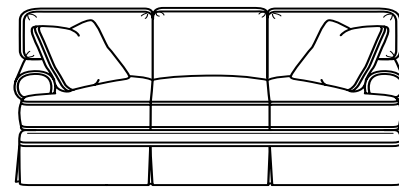

## Studio Select Types

Note: 2 Numerical Digits after the dash are our numbers for Sofa, Loveseat, etc.

- 73 Sofa - 75" <sup>3 over 3</sup>
- 53 Sofa - 75" <sup>2 over 2</sup>
- 83 Sofa - 80" <sup>3 over 3</sup>
- 63 Sofa - 80" <sup>2 over 2</sup>
- 86 Sofa - 85" <sup>3 over 3</sup>
- 66 Sofa - 85" <sup>2 over 2</sup>
- 55 Loveseat
- 84 Chair
- 80 Ottoman
- 31 LAF Loveseat
- 32 RAF Loveseat
- 33 Armless Loveseat
- 34 Quarter Round
- 37 Armless Chair
- 38 RAF Sofa <sup>3 over 3</sup>
- 39 LAF Sofa <sup>3 over 3</sup>
- 41 LAF Chaise
- 42 RAF Chaise
- 43 LAF Corner Sofa <sup>3 over 3</sup>
- 44 RAF Corner Sofa <sup>3 over 3</sup>

## STUDIO SELECT - PRODUCT TYPES

Note: Sizes vary depending on arm style used - See associate.

**-73 75" Sofa**  
Overall Dimensions: W 75 X D 36 X H 36

**-83 80" Sofa**  
Overall Dimensions: W 80 X D 36 X H 36