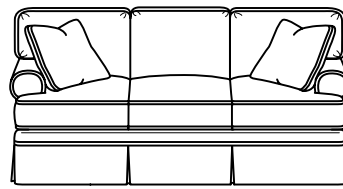

## Studio Select Types

Note: 2 Numerical Digits after the dash are our numbers for Sofa, Loveseat, etc.

- 73 Sofa - 75" <sup>3 over 3</sup>
- 53 Sofa - 75" <sup>2 over 2</sup>
- 83 Sofa - 80" <sup>3 over 3</sup>
- 63 Sofa - 80" <sup>2 over 2</sup>
- 86 Sofa - 85" <sup>3 over 3</sup>
- 66 Sofa - 85" <sup>2 over 2</sup>
- 55 Loveseat
- 84 Chair
- 80 Ottoman
- 31 LAF Loveseat
- 32 RAF Loveseat
- 33 Armless Loveseat
- 34 Quarter Round
- 37 Armless Chair
- 38 RAF Sofa <sup>3 over 3</sup>
- 39 LAF Sofa <sup>3 over 3</sup>
- 41 LAF Chaise
- 42 RAF Chaise
- 43 LAF Corner Sofa <sup>3 over 3</sup>
- 44 RAF Corner Sofa <sup>3 over 3</sup>

## STUDIO SELECT - PRODUCT TYPES

Note: Sizes vary depending on arm style used - See associate.

**-73 75" Sofa**  
Overall Dimensions: W 75 X D 36 X H 36

**-83 80" Sofa**  
Overall Dimensions: W 80 X D 36 X H 36