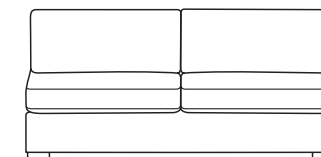

Comfort Select Types

Note: 2 Numerical Digits after the dash are our numbers for Sofa, Loveseat, etc.

- 13 LAF Chair
- 14 RAF Chair
- 88 Sofa - Grande ^{3 over 3}
- 87 Sofa - Large ^{2 over 2}
- 86 Sofa - Medium ^{2 over 2}
- 85 Loveseat ^{2 over 2}
- 84 Chair
- 80 Ottoman
- 81 Chair 1/2
- 82 Large Ottoman
- 23 Armless Sofa ^{2 over 2}
- 30 Bumper Ottoman
- 35 Corner
- 37 Armless Chair
- 38 RAF Sofa ^{2 over 2}
- 39 LAF Sofa ^{2 over 2}
- 41 LAF Chaise
- 42 RAF Chaise

-88 Grande Sofa

-87 Large Sofa

-86 Medium Sofa

-85 Loveseat

-84 Chair

-80 Ottoman

-81 Chair 1/2

-82 Large Ottoman