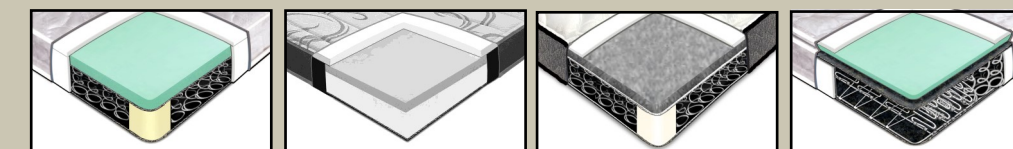

K

KING SIZE

- LARSON ARM 84"
- ROLFE ARM 92"
- TAYLOR ARM 89"
- SLOAN ARM 89"
- FLAIR ARM 91"
- VOGUE ARM 91"

3 CHOOSE YOUR SEATING

TWO OVER ONE

TWO OVER TWO

THREE OVER THREE

4 CHOOSE YOUR DEPTH & HEIGHT

STANDARD

36" DEEP / 37" HIGH

LUXURY

39" DEEP / 40" HIGH

5 CHOOSE YOUR COMFORT

CONVO-LUX FIRM-LUX CLOUD-LUX CLOUD-DOWN

6 CHOOSE YOUR LEG

BLACK CHERRY CARAMEL WALNUT BLACK CHERRY CARAMEL WALNUT
 DRIFTWOOD FROST 2 1/2" PYRAMID DRIFTWOOD FROST 2 1/2" CUBE

LARSON LEG ONLY

OR

SKIRT
 LEG FINISH N/A

ADDITIONAL OPTIONS: CHOOSE YOUR QUEEN

ORTHO MEMORY PLUSH COZY

* MANY SECTIONAL PIECES ALSO AVAILABLE
 **WELT IS STANDARD. FOR NON-WELTED
 PLEASE SPECIFY "OMIT WELT".