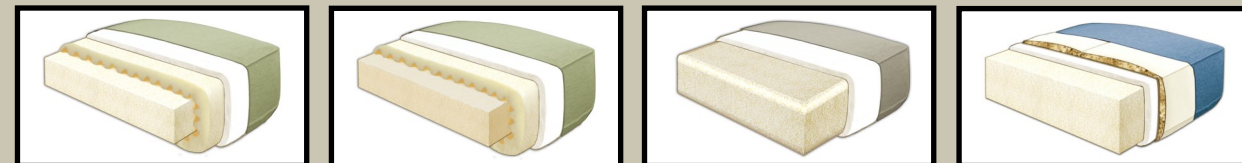

You Design

SERIES: 60 SLOAN ARM STANDARD
 61 SLOAN ARM LUXURY
 65 SLOAN ARM STANDARD SKIRTED
 66 SLOAN ARM LUXURY SKIRTED

SLOAN ARM

1 CHOOSE YOUR ARM

LARSON ARM ROLFE ARM TAYLOR ARM FLAIR ARM VOGUE ARM

2 CHOOSE YOUR SIZE

S/Q

STUDIO SIZE

- LARSON ARM 74"
- ROLFE ARM 82"
- TAYLOR ARM 79"
- SLOAN ARM 79"
- FLAIR ARM 81"
- VOGUE ARM 81"

E

ESTATE SIZE

- LARSON ARM 80"
- ROLFE ARM 88"
- TAYLOR ARM 85"
- SLOAN ARM 85"
- FLAIR ARM 87"
- VOGUE ARM 87"

K

KING SIZE

- LARSON ARM 84"
- ROLFE ARM 92"
- TAYLOR ARM 89"
- SLOAN ARM 89"
- FLAIR ARM 91"
- VOGUE ARM 91"

3 CHOOSE YOUR SEATING

TWO OVER ONE

TWO OVER TWO

THREE OVER THREE

4 CHOOSE YOUR DEPTH & HEIGHT

STANDARD

36" DEEP / 37" HIGH

LUXURY

39" DEEP / 40" HIGH

5 CHOOSE YOUR COMFORT

CONVO-LUX FIRM-LUX CLOUD-LUX CLOUD-DOWN

6 CHOOSE YOUR LEG

BLACK CHERRY CARAMEL WALNUT BLACK CHERRY CARAMEL WALNUT
 DRIFTWOOD FROST 2 1/2" PYRAMID DRIFTWOOD FROST 2 1/2" CUBE