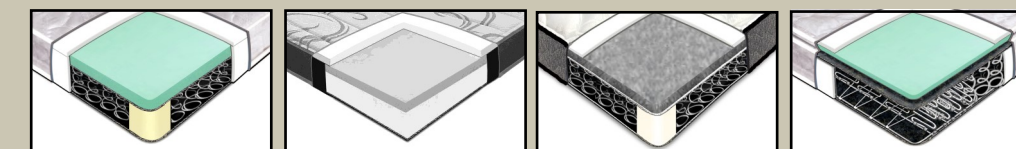

ADDITIONAL OPTIONS:

CHOOSE YOUR QUEEN

ORTHO   MEMORY   PLUSH   COZY

* MANY SECTIONAL PIECES ALSO AVAILABLE

**WELT IS STANDARD. FOR NON-WELTED

PLEASE SPECIFY "OMIT WELT".