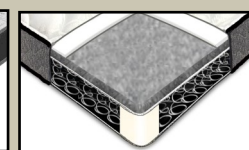

You Design

SERIES: 47

PARADISE-WOOD BASE

* SECTIONAL PIECES ALSO AVAILABLE

1 CHOOSE YOUR SEATING

2 CHOOSE YOUR COMFORT

3 CHOOSE YOUR BASE

ADDITIONAL OPTIONS: CHOOSE YOUR QUEEN SLEEPER

PLUSH

**WELT IS STANDARD. FOR NON-WELTED PLEASE SPECIFY "OMIT WELT".