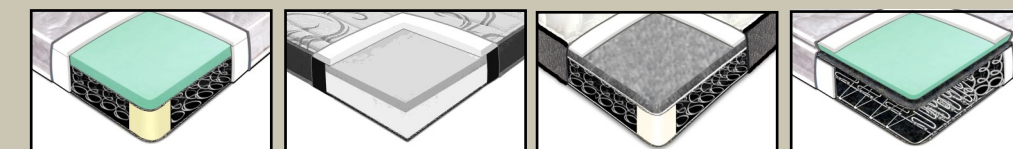

ADDITIONAL OPTIONS:

CHOOSE YOUR QUEEN

ORTHO   MEMORY   PLUSH   COZY

* MANY SECTIONAL PIECES ALSO AVAILABLE

**WELT IS STANDARD. FOR NON-WELTED

PLEASE SPECIFY "OMIT WELT".