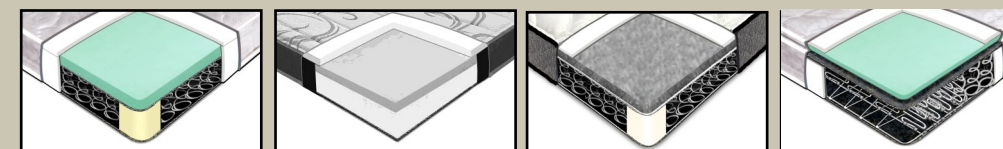

ADDITIONAL OPTIONS: CHOOSE YOUR QUEEN

ORTHO   MEMORY   PLUSH   COZY

* MANY SECTIONAL PIECES ALSO AVAILABLE
**WELT IS STANDARD. FOR NON-WELTED
PLEASE SPECIFY "OMIT WELT".