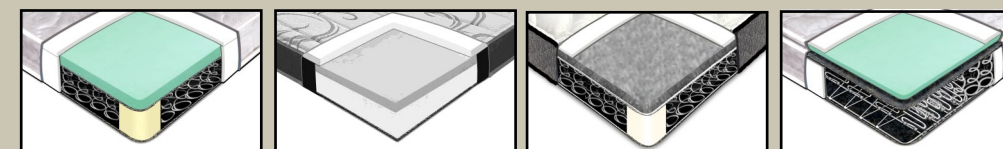

K

KING SIZE

- LARSON ARM 84"
- ROLFE ARM 92"
- TAYLOR ARM 89"
- SLOAN ARM 89"
- FLAIR ARM 91"
- VOGUE ARM 91"

3 CHOOSE YOUR SEATING

TWO OVER ONE

TWO OVER TWO

THREE OVER THREE

4 CHOOSE YOUR DEPTH & HEIGHT

STANDARD

36" DEEP / 37" HIGH

LUXURY

39" DEEP / 40" HIGH

5 CHOOSE YOUR COMFORT

CONVO-LUX FIRM-LUX CLOUD-LUX CLOUD-DOWN

6 CHOOSE YOUR LEG

BLACK CHERRY CARAMEL WALNUT DRIFTWOOD FROST 2 1/2" PYRAMID DRIFTWOOD FROST 2 1/2" CUBE

LARSON LEG ONLY

OR

SKIRT
LEG FINISH N/A

ADDITIONAL OPTIONS: CHOOSE YOUR QUEEN

ORTHO MEMORY PLUSH COZY

* MANY SECTIONAL PIECES ALSO AVAILABLE
 **WELT IS STANDARD. FOR NON-WELTED
 PLEASE SPECIFY "OMIT WELT".