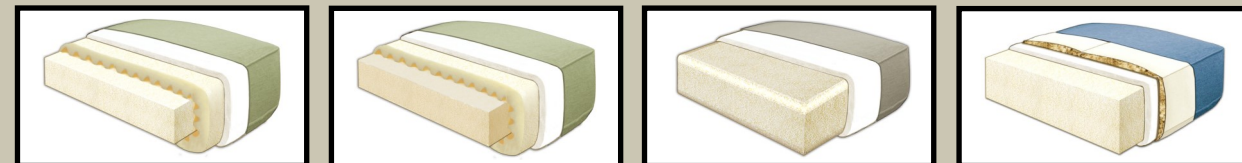

S/Q

STUDIO SIZE

- LARSON ARM 74"
- ROLFE ARM 82"
- TAYLOR ARM 79"
- SLOAN ARM 79"
- FLAIR ARM 81"
- VOGUE ARM 81"

E

ESTATE SIZE

- LARSON ARM 80"
- ROLFE ARM 88"
- TAYLOR ARM 85"
- SLOAN ARM 85"
- FLAIR ARM 87"
- VOGUE ARM 87"

K

KING SIZE

- LARSON ARM 84"
- ROLFE ARM 92"
- TAYLOR ARM 89"
- SLOAN ARM 89"
- FLAIR ARM 91"
- VOGUE ARM 91"

3 CHOOSE YOUR SEATING

TWO OVER ONE

TWO OVER TWO

THREE OVER THREE

4 CHOOSE YOUR DEPTH & HEIGHT

STANDARD

36" DEEP / 37" HIGH

LUXURY

39" DEEP / 40" HIGH

5 CHOOSE YOUR COMFORT

CONVO-LUX FIRM-LUX CLOUD-LUX CLOUD-DOWN

6 CHOOSE YOUR LEG

BLACK CHERRY CARAMEL WALNUT DRIFTWOOD FROST 2 1/2" PYRAMID DRIFTWOOD FROST 2 1/2" CUBE

LARSON LEG ONLY

OR

SKIRT
LEG FINISH N/A

ADDITIONAL OPTIONS: CHOOSE YOUR QUEEN

ORTHO MEMORY PLUSH COZY

* MANY SECTIONAL PIECES ALSO AVAILABLE
 **WELT IS STANDARD. FOR NON-WELTED
 PLEASE SPECIFY "OMIT WELT".