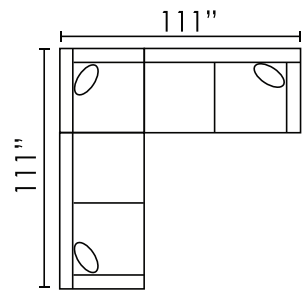

### POPULAR CONFIGURATIONS

**9BA5-A-SAL-CHR**  
2 PC Chaise Sectional

**9BA5-A-SAL-CCR**  
2 PC Studio Sectional

**9BA5-A-SAL-COR-SAR**  
3 PC Family Room Sectional

**9BA5-A-CHL-LXA-CHR**  
Dual Chaise Sectional

**MX30-FS**  
FOOT STOOL

Seat Height: 20" - Seat Depth: 23" - Arm Height: 23"

December 2023  
All dimensions are approximate