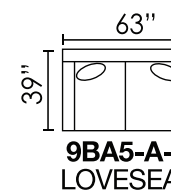

9BA5-A-S SOFA
OR
9BA5-A-BQ
QUEEN SOFABED

9BA5-A-C
CHAIR

9BA5-A-L
LOVESEAT