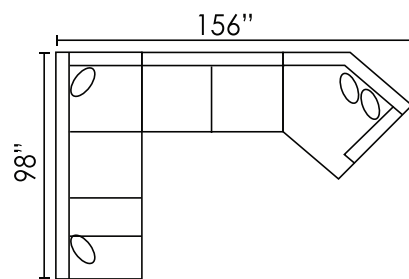

### POPULAR CONFIGURATIONS

**9BA5-A-SAL-CHR**  
2 PC Chaise Sectional

**9BA5-A-SAL-CCR**  
2 PC Studio Sectional

**9BA5-A-SAL-COR-SAR**  
3 PC Family Room Sectional

**9BA5-A-CHL-LXA-CHR**  
Dual Chaise Sectional

**9BA5-A-XSL-LXA-CCR**  
3 PC Great Room Sectional

**9BA5-A-SAL-COR-SAA-CHR**  
4 PC Gathering Sectional

**MX30-FS**  
FOOT STOOL

Seat Height: 20" - Seat Depth: 23" - Arm Height: 23"

December 2023  
All dimensions are approximate