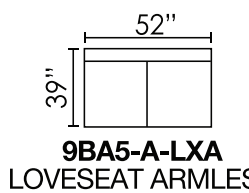

### AVAILABLE SECTIONAL PIECES

**9BA5-A-XSL**  
SECT SOFA LHF

**9BA5-A-XSR**  
SECT SOFA RHF

**9BA5-A-SAL**  
SOFA APT LHF

**9BA5-A-SAR**  
SOFA APT RHF

**9BA5-A-SAA**  
SOFA APT ARMLESS

**9BA5-A-LXA**  
LOVESEAT ARMLESS

**MX30-FS**  
FOOT STOOL

Seat Height: 20" - Seat Depth: 23" - Arm Height: 23"

December 2023  
All dimensions are approximate