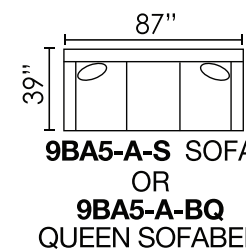

9BA5-A-L
LOVESEAT

AVAILABLE LIVING ROOM PIECES

9BA5-A-S SOFA
OR
9BA5-A-BQ
QUEEN SOFABED