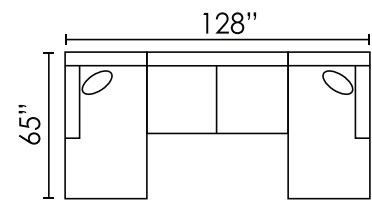

### POPULAR CONFIGURATIONS

**9BA5-A-SAL-CHR**  
2 PC Chaise Sectional

**9BA5-A-SAL-CCR**  
2 PC Studio Sectional

**9BA5-A-SAL-COR-SAR**  
3 PC Family Room Sectional

**9BA5-A-CHL-LXA-CHR**  
Dual Chaise Sectional

**9BA5-A-XSL-LXA-CCR**  
3 PC Great Room Sectional

**9BA5-A-SAL-COR-SAA-CHR**  
4 PC Gathering Sectional

**MX30-FS**  
FOOT STOOL

Seat Height: 20" - Seat Depth: 23" - Arm Height: 23"

December 2023  
All dimensions are approximate