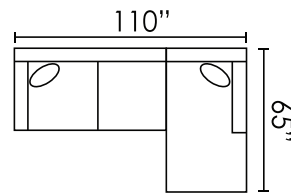

POPULAR CONFIGURATIONS

9BA5-A-SAL-CHR
2 PC Chaise Sectional