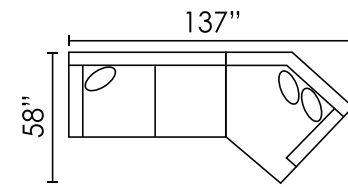

9BA5-A-SAL-CCR
2 PC Studio Sectional