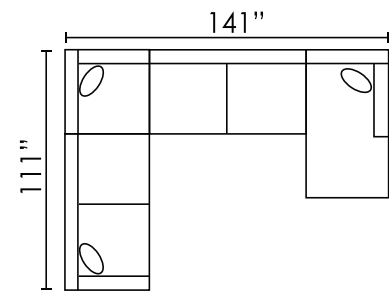

### POPULAR CONFIGURATIONS

**9BA5-A-SAL-CHR**  
2 PC Chaise Sectional

**9BA5-A-SAL-CCR**  
2 PC Studio Sectional

**9BA5-A-SAL-COR-SAR**  
3 PC Family Room Sectional

**9BA5-A-CHL-LXA-CHR**  
Dual Chaise Sectional

**9BA5-A-XSL-LXA-CCR**  
3 PC Great Room Sectional

**9BA5-A-SAL-COR-SAA-CHR**  
4 PC Gathering Sectional

**MX30-FS**  
FOOT STOOL

Seat Height: 20" - Seat Depth: 23" - Arm Height: 23"

December 2023  
All dimensions are approximate