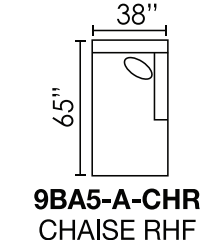

**9BA5-A-MA**  
MODULAR  
ARMLESS

**9BA5-A-COR**  
CORNER

**9BA5-A-CCL**  
CUDDLER LHF

**9BA5-A-CCR**  
CUDDLER RHF

**9BA5-A-CHL**  
CHAISE LHF

**9BA5-A-CHR**  
CHAISE RHF

**MX30-FS**  
FOOT STOOL

Seat Height: 20" - Seat Depth: 23" - Arm Height: 23"

December 2023  
All dimensions are approximate