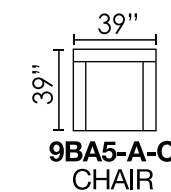

9BA5-A-L
LOVESEAT

CCDE-AC
ACCENT
CHAIR

9BA5-A-C
CHAIR