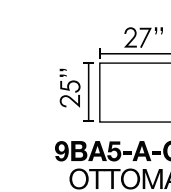

CCDE-AC
ACCENT
CHAIR

9BA5-A-OTT
OTTOMAN