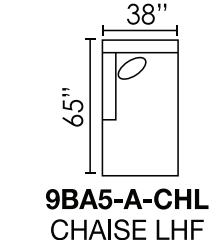

### AVAILABLE SECTIONAL PIECES

**9BA5-A-XSL**  
SECT SOFA LHF

**9BA5-A-XSR**  
SECT SOFA RHF

**9BA5-A-SAL**  
SOFA APT LHF

**9BA5-A-SAR**  
SOFA APT RHF

**9BA5-A-SAA**  
SOFA APT ARMLESS

**9BA5-A-LXA**  
LOVESEAT ARMLESS

**9BA5-A-MA**  
MODULAR  
ARMLESS

**9BA5-A-COR**  
CORNER

**9BA5-A-CCL**  
CUDDLER LHF

**9BA5-A-CCR**  
CUDDLER RHF

**9BA5-A-CHL**  
CHAISE LHF

**9BA5-A-CHR**  
CHAISE RHF

**MX30-FS**  
FOOT STOOL

Seat Height: 20" - Seat Depth: 23" - Arm Height: 23"

December 2023  
All dimensions are approximate