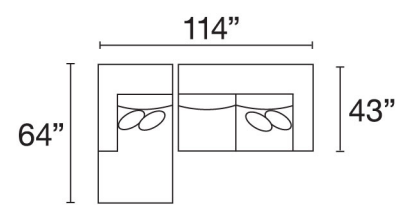

POPULAR CONFIGURATIONS

29GU-H-DHL-SAR
2-PC Chaise Sectional