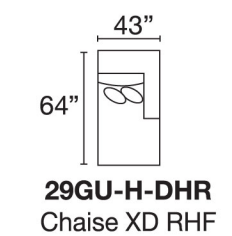

**29GU-H-DHL-SAA-DOR-SAR**  
4-PC Gathering Sectional

### AVAILABLE SECTIONAL PIECES

**29GU-H-SAL**  
Sofa Apt XD LHF

**29GU-H-SAR**  
Sofa Apt XD RHF

**29GU-H-SAA**  
Sofa Apt Armless

**29GU-H-DMA**  
Modular Armless XD

**29GU-H-DOR**  
Corner XD

**29GU-H-DHL**  
Chaise XD LHF

**29GU-H-DHR**  
Chaise XD RHF

**29GU-H-DBL**  
Daybed XD LHF

**29GU-H-DBR**  
Daybed XD RHF

**29GU-H-BMP**  
Bumper