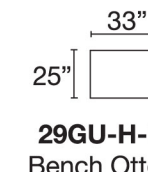

**29GU-H-DHR**  
Chaise XD RHF

**29GU-H-DBL**  
Daybed XD LHF

**29GU-H-DBR**  
Daybed XD RHF

**29GU-H-BMP**  
Bumper

### AVAILABLE LIVING ROOM PIECES

**29GU-H-SXX**  
Sofa XXL/XD

**29GU-H-SX**  
Sofa XL/XD

**29GU-H-S**  
Sofa XD

**29GU-H-SAP**  
Sofa Apartment XD

**29GU-H-C2**  
Chair 1/2 XD

**29GU-H-BEN**  
Bench Ottoman

**C1GE-AC**  
Accent Chair

**MX30-FS**  
Footstool

**5VHE-CBS**  
Cctl Bench Sq

Seat Height: 21" - Seat Depth: 25" - Arm Height: 25"

November 2023  
All dimensions are approximate