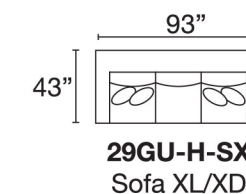

MaxHOME®

29GU-H SECTIONAL

POPULAR CONFIGURATIONS

AVAILABLE SECTIONAL PIECES

AVAILABLE LIVING ROOM PIECES

Seat Height: 21" - Seat Depth: 25" - Arm Height: 25"

November 2023
All dimensions are approximate