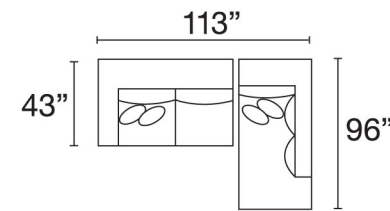

### POPULAR CONFIGURATIONS

**29GU-H-DHL-SAR**  
2-PC Chaise Sectional

**29GU-H-SAL-DBR**  
2-PC Daybed Sectional

**29GU-H-DHL-SAA-DHR**  
3-PC Dual Chaise Sectional

**29GU-H-SAL-DOR-SAR**  
3-PC Corner Sectional

**C1GE-AC**  
Accent Chair

**MX30-FS**  
Footstool

**5VHE-CBS**  
Cctl Bench Sq

Seat Height: 21" - Seat Depth: 25" - Arm Height: 25"

November 2023  
All dimensions are approximate