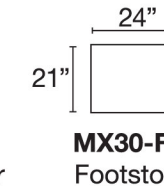

**29GU-H-DHR**  
Chaise XD RHF

**29GU-H-DBL**  
Daybed XD LHF

**29GU-H-DBR**  
Daybed XD RHF

**29GU-H-BMP**  
Bumper

### AVAILABLE LIVING ROOM PIECES

**29GU-H-SXX**  
Sofa XXL/XD

**29GU-H-SX**  
Sofa XL/XD

**29GU-H-S**  
Sofa XD

**29GU-H-SAP**  
Sofa Apartment XD

**29GU-H-C2**  
Chair 1/2 XD

**29GU-H-BEN**  
Bench Ottoman

**C1GE-AC**  
Accent Chair

**MX30-FS**  
Footstool

**5VHE-CBS**  
Cctl Bench Sq

Seat Height: 21" - Seat Depth: 25" - Arm Height: 25"

November 2023  
All dimensions are approximate