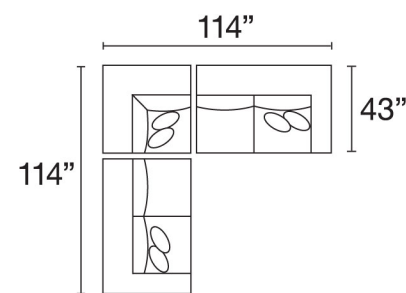

### POPULAR CONFIGURATIONS

**29GU-H-DHL-SAR**  
2-PC Chaise Sectional

**29GU-H-SAL-DBR**  
2-PC Daybed Sectional

**29GU-H-DHL-SAA-DHR**  
3-PC Dual Chaise Sectional

**29GU-H-SAL-DOR-SAR**  
3-PC Corner Sectional

**29GU-H-DHL-SAA-DOR-SAR**  
4-PC Gathering Sectional

**C1GE-AC**  
Accent Chair

**MX30-FS**  
Footstool

**5VHE-CBS**  
Cctl Bench Sq

Seat Height: 21" - Seat Depth: 25" - Arm Height: 25"

November 2023  
All dimensions are approximate