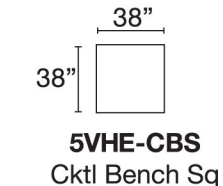

**29GU-H-DHR**  
Chaise XD RHF

**29GU-H-DBL**  
Daybed XD LHF

**29GU-H-DBR**  
Daybed XD RHF

**29GU-H-BMP**  
Bumper

### AVAILABLE LIVING ROOM PIECES

**29GU-H-SXX**  
Sofa XXL/XD

**29GU-H-SX**  
Sofa XL/XD

**29GU-H-S**  
Sofa XD

**29GU-H-SAP**  
Sofa Apartment XD

**29GU-H-C2**  
Chair 1/2 XD

**29GU-H-BEN**  
Bench Ottoman

**C1GE-AC**  
Accent Chair

**MX30-FS**  
Footstool

**5VHE-CBS**  
Cctl Bench Sq

Seat Height: 21" - Seat Depth: 25" - Arm Height: 25"

November 2023  
All dimensions are approximate