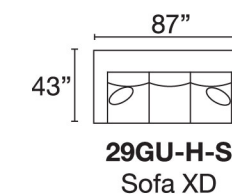

MaxHOME®

29GU-H SECTIONAL

POPULAR CONFIGURATIONS

AVAILABLE SECTIONAL PIECES

AVAILABLE LIVING ROOM PIECES

Seat Height: 21" - Seat Depth: 25" - Arm Height: 25"

November 2023
All dimensions are approximate