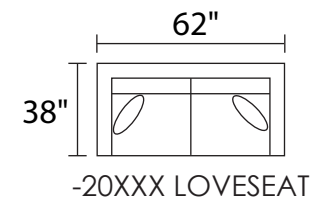

JONATHAN LOUIS

S1153 EMERY

The Emery offers a more traditional set for your main living area, office or bedroom. Create a restful place by adding an ottoman to read a book, and accommodate overnight guests with a Queen size sleeper sofa. Choose a solid or patterned fabric for both the body and the coordinating toss pillows to make this your own statement in your home. Add-ons include Queen sleeper, armchair, ottoman and loveseat.

*POPULAR CONFIGURATIONS

*POPULAR CONFIGURATIONS CONT.

*ALL DIMENSIONS ARE APPROXIMATE