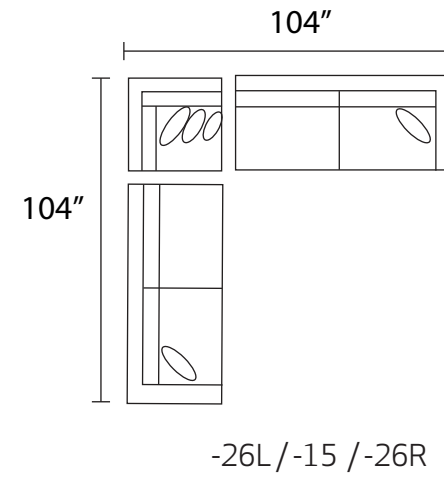

JONATHAN LOUIS

S1153 EMERY

The Emery offers a more traditional set for your main living area, office or bedroom. Create a restful place by adding an ottoman to read a book, and accommodate overnight guests with a Queen size sleeper sofa. Choose a solid or patterned fabric for both the body and the coordinating toss pillows to make this your own statement in your home. Add-ons include Queen sleeper, armchair, ottoman and loveseat.

*POPULAR CONFIGURATIONS

*POPULAR CONFIGURATIONS CONT.

*ALL DIMENSIONS ARE APPROXIMATE