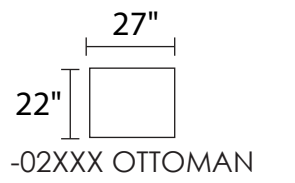

JONATHAN LOUIS

S1153 EMERY

The Emery offers a more traditional set for your main living area, office or bedroom. Create a restful place by adding an ottoman to read a book, and accommodate overnight guests with a Queen size sleeper sofa. Choose a solid or patterned fabric for both the body and the coordinating toss pillows to make this your own statement in your home. Add-ons include Queen sleeper, armchair, ottoman and loveseat.

*POPULAR CONFIGURATIONS

*POPULAR CONFIGURATIONS CONT.

*ALL DIMENSIONS ARE APPROXIMATE