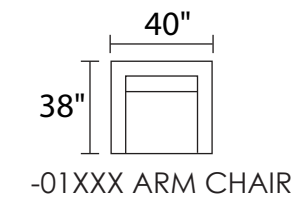

JONATHAN LOUIS

S1153 EMERY

The Emery offers a more traditional set for your main living area, office or bedroom. Create a restful place by adding an ottoman to read a book, and accommodate overnight guests with a Queen size sleeper sofa. Choose a solid or patterned fabric for both the body and the coordinating toss pillows to make this your own statement in your home. Add-ons include Queen sleeper, armchair, ottoman and loveseat.

*POPULAR CONFIGURATIONS

*POPULAR CONFIGURATIONS CONT.

*ALL DIMENSIONS ARE APPROXIMATE