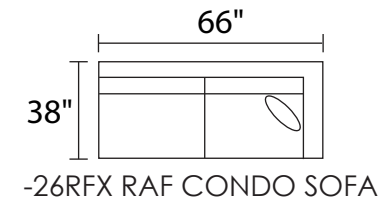

JONATHAN LOUIS

S1153 EMERY

The Emery offers a more traditional set for your main living area, office or bedroom. Create a restful place by adding an ottoman to read a book, and accommodate overnight guests with a Queen size sleeper sofa. Choose a solid or patterned fabric for both the body and the coordinating toss pillows to make this your own statement in your home. Add-ons include Queen sleeper, armchair, ottoman and loveseat.

*POPULAR CONFIGURATIONS

*POPULAR CONFIGURATIONS CONT.

*ALL DIMENSIONS ARE APPROXIMATE