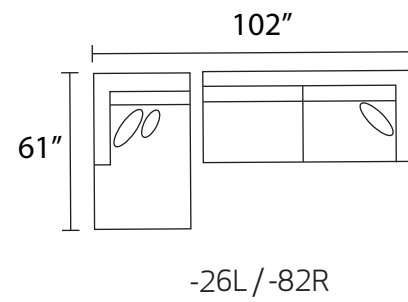

JONATHAN LOUIS

S1153 EMERY

The Emery offers a more traditional set for your main living area, office or bedroom. Create a restful place by adding an ottoman to read a book, and accommodate overnight guests with a Queen size sleeper sofa. Choose a solid or patterned fabric for both the body and the coordinating toss pillows to make this your own statement in your home. Add-ons include Queen sleeper, armchair, ottoman and loveseat.

*POPULAR CONFIGURATIONS

*POPULAR CONFIGURATIONS CONT.

*ALL DIMENSIONS ARE APPROXIMATE