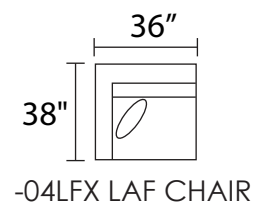

JONATHAN LOUIS

S1153 EMERY

The Emery offers a more traditional set for your main living area, office or bedroom. Create a restful place by adding an ottoman to read a book, and accommodate overnight guests with a Queen size sleeper sofa. Choose a solid or patterned fabric for both the body and the coordinating toss pillows to make this your own statement in your home. Add-ons include Queen sleeper, armchair, ottoman and loveseat.

*POPULAR CONFIGURATIONS

*POPULAR CONFIGURATIONS CONT.

*ALL DIMENSIONS ARE APPROXIMATE