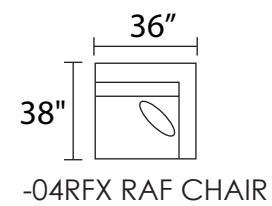

JONATHAN LOUIS

S1153 EMERY

The Emery offers a more traditional set for your main living area, office or bedroom. Create a restful place by adding an ottoman to read a book, and accommodate overnight guests with a Queen size sleeper sofa. Choose a solid or patterned fabric for both the body and the coordinating toss pillows to make this your own statement in your home. Add-ons include Queen sleeper, armchair, ottoman and loveseat.

*POPULAR CONFIGURATIONS

*POPULAR CONFIGURATIONS CONT.

*ALL DIMENSIONS ARE APPROXIMATE