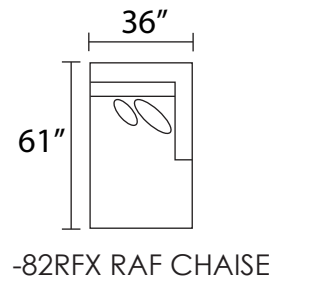

JONATHAN LOUIS

S1153 EMERY

The Emery offers a more traditional set for your main living area, office or bedroom. Create a restful place by adding an ottoman to read a book, and accommodate overnight guests with a Queen size sleeper sofa. Choose a solid or patterned fabric for both the body and the coordinating toss pillows to make this your own statement in your home. Add-ons include Queen sleeper, armchair, ottoman and loveseat.

*POPULAR CONFIGURATIONS

*POPULAR CONFIGURATIONS CONT.

*ALL DIMENSIONS ARE APPROXIMATE