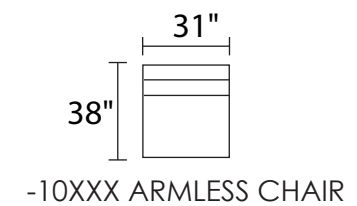

JONATHAN LOUIS

S1153 EMERY

The Emery offers a more traditional set for your main living area, office or bedroom. Create a restful place by adding an ottoman to read a book, and accommodate overnight guests with a Queen size sleeper sofa. Choose a solid or patterned fabric for both the body and the coordinating toss pillows to make this your own statement in your home. Add-ons include Queen sleeper, armchair, ottoman and loveseat.

*POPULAR CONFIGURATIONS

*POPULAR CONFIGURATIONS CONT.

*ALL DIMENSIONS ARE APPROXIMATE