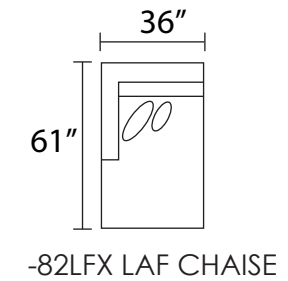

JONATHAN LOUIS

S1153 EMERY

The Emery offers a more traditional set for your main living area, office or bedroom. Create a restful place by adding an ottoman to read a book, and accommodate overnight guests with a Queen size sleeper sofa. Choose a solid or patterned fabric for both the body and the coordinating toss pillows to make this your own statement in your home. Add-ons include Queen sleeper, armchair, ottoman and loveseat.

*POPULAR CONFIGURATIONS

*POPULAR CONFIGURATIONS CONT.

*ALL DIMENSIONS ARE APPROXIMATE