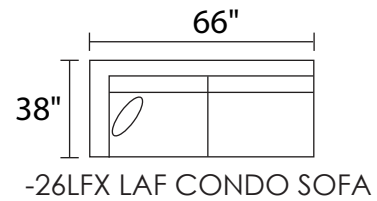

JONATHAN LOUIS

S1153 EMERY

The Emery offers a more traditional set for your main living area, office or bedroom. Create a restful place by adding an ottoman to read a book, and accommodate overnight guests with a Queen size sleeper sofa. Choose a solid or patterned fabric for both the body and the coordinating toss pillows to make this your own statement in your home. Add-ons include Queen sleeper, armchair, ottoman and loveseat.

*POPULAR CONFIGURATIONS

*POPULAR CONFIGURATIONS CONT.

*ALL DIMENSIONS ARE APPROXIMATE