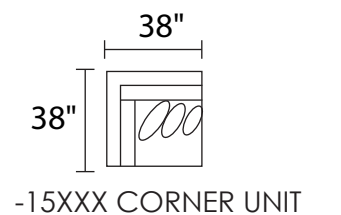

JONATHAN LOUIS

S1153 EMERY

The Emery offers a more traditional set for your main living area, office or bedroom. Create a restful place by adding an ottoman to read a book, and accommodate overnight guests with a Queen size sleeper sofa. Choose a solid or patterned fabric for both the body and the coordinating toss pillows to make this your own statement in your home. Add-ons include Queen sleeper, armchair, ottoman and loveseat.

*POPULAR CONFIGURATIONS

*POPULAR CONFIGURATIONS CONT.

*ALL DIMENSIONS ARE APPROXIMATE