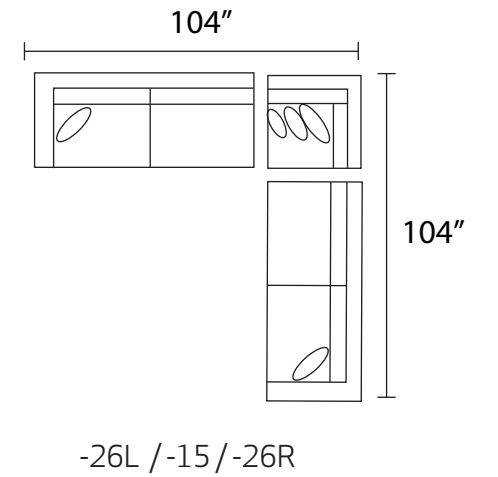

JONATHAN LOUIS

S1153 EMERY

The Emery offers a more traditional set for your main living area, office or bedroom. Create a restful place by adding an ottoman to read a book, and accommodate overnight guests with a Queen size sleeper sofa. Choose a solid or patterned fabric for both the body and the coordinating toss pillows to make this your own statement in your home. Add-ons include Queen sleeper, armchair, ottoman and loveseat.

*POPULAR CONFIGURATIONS

*POPULAR CONFIGURATIONS CONT.

*ALL DIMENSIONS ARE APPROXIMATE