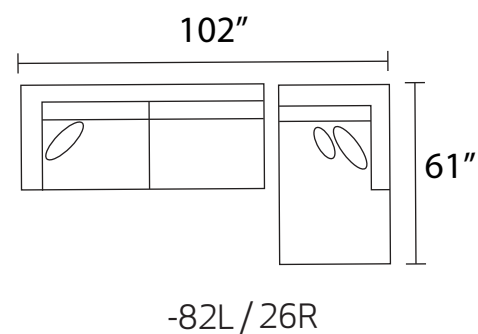

JONATHAN LOUIS

S1153 EMERY

The Emery offers a more traditional set for your main living area, office or bedroom. Create a restful place by adding an ottoman to read a book, and accommodate overnight guests with a Queen size sleeper sofa. Choose a solid or patterned fabric for both the body and the coordinating toss pillows to make this your own statement in your home. Add-ons include Queen sleeper, armchair, ottoman and loveseat.

*POPULAR CONFIGURATIONS

*POPULAR CONFIGURATIONS CONT.

*ALL DIMENSIONS ARE APPROXIMATE