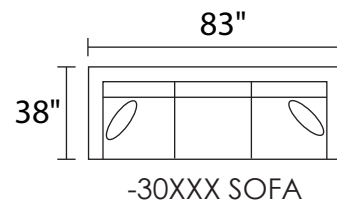

JONATHAN LOUIS

S1153 EMERY

The Emery offers a more traditional set for your main living area, office or bedroom. Create a restful place by adding an ottoman to read a book, and accommodate overnight guests with a Queen size sleeper sofa. Choose a solid or patterned fabric for both the body and the coordinating toss pillows to make this your own statement in your home. Add-ons include Queen sleeper, armchair, ottoman and loveseat.

*POPULAR CONFIGURATIONS

*POPULAR CONFIGURATIONS CONT.

*ALL DIMENSIONS ARE APPROXIMATE