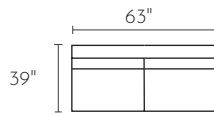

POPULAR CONFIGURATIONS

-26L / -15 / -03 / -82R

-32L / -03 / -82R

-32L / -26R

-04L / -10 / -15 / -26R

-04L / -10 / -82R

-30 SOFA

-20 LOVESEAT

-01 ARM CHAIR

-02 OTTOMAN

-32L LAF SECTIONAL

-32R RAF SECTIONAL

-26L CONDO SOFA

-26R CONDO SOFA

-04L LAF CHAIR

-04R RAF CHAIR

-03 ARMLESS CONDO

-10 ARMLESS CHAIR

-15 CORNER UNIT

-82L LAF CHAISE

-82R RAF CHAISE

ALL DIMENSIONS ARE APPROXIMATE