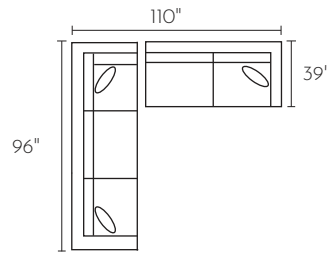

POPULAR CONFIGURATIONS

-26L / -15 / -03 / -82R

-32L / -03 / -82R

-32L / -26R

-04L / -10 / -15 / -26R

-04L / -10 / -82R

-30 SOFA

-20 LOVESEAT

-03 ARMLESS CONDO

-10 ARMLESS CHAIR

-15 CORNER UNIT

-82L LAF CHAISE

-82R RAF CHAISE

ALL DIMENSIONS ARE APPROXIMATE