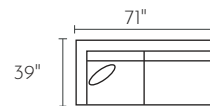

POPULAR CONFIGURATIONS

-26L / -15 / -03 / -82R

-32L / -03 / -82R

-32L / -26R

-04L / -10 / -15 / -26R

-04L / -10 / -82R

-30 SOFA

-20 LOVESEAT

-01 ARM CHAIR

-02 OTTOMAN

-32L LAF SECTIONAL

-32R RAF SECTIONAL

-26L CONDO SOFA

-26R CONDO SOFA

-04L LAF CHAIR

-04R RAF CHAIR

-03 ARMLESS CONDO

-10 ARMLESS CHAIR

-15 CORNER UNIT

-82L LAF CHAISE

-82R RAF CHAISE

ALL DIMENSIONS ARE APPROXIMATE