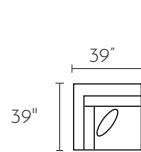

POPULAR CONFIGURATIONS

-26L / -15 / -03 / -82R

-32L / -03 / -82R

-32L / -26R

-04L / -10 / -15 / -26R

-04L / -10 / -82R

-30 SOFA

-20 LOVESEAT

-01 ARM CHAIR

-02 OTTOMAN

-32L LAF SECTIONAL

-32R RAF SECTIONAL

-26L CONDO SOFA

-26R CONDO SOFA

-04L LAF CHAIR

-04R RAF CHAIR

-03 ARMLESS CONDO

-10 ARMLESS CHAIR

-15 CORNER UNIT

-82L LAF CHAISE

-82R RAF CHAISE

ALL DIMENSIONS ARE APPROXIMATE