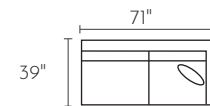

POPULAR CONFIGURATIONS

-26L / -15 / -03 / -82R

-32L / -03 / -82R

-32L / -26R

-04L / -10 / -15 / -26R

-04L / -10 / -82R

-30 SOFA

-20 LOVESEAT

-01 ARM CHAIR

-02 OTTOMAN

-32L LAF SECTIONAL

-32R RAF SECTIONAL

-26L CONDO SOFA

-26R CONDO SOFA

-04L LAF CHAIR

-04R RAF CHAIR

-03 ARMLESS CONDO

-10 ARMLESS CHAIR

-15 CORNER UNIT

-82L LAF CHAISE

-82R RAF CHAISE

ALL DIMENSIONS ARE APPROXIMATE