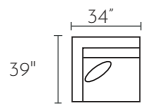

POPULAR CONFIGURATIONS

-26L / -15 / -03 / -82R

-32L / -03 / -82R

-32L / -26R

-04L / -10 / -15 / -26R

-04L / -10 / -82R

-30 SOFA

-20 LOVESEAT

-01 ARM CHAIR

-02 OTTOMAN

-32L LAF SECTIONAL

-32R RAF SECTIONAL

-26L CONDO SOFA

-26R CONDO SOFA

-04L LAF CHAIR

-04R RAF CHAIR

-03 ARMLESS CONDO

-10 ARMLESS CHAIR

-15 CORNER UNIT

-82L LAF CHAISE

-82R RAF CHAISE

ALL DIMENSIONS ARE APPROXIMATE