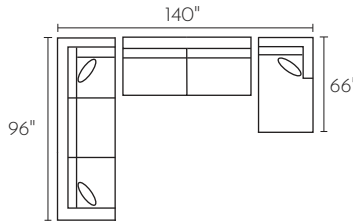

POPULAR CONFIGURATIONS

-26L / -15 / -03 / -82R

-32L / -03 / -82R

-32L / -26R

-04L / -10 / -15 / -26R

-04L / -10 / -82R

-30 SOFA

-20 LOVESEAT

-03 ARMLESS CONDO

-10 ARMLESS CHAIR

-15 CORNER UNIT

-82L LAF CHAISE

-82R RAF CHAISE

ALL DIMENSIONS ARE APPROXIMATE