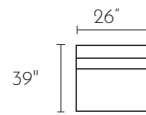

POPULAR CONFIGURATIONS

-26L / -15 / -03 / -82R

-32L / -03 / -82R

-32L / -26R

-04L / -10 / -15 / -26R

-04L / -10 / -82R

-30 SOFA

-20 LOVESEAT

-01 ARM CHAIR

-02 OTTOMAN

-32L LAF SECTIONAL

-32R RAF SECTIONAL

-26L CONDO SOFA

-26R CONDO SOFA

-04L LAF CHAIR

-04R RAF CHAIR

-03 ARMLESS CONDO

-10 ARMLESS CHAIR

-15 CORNER UNIT

-82L LAF CHAISE

-82R RAF CHAISE

ALL DIMENSIONS ARE APPROXIMATE