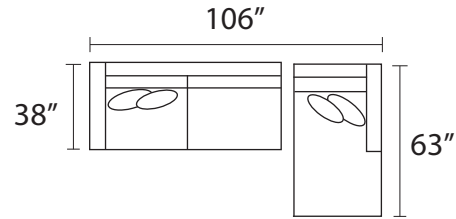

# S1149 NOEL

JONATHAN LOUIS  
Your style. Your statement.

Straight track arms frame soft round cushions to create a profile that is flexible in style. Tailor this sectional with add-on pieces that suit your lifestyle, with comfort always at the core. Bring it all together with fabric choices for both the furniture piece and multiple toss pillows.

## POPULAR CONFIGURATIONS

-82L / -26R

-26L / -82R

-26L / -15 / -26R

-70XXX ESTATE SOFA

-60XXX CONDO SOFA

-01XXX ARM CHAIR

-02XXX OTTOMAN