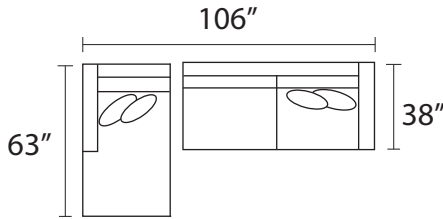

# S1149 NOEL

JONATHAN LOUIS  
Your style. Your statement.

Straight track arms frame soft round cushions to create a profile that is flexible in style. Tailor this sectional with add-on pieces that suit your lifestyle, with comfort always at the core. Bring it all together with fabric choices for both the furniture piece and multiple toss pillows.

## POPULAR CONFIGURATIONS

-82L / -26R

-26L / -82R

-26L / -15 / -26R

-70XXX ESTATE SOFA

-60XXX CONDO SOFA

-01XXX ARM CHAIR

-02XXX OTTOMAN