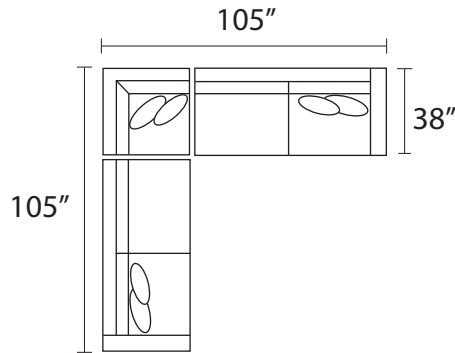

# S1149 NOEL

JONATHAN LOUIS  
Your style. Your statement.

Straight track arms frame soft round cushions to create a profile that is flexible in style. Tailor this sectional with add-on pieces that suit your lifestyle, with comfort always at the core. Bring it all together with fabric choices for both the furniture piece and multiple toss pillows.

## POPULAR CONFIGURATIONS

-82L / -26R

-26L / -82R

-26L / -15 / -26R

-70XXX ESTATE SOFA

-60XXX CONDO SOFA

-01XXX ARM CHAIR

-02XXX OTTOMAN