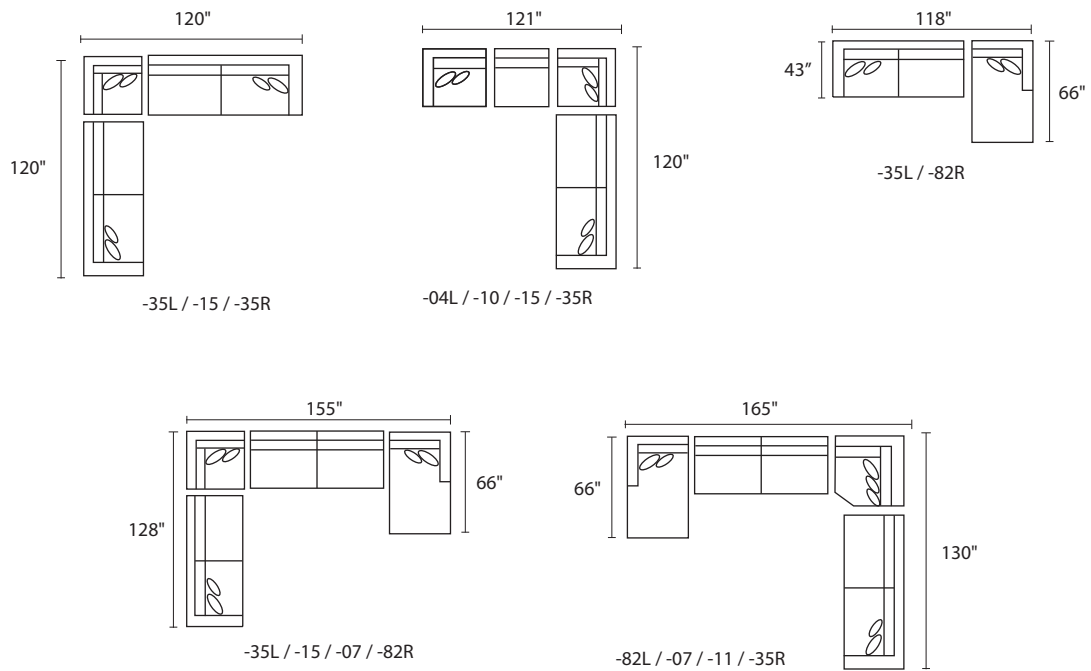

G1178 WILSHIRE

JONATHAN LOUIS
Your style. Your statement.

The Wilshire is comfortable and approachable, inviting anyone to sink right in. It's one of our biggest collections with so many add-ons to accommodate bigger living spaces and growing families. Pillows galore so you can style this with pops of color, to tie into your preferred aesthetic.

POPULAR CONFIGURATIONS

ALL DIMENSIONS ARE APPROXIMATE