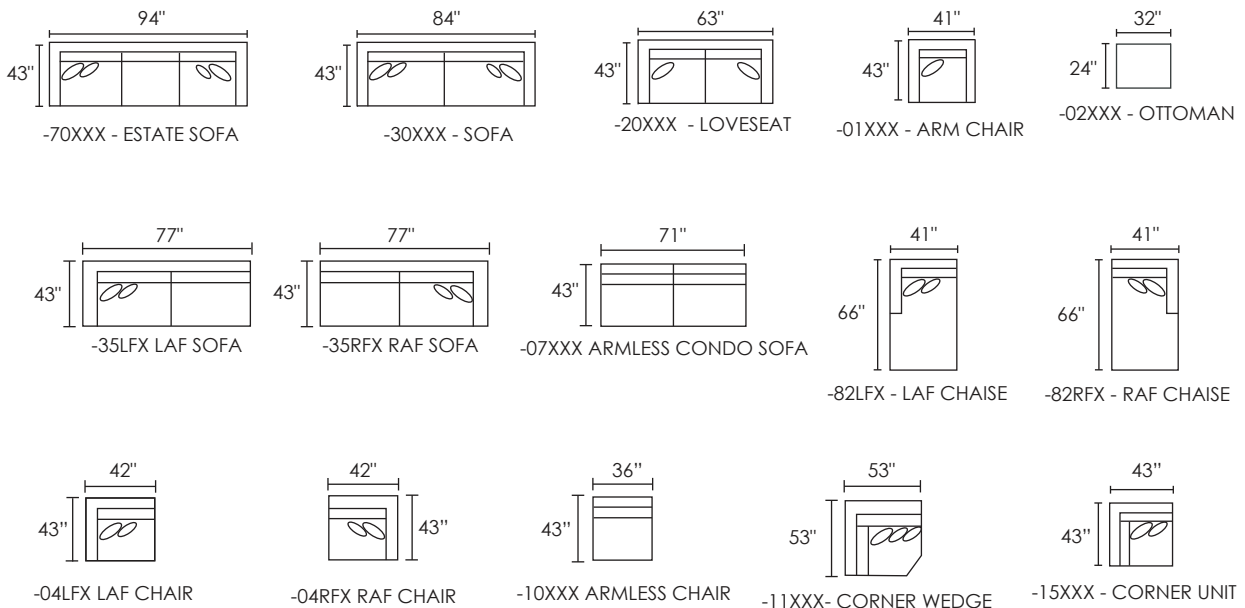

G1178 WILSHIRE

JONATHAN LOUIS
Your style. Your statement.

The Wilshire is comfortable and approachable, inviting anyone to sink right in. It's one of our biggest collections with so many add-ons to accommodate bigger living spaces and growing families. Pillows galore so you can style this with pops of color, to tie into your preferred aesthetic.

POPULAR CONFIGURATIONS

ALL DIMENSIONS ARE APPROXIMATE