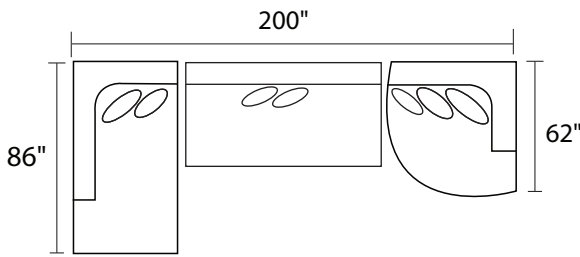

S1053 SUTTON

JONATHAN  LOUIS

Your style. Your statement.

Sutton is keepin' it tight with this sleek and smooth upholstered collection that offers so many options with its left- or right-oriented pieces. Rounded edges and armless profile add to its clean, retro look. Choose a fabric for the body and choose up to three for the toss pillows to make your design flair pop.

POPULAR CONFIGURATIONS

-84L / -03 / -28R

-28L / -03 / -84R

-26L / -28R

-03XXX ARMLESS CONDO

-26LFX CONDO SOFA

-26RFX CONDO SOFA

41"