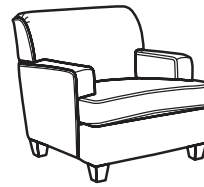

# Dempsey

FLEXSTEEL®

Fabric 5641 | Leather 3641\*

SH = Seat Height | SW = Seat Width | SD = Seat Depth | AH = Arm Height

## SOFA GROUP & SECTIONAL COLLECTION

\*Leather is only available on sofa group

-31 Sofa

35H 80W 37D  
21SH 68SW 22SD 25AH

-20 Loveseat

35H 56W 37D  
21SH 44SW 22SD 25AH

-10 Chair

35H 36W 37D  
21SH 24SW 22SD 25AH

-08 Ottoman

18H 28W 23D  
Dana ottoman recommended  
(5990-08) for the fabric version

-19 Armless Chair

35H 24W 37D  
21SH 24SW 22SD

-27/-28 LAF/RAF Loveseat

35H 52W 37D  
21SH 46SW 22SD 25AH

-33/-34 LAF/RAF Corner Sofa