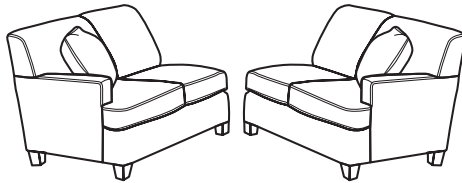

# Dempsey

FLEXSTEEL®

Fabric 5641 | Leather 3641\*

SH = Seat Height | SW = Seat Width | SD = Seat Depth | AH = Arm Height

## SOFA GROUP & SECTIONAL COLLECTION

\*Leather is only available on sofa group

-31 Sofa

35H 80W 37D  
21SH 68SW 22SD 25AH

-20 Loveseat

35H 56W 37D  
21SH 44SW 22SD 25AH

-10 Chair

35H 36W 37D  
21SH 24SW 22SD 25AH

-08 Ottoman

18H 28W 23D  
Dana ottoman recommended  
(5990-08) for the fabric version

-19 Armless Chair

35H 24W 37D  
21SH 24SW 22SD

-27/-28 LAF/RAF Loveseat

35H 52W 37D  
21SH 46SW 22SD 25AH

-33/-34 LAF/RAF Corner Sofa