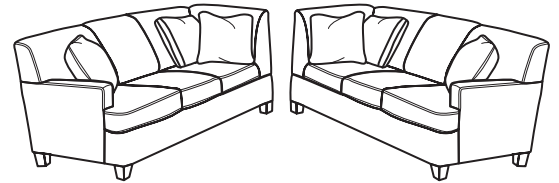

## SOFA GROUP & SECTIONAL COLLECTION

\*Leather is only available on sofa group

-31 Sofa

35H 80W 37D  
21SH 68SW 22SD 25AH

-20 Loveseat

35H 56W 37D  
21SH 44SW 22SD 25AH

-10 Chair

35H 36W 37D  
21SH 24SW 22SD 25AH

-08 Ottoman

18H 28W 23D  
Dana ottoman recommended  
(5990-08) for the fabric version

-19 Armless Chair

35H 24W 37D  
21SH 24SW 22SD

-27/-28 LAF/RAF Loveseat

35H 52W 37D  
21SH 46SW 22SD 25AH

-33/-34 LAF/RAF Corner Sofa