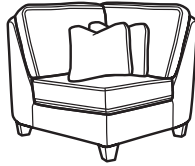

Lennox

FLEXSTEEL®

7564 fabric

SH = Seat Height | SW = Seat Width | SD = Seat Depth | AH = Arm Height

SOFA GROUP & SECTIONAL COLLECTION

-31 Sofa

35H 83W 41D
21SH 74SW 22SD 25AH

-20 Loveseat

35H 58W 41D
21SH 49SW 22SD 25AH

-10 Chair

35H 32W 41D
21SH 23SW 22SD 25AH

-08 Ottoman

19H 27W 22D

-17/-18 LAF/RAF Chair

35H 32W 41D
21SH 25SW 22SD 25AH

-19 Armless Chair

35H 25W 41D
21SH 25SW 22SD

-23 Full Wedge

37H 69W 41D
20SH 49SW 22SD

-231 Corner Chair

37H 41W 41D
20SH 22W 22SD

-25/-26 LAF/RAF Chaise

35H 34W 70D
21SH 29SW 51SD 25AH

-255/-265 LAF/RAF Angled Chaise

36H 64W 51D
21SH 51SW 32SD 25AH

-27/-28 LAF/RAF Loveseat

35H 56W 41D
21SH 50SW 22SD 25AH

-29 Armless Loveseat

35H 50W 41D
21SH 50SW 22SD

-33/-34 LAF/RAF Corner Sofa

35H 93W 41D
21SH 70SW 22SD 25AH

-37/-38 LAF/RAF Sofa