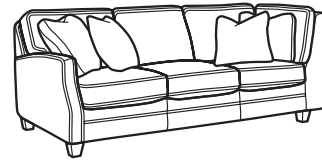

Lennox

FLEXSTEEL®

7564 fabric

SH = Seat Height | SW = Seat Width | SD = Seat Depth | AH = Arm Height

SOFA GROUP & SECTIONAL COLLECTION

-31 Sofa

35H 83W 41D
21SH 74SW 22SD 25AH

-20 Loveseat

35H 58W 41D
21SH 49SW 22SD 25AH

-10 Chair

35H 32W 41D
21SH 23SW 22SD 25AH

-08 Ottoman

19H 27W 22D

-17/-18 LAF/RAF Chair

35H 32W 41D
21SH 25SW 22SD 25AH

-19 Armless Chair

35H 25W 41D
21SH 25SW 22SD

-23 Full Wedge

37H 69W 41D
20SH 49SW 22SD

-231 Corner Chair

37H 41W 41D
20SH 22W 22SD

-25/-26 LAF/RAF Chaise

35H 34W 70D
21SH 29SW 51SD 25AH

-255/-265 LAF/RAF Angled Chaise

36H 64W 51D
21SH 51SW 32SD 25AH

-27/-28 LAF/RAF Loveseat

35H 56W 41D
21SH 50SW 22SD 25AH

-29 Armless Loveseat

35H 50W 41D
21SH 50SW 22SD

-33/-34 LAF/RAF Corner Sofa

35H 93W 41D
21SH 70SW 22SD 25AH

-37/-38 LAF/RAF Sofa