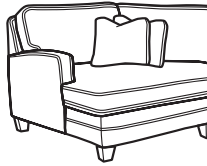

Lennox

FLEXSTEEL®

7564 fabric

SH = Seat Height | SW = Seat Width | SD = Seat Depth | AH = Arm Height

SOFA GROUP & SECTIONAL COLLECTION

-31 Sofa

35H 83W 41D
21SH 74SW 22SD 25AH

-20 Loveseat

35H 58W 41D
21SH 49SW 22SD 25AH

-10 Chair

35H 32W 41D
21SH 23SW 22SD 25AH

-08 Ottoman

19H 27W 22D

-17/-18 LAF/RAF Chair

35H 32W 41D
21SH 25SW 22SD 25AH

-19 Armless Chair

35H 25W 41D
21SH 25SW 22SD

-23 Full Wedge

37H 69W 41D
20SH 49SW 22SD

-231 Corner Chair

37H 41W 41D
20SH 22W 22SD

-25/-26 LAF/RAF Chaise

35H 34W 70D
21SH 29SW 51SD 25AH

-255/-265 LAF/RAF Angled Chaise

36H 64W 51D
21SH 51SW 32SD 25AH

-27/-28 LAF/RAF Loveseat

35H 56W 41D
21SH 50SW 22SD 25AH

-29 Armless Loveseat

35H 50W 41D
21SH 50SW 22SD

-33/-34 LAF/RAF Corner Sofa

35H 93W 41D
21SH 70SW 22SD 25AH

-37/-38 LAF/RAF Sofa