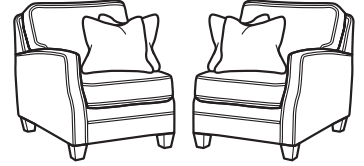

Lennox

FLEXSTEEL®

7564 fabric

SH = Seat Height | SW = Seat Width | SD = Seat Depth | AH = Arm Height

SOFA GROUP & SECTIONAL COLLECTION

-31 Sofa

35H 83W 41D
21SH 74SW 22SD 25AH

-20 Loveseat

35H 58W 41D
21SH 49SW 22SD 25AH

-10 Chair

35H 32W 41D
21SH 23SW 22SD 25AH

-08 Ottoman

19H 27W 22D

-17/-18 LAF/RAF Chair

35H 32W 41D
21SH 25SW 22SD 25AH

-19 Armless Chair

35H 25W 41D
21SH 25SW 22SD

-23 Full Wedge

37H 69W 41D
20SH 49SW 22SD

-231 Corner Chair

37H 41W 41D
20SH 22W 22SD

-25/-26 LAF/RAF Chaise

35H 34W 70D
21SH 29SW 51SD 25AH

-255/-265 LAF/RAF Angled Chaise