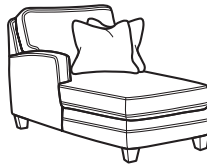

Lennox

FLEXSTEEL®

7564 fabric

SH = Seat Height | SW = Seat Width | SD = Seat Depth | AH = Arm Height

SOFA GROUP & SECTIONAL COLLECTION

-31 Sofa

35H 83W 41D
21SH 74SW 22SD 25AH

-20 Loveseat

35H 58W 41D
21SH 49SW 22SD 25AH

-10 Chair

35H 32W 41D
21SH 23SW 22SD 25AH

-08 Ottoman

19H 27W 22D

-17/-18 LAF/RAF Chair

35H 32W 41D
21SH 25SW 22SD 25AH

-19 Armless Chair

35H 25W 41D
21SH 25SW 22SD

-23 Full Wedge

37H 69W 41D
20SH 49SW 22SD

-231 Corner Chair

37H 41W 41D
20SH 22W 22SD

-25/-26 LAF/RAF Chaise

35H 34W 70D
21SH 29SW 51SD 25AH

-255/-265 LAF/RAF Angled Chaise

36H 64W 51D
21SH 51SW 32SD 25AH

-27/-28 LAF/RAF Loveseat

35H 56W 41D
21SH 50SW 22SD 25AH

-29 Armless Loveseat

35H 50W 41D
21SH 50SW 22SD

-33/-34 LAF/RAF Corner Sofa

35H 93W 41D
21SH 70SW 22SD 25AH

-37/-38 LAF/RAF Sofa