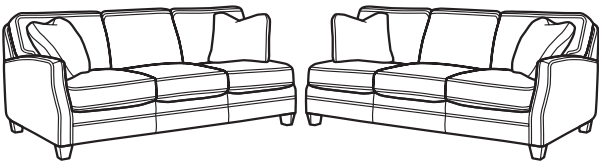

Lennox

FLEXSTEEL®

7564 fabric

SH = Seat Height | SW = Seat Width | SD = Seat Depth | AH = Arm Height

SOFA GROUP & SECTIONAL COLLECTION

-31 Sofa

35H 83W 41D
21SH 74SW 22SD 25AH

-20 Loveseat

35H 58W 41D
21SH 49SW 22SD 25AH

-10 Chair

35H 32W 41D
21SH 23SW 22SD 25AH

-08 Ottoman

19H 27W 22D

-17/-18 LAF/RAF Chair

35H 32W 41D
21SH 25SW 22SD 25AH

-19 Armless Chair

35H 25W 41D
21SH 25SW 22SD

-23 Full Wedge

37H 69W 41D
20SH 49SW 22SD

-231 Corner Chair

37H 41W 41D
20SH 22W 22SD

-25/-26 LAF/RAF Chaise

35H 34W 70D
21SH 29SW 51SD 25AH

-255/-265 LAF/RAF Angled Chaise

36H 64W 51D
21SH 51SW 32SD 25AH

-27/-28 LAF/RAF Loveseat

35H 56W 41D
21SH 50SW 22SD 25AH

-29 Armless Loveseat

35H 50W 41D
21SH 50SW 22SD

-33/-34 LAF/RAF Corner Sofa

35H 93W 41D
21SH 70SW 22SD 25AH

-37/-38 LAF/RAF Sofa