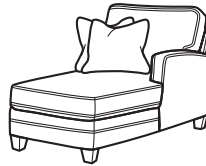

Lennox

FLEXSTEEL®

7564 fabric

SH = Seat Height | SW = Seat Width | SD = Seat Depth | AH = Arm Height

SOFA GROUP & SECTIONAL COLLECTION

-31 Sofa

35H 83W 41D
21SH 74SW 22SD 25AH

-20 Loveseat

35H 58W 41D
21SH 49SW 22SD 25AH

-10 Chair

35H 32W 41D
21SH 23SW 22SD 25AH

-08 Ottoman

19H 27W 22D

-17/-18 LAF/RAF Chair

35H 32W 41D
21SH 25SW 22SD 25AH

-19 Armless Chair

35H 25W 41D
21SH 25SW 22SD

-23 Full Wedge

37H 69W 41D
20SH 49SW 22SD

-231 Corner Chair

37H 41W 41D
20SH 22W 22SD

-25/-26 LAF/RAF Chaise

35H 34W 70D
21SH 29SW 51SD 25AH

-255/-265 LAF/RAF Angled Chaise

36H 64W 51D
21SH 51SW 32SD 25AH

-27/-28 LAF/RAF Loveseat

35H 56W 41D
21SH 50SW 22SD 25AH

-29 Armless Loveseat

35H 50W 41D
21SH 50SW 22SD

-33/-34 LAF/RAF Corner Sofa

35H 93W 41D
21SH 70SW 22SD 25AH

-37/-38 LAF/RAF Sofa