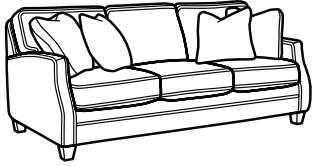

Lennox

FLEXSTEEL®

7564 fabric

SH = Seat Height | SW = Seat Width | SD = Seat Depth | AH = Arm Height

SOFA GROUP & SECTIONAL COLLECTION

-31 Sofa

35H 83W 41D
21SH 74SW 22SD 25AH

-20 Loveseat

35H 58W 41D
21SH 49SW 22SD 25AH

-10 Chair

35H 32W 41D
21SH 23SW 22SD 25AH

-08 Ottoman

19H 27W 22D

-17/-18 LAF/RAF Chair

35H 32W 41D
21SH 25SW 22SD 25AH

-19 Armless Chair