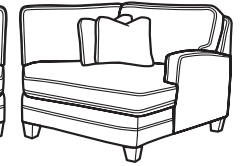

Lennox

FLEXSTEEL®

7564 fabric

SH = Seat Height | SW = Seat Width | SD = Seat Depth | AH = Arm Height

SOFA GROUP & SECTIONAL COLLECTION

-31 Sofa

35H 83W 41D
21SH 74SW 22SD 25AH

-20 Loveseat

35H 58W 41D
21SH 49SW 22SD 25AH

-10 Chair

35H 32W 41D
21SH 23SW 22SD 25AH

-08 Ottoman

19H 27W 22D

-17/-18 LAF/RAF Chair

35H 32W 41D
21SH 25SW 22SD 25AH

-19 Armless Chair

35H 25W 41D
21SH 25SW 22SD

-23 Full Wedge

37H 69W 41D
20SH 49SW 22SD

-231 Corner Chair

37H 41W 41D
20SH 22W 22SD

-25/-26 LAF/RAF Chaise

35H 34W 70D
21SH 29SW 51SD 25AH

-255/-265 LAF/RAF Angled Chaise

36H 64W 51D
21SH 51SW 32SD 25AH

-27/-28 LAF/RAF Loveseat

35H 56W 41D
21SH 50SW 22SD 25AH

-29 Armless Loveseat

35H 50W 41D
21SH 50SW 22SD

-33/-34 LAF/RAF Corner Sofa

35H 93W 41D
21SH 70SW 22SD 25AH

-37/-38 LAF/RAF Sofa