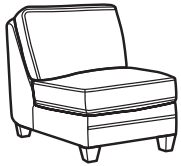

Lennox

FLEXSTEEL®

7564 fabric

SH = Seat Height | SW = Seat Width | SD = Seat Depth | AH = Arm Height

SOFA GROUP & SECTIONAL COLLECTION

-31 Sofa

35H 83W 41D
21SH 74SW 22SD 25AH

-20 Loveseat

35H 58W 41D
21SH 49SW 22SD 25AH

-10 Chair

35H 32W 41D
21SH 23SW 22SD 25AH

-08 Ottoman

19H 27W 22D

-17/-18 LAF/RAF Chair

35H 32W 41D
21SH 25SW 22SD 25AH

-19 Armless Chair

35H 25W 41D
21SH 25SW 22SD

-23 Full Wedge

37H 69W 41D
20SH 49SW 22SD

-231 Corner Chair

37H 41W 41D
20SH 22W 22SD

-25/-26 LAF/RAF Chaise

35H 34W 70D
21SH 29SW 51SD 25AH

-255/-265 LAF/RAF Angled Chaise

36H 64W 51D
21SH 51SW 32SD 25AH

-27/-28 LAF/RAF Loveseat

35H 56W 41D
21SH 50SW 22SD 25AH

-29 Armless Loveseat

35H 50W 41D
21SH 50SW 22SD

-33/-34 LAF/RAF Corner Sofa

35H 93W 41D
21SH 70SW 22SD 25AH

-37/-38 LAF/RAF Sofa