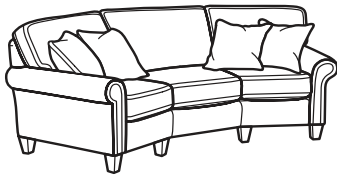

Westside

FLEXSTEEL®

3979 leather | 5979 fabric

SH = Seat Height | SW = Seat Width | SD = Seat Depth
AH = Arm Height | OD = Open Depth | WC = Wall Clearance

SOFA GROUP & SECTIONAL COLLECTION

-323 Conversation Sofa

37H 101W 49D
21SH 64SW 20SD 25AH

-30 Sofa

37H 79W 37D
21SH 64SW 20SD 25AH

-20 Loveseat

37H 59W 37D
21SH 44SW 20SD 25AH

-101 Chair and a Half

37H 52W 37D
21SH 37SW 20SD 25AH

-10 Chair