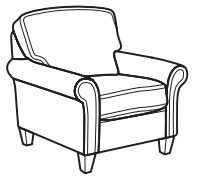

Westside

FLEXSTEEL®

3979 leather | 5979 fabric

SH = Seat Height | SW = Seat Width | SD = Seat Depth
AH = Arm Height | OD = Open Depth | WC = Wall Clearance

SOFA GROUP & SECTIONAL COLLECTION

-323 Conversation Sofa

37H 101W 49D
21SH 64SW 20SD 25AH

-30 Sofa

37H 79W 37D
21SH 64SW 20SD 25AH

-20 Loveseat

37H 59W 37D
21SH 44SW 20SD 25AH

-101 Chair and a Half

37H 52W 37D
21SH 37SW 20SD 25AH

-10 Chair

37H 38W 37D
21SH 23SW 20SD 25AH

-09 Cocktail Ottoman

19H 38W 24D

-08 Ottoman

19H 27W 21D

-503 High-Leg Recliner

40H 34W 38D
22SH 20SW 22SD 26AH
64OD 14WC

-17/-18 LAF/RAF Chair

37H 31W 37D
21SH 26SW 20SD 25AH

-19 Armless Chair

37H 21W 37D
21SH 21W 20SD

-23 Full Wedge

37H 45W 45D
21SH 39SW 20SD

-231 Corner Chair

37H 37W 37D
21SH 20SW 20SD

-25/-26 LAF/RAF Chaise