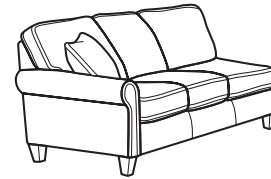

-37-38 LAF/RAF Sofa

37H 73W 37D
21SH 68SW 20SD 25AH