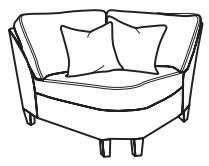

Westside

FLEXSTEEL®

3979 leather | 5979 fabric

SH = Seat Height | SW = Seat Width | SD = Seat Depth
AH = Arm Height | OD = Open Depth | WC = Wall Clearance

SOFA GROUP & SECTIONAL COLLECTION

-323 Conversation Sofa

37H 101W 49D
21SH 64SW 20SD 25AH

-30 Sofa

37H 79W 37D
21SH 64SW 20SD 25AH

-20 Loveseat

37H 59W 37D
21SH 44SW 20SD 25AH

-101 Chair and a Half

37H 52W 37D
21SH 37SW 20SD 25AH

-10 Chair

37H 38W 37D
21SH 23SW 20SD 25AH

-09 Cocktail Ottoman

19H 38W 24D

-08 Ottoman

19H 27W 21D

-503 High-Leg Recliner

40H 34W 38D
22SH 20SW 22SD 26AH
64OD 14WC

-17/-18 LAF/RAF Chair

37H 31W 37D
21SH 26SW 20SD 25AH

-19 Armless Chair

37H 21W 37D
21SH 21W 20SD

-23 Full Wedge

37H 45W 45D
21SH 39SW 20SD

-231 Corner Chair

37H 37W 37D
21SH 20SW 20SD

-25/-26 LAF/RAF Chaise