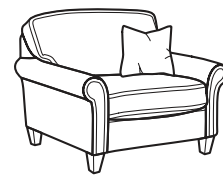

Westside

FLEXSTEEL®

3979 leather | 5979 fabric

SH = Seat Height | SW = Seat Width | SD = Seat Depth
AH = Arm Height | OD = Open Depth | WC = Wall Clearance

SOFA GROUP & SECTIONAL COLLECTION

-323 Conversation Sofa

37H 101W 49D
21SH 64SW 20SD 25AH

-30 Sofa

37H 79W 37D
21SH 64SW 20SD 25AH

-20 Loveseat

37H 59W 37D
21SH 44SW 20SD 25AH

-101 Chair and a Half

37H 52W 37D
21SH 37SW 20SD 25AH

-10 Chair

37H 38W 37D
21SH 23SW 20SD 25AH

-09 Cocktail Ottoman

19H 38W 24D

-08 Ottoman

19H 27W 21D

-503 High-Leg Recliner

40H 34W 38D
22SH 20SW 22SD 26AH
64OD 14WC

-17/-18 LAF/RAF Chair