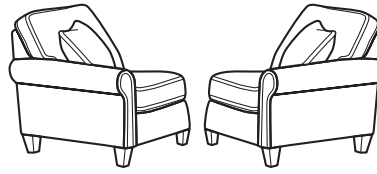

Westside

FLEXSTEEL®

3979 leather | 5979 fabric

SH = Seat Height | SW = Seat Width | SD = Seat Depth
AH = Arm Height | OD = Open Depth | WC = Wall Clearance

SOFA GROUP & SECTIONAL COLLECTION

-323 Conversation Sofa

37H 101W 49D
21SH 64SW 20SD 25AH

-30 Sofa

37H 79W 37D
21SH 64SW 20SD 25AH

-20 Loveseat

37H 59W 37D
21SH 44SW 20SD 25AH

-101 Chair and a Half

37H 52W 37D
21SH 37SW 20SD 25AH

-10 Chair

37H 38W 37D
21SH 23SW 20SD 25AH

-09 Cocktail Ottoman

19H 38W 24D

-08 Ottoman

19H 27W 21D

-503 High-Leg Recliner

40H 34W 38D
22SH 20SW 22SD 26AH
64OD 14WC

-17/-18 LAF/RAF Chair

37H 31W 37D
21SH 26SW 20SD 25AH

-19 Armless Chair

37H 21W 37D
21SH 21W 20SD

-23 Full Wedge

37H 45W 45D
21SH 39SW 20SD

-231 Corner Chair

37H 37W 37D
21SH 20SW 20SD

-25/-26 LAF/RAF Chaise