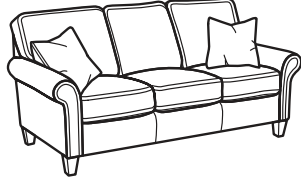

Westside

FLEXSTEEL®

3979 leather | 5979 fabric

SH = Seat Height | SW = Seat Width | SD = Seat Depth
AH = Arm Height | OD = Open Depth | WC = Wall Clearance

SOFA GROUP & SECTIONAL COLLECTION

-323 Conversation Sofa

37H 101W 49D
21SH 64SW 20SD 25AH

-30 Sofa

37H 79W 37D
21SH 64SW 20SD 25AH

-20 Loveseat

37H 59W 37D
21SH 44SW 20SD 25AH

-101 Chair and a Half

37H 52W 37D
21SH 37SW 20SD 25AH

-10 Chair