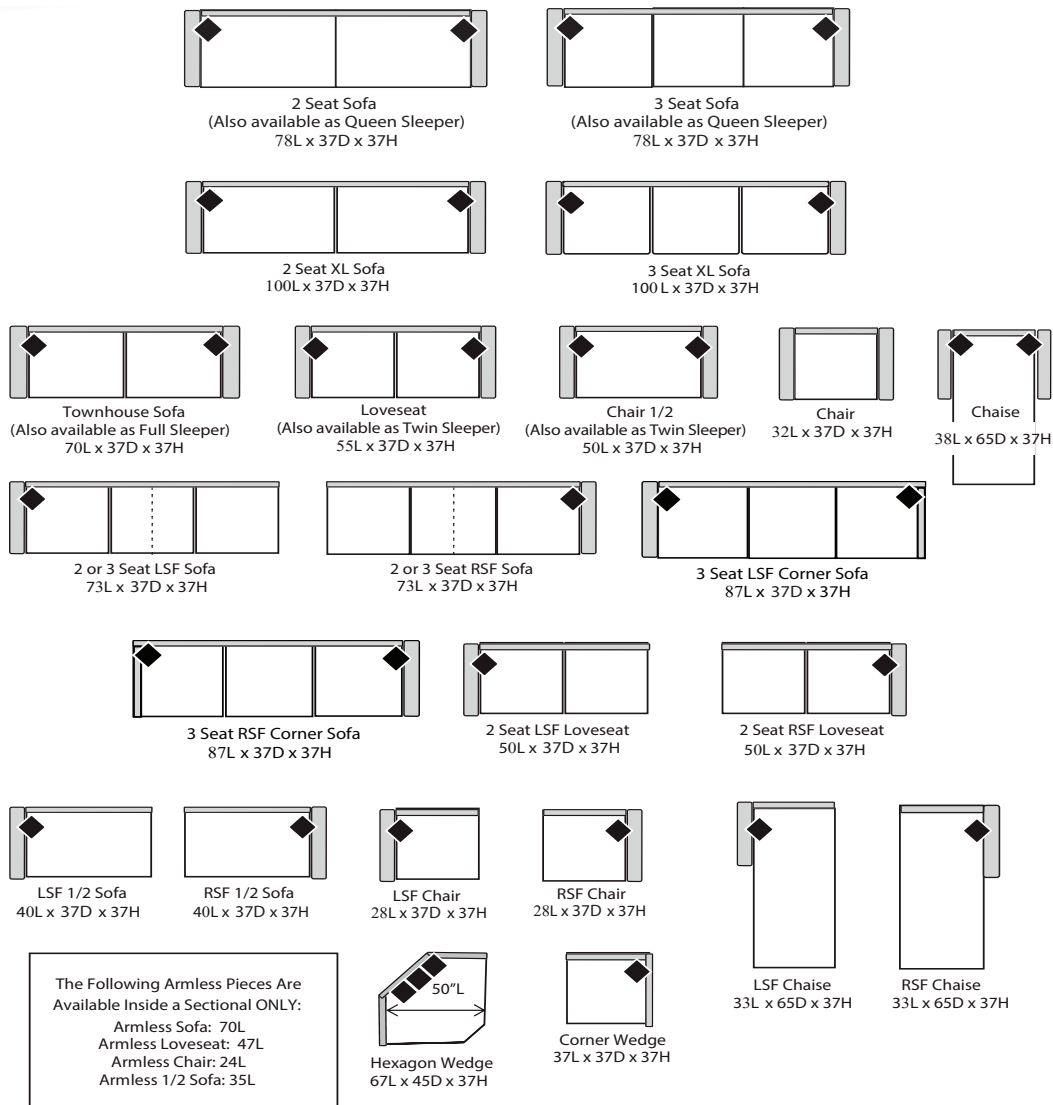

# DESIGN YOUR OWN LIVING ROOM

37"  
Depth

## Easton Collection Four Seasons Furniture

### STANDARD FEATURES AND OPTIONS

- Available in 2 Depths 37" & 41"
- Made in the USA
- Multiple Piece removable cover for easy care
- Drop in Coil Seating Suspension

**Four Seasons**  
casual custom furniture