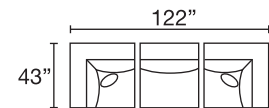

## POPULAR CONFIGURATIONS

**HB12C8-DOR-DMA  
-DOR-DMA-DOR**  
5 Piece Modular Sectional

**HB12C8-DOR-DMA-DOR-DMA  
-DMA-DOR-DMA-DOR**  
8 Piece Modular Sectional

**HB12C8-BMP-DOR-DMA  
-DMA-DOR-DMA-DOR**  
7 Piece Modular Sectional

**HB12C8-DOR-DMA-BMP**  
3 Piece Modular Sectional

**HB12C8-DOR-DMA-DMA-DOR**  
4 Piece Modular Sectional

**HB12C8-DOR-DMA-DOR**  
3 Piece Modular Sectional

**HB12C8-BMP-DOR  
-DMA-DMA-DOR**  
5 Piece Modular Sectional

## MODULAR PIECES

**HB12C8-DMA**  
Modular Armless XD

**HB12C8-DOR**  
Corner XD

**HB12C8-BMP**  
Bumper

Seat Height: 18" - Seat Depth: 27" - Arm Height: 24"  
All dimensions are approximate.  
June 2024