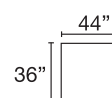

**HB12C8-DOR-DMA-BMP**  
3 Piece Modular Sectional

**HB12C8-DOR-DMA-DMA-DOR**  
4 Piece Modular Sectional

**HB12C8-DOR-DMA-DOR**  
3 Piece Modular Sectional

**HB12C8-BMP-DOR  
-DMA-DMA-DOR**  
5 Piece Modular Sectional

## MODULAR PIECES

**HB12C8-DMA**  
Modular Armless XD

**HB12C8-DOR**  
Corner XD

**HB12C8-BMP**  
Bumper

Seat Height: 18" - Seat Depth: 27" - Arm Height: 24"  
All dimensions are approximate.  
June 2024