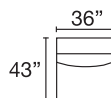

## POPULAR CONFIGURATIONS

**HB12C8-DOR-DMA  
-DOR-DMA-DOR**  
5 Piece Modular Sectional

**HB12C8-DOR-DMA-DOR-DMA  
-DMA-DOR-DMA-DOR**  
8 Piece Modular Sectional

**HB12C8-BMP-DOR-DMA  
-DMA-DOR-DMA-DOR**  
7 Piece Modular Sectional

**HB12C8-DOR-DMA-BMP**  
3 Piece Modular Sectional

**HB12C8-DOR-DMA-DMA-DOR**  
4 Piece Modular Sectional

**HB12C8-DOR-DMA-DOR**  
3 Piece Modular Sectional

**HB12C8-BMP-DOR  
-DMA-DMA-DOR**  
5 Piece Modular Sectional

## MODULAR PIECES

**HB12C8-DMA**  
Modular Armless XD

**HB12C8-DOR**  
Corner XD

**HB12C8-BMP**  
Bumper

Seat Height: 18" - Seat Depth: 27" - Arm Height: 24"  
All dimensions are approximate.  
June 2024