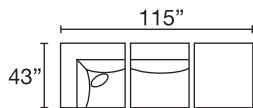

## POPULAR CONFIGURATIONS

**HB12C8-DOR-DMA  
-DOR-DMA-DOR**  
5 Piece Modular Sectional

**HB12C8-DOR-DMA-DOR-DMA  
-DMA-DOR-DMA-DOR**  
8 Piece Modular Sectional

**HB12C8-BMP-DOR-DMA  
-DMA-DOR-DMA-DOR**  
7 Piece Modular Sectional

**HB12C8-DOR-DMA-BMP**  
3 Piece Modular Sectional

**HB12C8-DOR-DMA-DMA-DOR**  
4 Piece Modular Sectional

**HB12C8-DOR-DMA-DOR**  
3 Piece Modular Sectional

**HB12C8-BMP-DOR  
-DMA-DMA-DOR**  
5 Piece Modular Sectional

## MODULAR PIECES

**HB12C8-DMA**  
Modular Armless XD

**HB12C8-DOR**  
Corner XD

**HB12C8-BMP**  
Bumper

Seat Height: 18" - Seat Depth: 27" - Arm Height: 24"  
All dimensions are approximate.  
June 2024