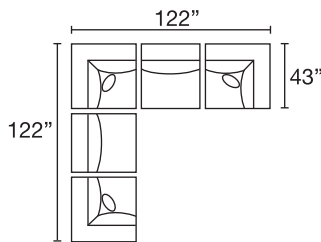

## POPULAR CONFIGURATIONS

**HB12C8-DOR-DMA  
-DOR-DMA-DOR**  
5 Piece Modular Sectional

**HB12C8-DOR-DMA-DOR-DMA  
-DMA-DOR-DMA-DOR**  
8 Piece Modular Sectional

**HB12C8-BMP-DOR-DMA  
-DMA-DOR-DMA-DOR**  
7 Piece Modular Sectional

## MODULAR PIECES

**HB12C8-DMA**  
Modular Armless XD

**HB12C8-DOR**  
Corner XD

**HB12C8-BMP**  
Bumper

Seat Height: 18" - Seat Depth: 27" - Arm Height: 24"  
All dimensions are approximate.  
June 2024