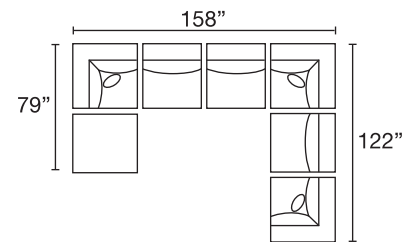

## POPULAR CONFIGURATIONS

**HB12C8-DOR-DMA  
-DOR-DMA-DOR**  
5 Piece Modular Sectional

**HB12C8-DOR-DMA-DOR-DMA  
-DMA-DOR-DMA-DOR**  
8 Piece Modular Sectional

**HB12C8-BMP-DOR-DMA  
-DMA-DOR-DMA-DOR**  
7 Piece Modular Sectional

## MODULAR PIECES

**HB12C8-DMA**  
Modular Armless XD

**HB12C8-DOR**  
Corner XD

**HB12C8-BMP**  
Bumper

Seat Height: 18" - Seat Depth: 27" - Arm Height: 24"  
All dimensions are approximate.  
June 2024