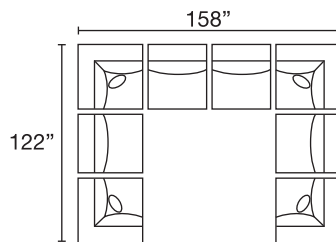

## POPULAR CONFIGURATIONS

**HB12C8-DOR-DMA  
-DOR-DMA-DOR**  
5 Piece Modular Sectional

**HB12C8-DOR-DMA-DOR-DMA  
-DMA-DOR-DMA-DOR**  
8 Piece Modular Sectional

**HB12C8-BMP-DOR-DMA  
-DMA-DOR-DMA-DOR**  
7 Piece Modular Sectional

## MODULAR PIECES

**HB12C8-DMA**  
Modular Armless XD

**HB12C8-DOR**  
Corner XD

**HB12C8-BMP**  
Bumper

Seat Height: 18" - Seat Depth: 27" - Arm Height: 24"  
All dimensions are approximate.  
June 2024