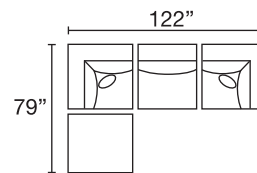

## POPULAR CONFIGURATIONS

**HB12C8-DOR-DMA  
-DOR-DMA-DOR**  
5 Piece Modular Sectional

**HB12C8-DOR-DMA-DOR-DMA  
-DMA-DOR-DMA-DOR**  
8 Piece Modular Sectional

**HB12C8-BMP-DOR-DMA  
-DMA-DOR-DMA-DOR**  
7 Piece Modular Sectional

**HB12C8-DOR-DMA-BMP**  
3 Piece Modular Sectional

**HB12C8-DOR-DMA-DMA-DOR**  
4 Piece Modular Sectional

**HB12C8-DOR-DMA-DOR**  
3 Piece Modular Sectional

**HB12C8-BMP-DOR  
-DMA-DMA-DOR**  
5 Piece Modular Sectional

## MODULAR PIECES

**HB12C8-DMA**  
Modular Armless XD

**HB12C8-DOR**  
Corner XD

**HB12C8-BMP**  
Bumper

Seat Height: 18" - Seat Depth: 27" - Arm Height: 24"  
All dimensions are approximate.  
June 2024