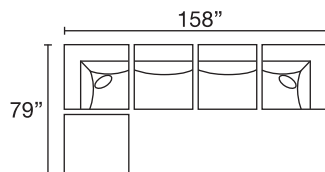

## POPULAR CONFIGURATIONS

**HB12C8-DOR-DMA  
-DOR-DMA-DOR**  
5 Piece Modular Sectional

**HB12C8-DOR-DMA-DOR-DMA  
-DMA-DOR-DMA-DOR**  
8 Piece Modular Sectional

**HB12C8-BMP-DOR-DMA  
-DMA-DOR-DMA-DOR**  
7 Piece Modular Sectional

**HB12C8-DOR-DMA-BMP**  
3 Piece Modular Sectional

**HB12C8-DOR-DMA-DMA-DOR**  
4 Piece Modular Sectional

**HB12C8-DOR-DMA-DOR**  
3 Piece Modular Sectional

**HB12C8-BMP-DOR  
-DMA-DMA-DOR**  
5 Piece Modular Sectional

## MODULAR PIECES

**HB12C8-DMA**  
Modular Armless XD

**HB12C8-DOR**  
Corner XD

**HB12C8-BMP**  
Bumper

Seat Height: 18" - Seat Depth: 27" - Arm Height: 24"  
All dimensions are approximate.  
June 2024