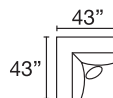

## POPULAR CONFIGURATIONS

**HB12C8-DOR-DMA  
-DOR-DMA-DOR**  
5 Piece Modular Sectional

**HB12C8-DOR-DMA-DOR-DMA  
-DMA-DOR-DMA-DOR**  
8 Piece Modular Sectional

**HB12C8-BMP-DOR-DMA  
-DMA-DOR-DMA-DOR**  
7 Piece Modular Sectional

**HB12C8-DOR-DMA-BMP**  
3 Piece Modular Sectional

**HB12C8-DOR-DMA-DMA-DOR**  
4 Piece Modular Sectional

**HB12C8-DOR-DMA-DOR**  
3 Piece Modular Sectional

**HB12C8-BMP-DOR  
-DMA-DMA-DOR**  
5 Piece Modular Sectional

## MODULAR PIECES

**HB12C8-DMA**  
Modular Armless XD

**HB12C8-DOR**  
Corner XD

**HB12C8-BMP**  
Bumper

Seat Height: 18" - Seat Depth: 27" - Arm Height: 24"  
All dimensions are approximate.  
June 2024