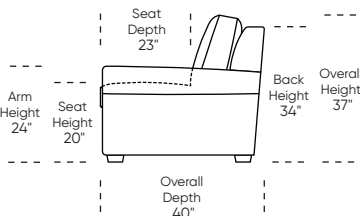

Standard Comfort Sleeper®

Features:

- Featuring the patented Tiffany 24/7™ platform sleep system
- Room to stretch out with true 80 inches of bedroom-length sleeping surface
- Ultimate comfort on five inches of plush, high-density foam mattress
- Under-sofa dust covers keeps dust and dirt from ever touching the mattress
- Zero wall clearance
- Quick-ship delivery
- Double-needle top-stitch
- High-density, high-resiliency foam seat cushions
- Loose back and seat cushions
- Limited lifetime warranty on frame
- 10-year mechanism warranty

GAINES

Leg height is 2"

Please use actual leather, fabric, Crypton®, Sunbrella® and Ultrasuede® swatches when specifying furniture as the colors shown may vary due to the printing process.

Note: Seat depth includes cushion overhang which may be up to 1"

† Dotted lines for Queen Plus sizes indicates the number of seats.
All dimensions are approximate and subject to change.

‡ Chaise lifts up to reveal hidden storage space. • Storage

Scale: 1/8 inch = 1 foot
All dimensions are approximate and subject to change.
Specify components from the sitting position.