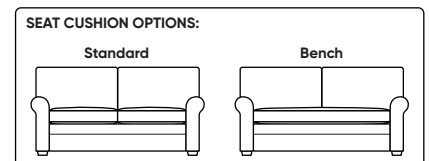

GAINES

Leg height is 2"

Please use actual leather, fabric, Crypton®, Sunbrella® and Ultrasuede® swatches when specifying furniture as the colors shown may vary due to the printing process.

Note: Seat depth includes cushion overhang which may be up to 1"

† Dotted lines for Queen Plus sizes indicates the number of seats.
All dimensions are approximate and subject to change.

‡ Chaise lifts up to reveal hidden storage space. • Storage

Scale: 1/8 inch = 1 foot
All dimensions are approximate and subject to change.
Specify components from the sitting position.