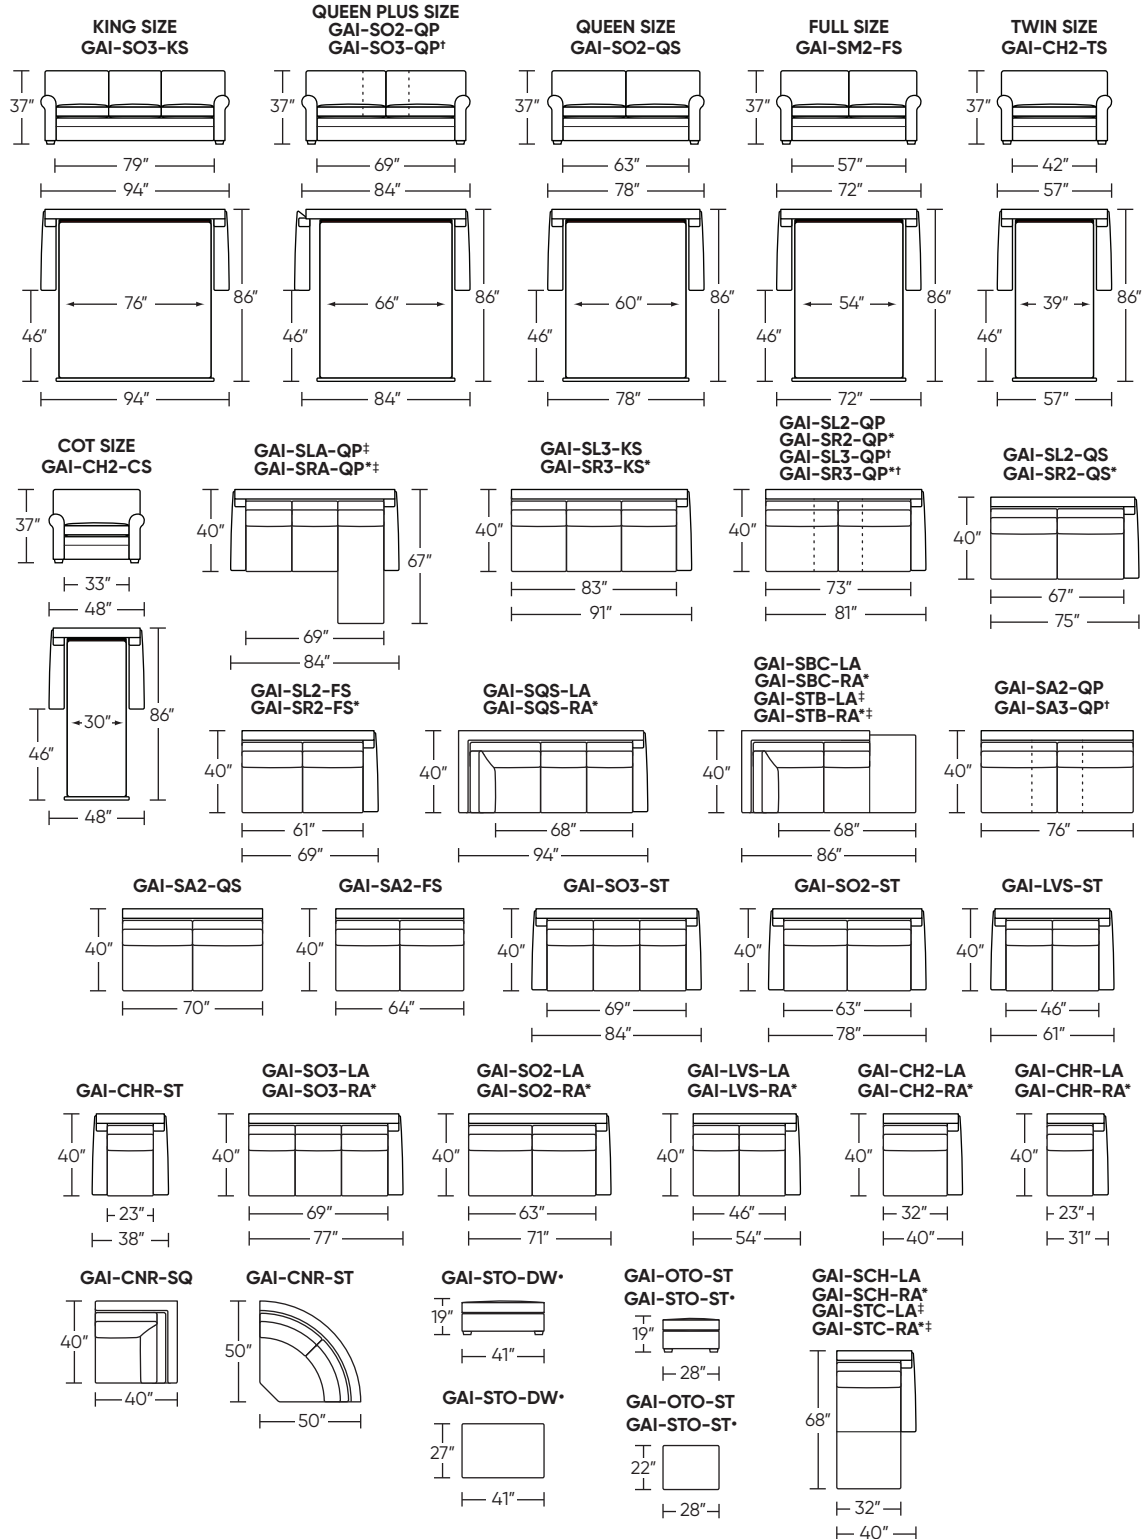

Standard Comfort Sleeper®

Features:

- Featuring the patented Tiffany 24/7™ platform sleep system
- Room to stretch out with true 80 inches of bedroom-length sleeping surface
- Ultimate comfort on five inches of plush, high-density foam mattress
- Under-sofa dust covers keeps dust and dirt from ever touching the mattress
- Zero wall clearance
- Quick-ship delivery
- Double-needle top-stitch
- High-density, high-resiliency foam seat cushions
- Loose back and seat cushions
- Limited lifetime warranty on frame
- 10-year mechanism warranty

GAINES

Leg height is 2"

Please use actual leather, fabric, Crypton®, Sunbrella® and Ultrasuede® swatches when specifying furniture as the colors shown may vary due to the printing process.

Note: Seat depth includes cushion overhang which may be up to 1"

† Dotted lines for Queen Plus sizes indicates the number of seats.
All dimensions are approximate and subject to change.

‡ Chaise lifts up to reveal hidden storage space. • Storage

Scale: 1/8 inch = 1 foot
All dimensions are approximate and subject to change.
Specify components from the sitting position.