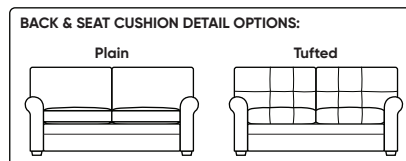

GAINES

Leg height is 2"

Please use actual leather, fabric, Crypton®, Sunbrella® and Ultrasuede® swatches when specifying furniture as the colors shown may vary due to the printing process.

Note: Seat depth includes cushion overhang which may be up to 1"

† Dotted lines for Queen Plus sizes indicates the number of seats.
All dimensions are approximate and subject to change.

‡ Chaise lifts up to reveal hidden storage space. • Storage

Scale: 1/8 inch = 1 foot
All dimensions are approximate and subject to change.
Specify components from the sitting position.