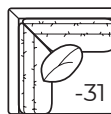

-31 Corner

Outside: 41W Inside: 24W
COM: L