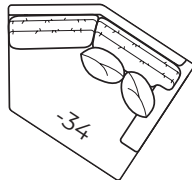

-40 Loveseat

Outside: 78.5W Inside: 61W
COM: Q

-50 Chair

(-56 available in 41" depth only)
Outside: 40.5W Inside: 23W
COM: H

-55 Ottoman

32W x 22D x 17H
COM: E

-60 Chair 1/2

Outside: 53.5W Inside: 36W
COM: L

-64 Ottoman 1/2

39W x 25D x 18H
COM: E

-63 Left Arm Chaise

-62 Right Arm Chaise

-35 Left Arm Cuddle Chaise

One Arm Corner Chaise

Outside Width: 71W
Inside Width: 51W
Outside Depth: 54
Inside Depth: 37
Wall Depth: 69
COM: P