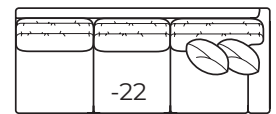

One Arm Loveseat

Outside: 69.5W
Inside: 61W
COM: O

-42 Right Arm Loveseat

-31 Corner

Outside: 41W Inside: 24W
COM: L

-23 Left Arm Sofa

One Arm Sofa

Outside: 99.5W
Inside: 91W
COM: T