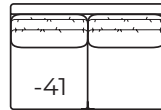

-41 Armless Loveseat

Outside: 60W
Inside: 60W
COM: N