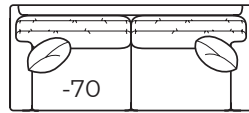

-70 Sofa

Outside: 94.5W Inside: 77W
COM: S