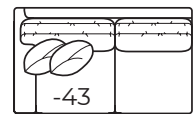

-34 Right Arm Cuddle Chaise

-41 Armless Loveseat

Outside: 60W
Inside: 60W
COM: N

-25 Left Arm Corner Sofa

-24 Right Arm Corner Sofa

For Luxe option, add 4" to outside and inside widths on -24 & -25

-43 Left Arm Loveseat