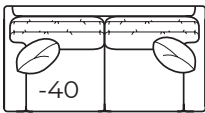

-10 Sofa

Outside: 94W Inside: 77W
COM: V

-70 Sofa

Outside: 94.5W Inside: 77W
COM: S

-28 Wedge Sofa

Outside: 125W Inside: 92W
COM: AA

-51 Armless Chair

Outside: 30W
Inside: 30W
COM: G

-40 Loveseat

Outside: 78.5W Inside: 61W
COM: Q

-50 Chair

(-56 available in 41" depth only)
Outside: 40.5W Inside: 23W
COM: H

-55 Ottoman

32W x 22D x 17H
COM: E

-60 Chair 1/2

Outside: 53.5W Inside: 36W
COM: L