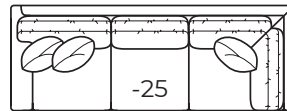

-25 Left Arm Corner Sofa

For Luxe option, add 4" to outside and inside widths on -24 & -25