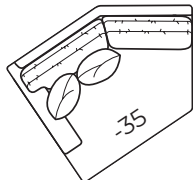

-40 Loveseat

Outside: 78.5W Inside: 61W
COM: Q

-50 Chair

(-56 available in 41" depth only)
Outside: 40.5W Inside: 23W
COM: H

-55 Ottoman

32W x 22D x 17H
COM: E

-60 Chair 1/2

Outside: 53.5W Inside: 36W
COM: L

-64 Ottoman 1/2

39W x 25D x 18H
COM: E

-63 Left Arm Chaise

-62 Right Arm Chaise

-35 Left Arm Cuddle Chaise

One Arm Corner Chaise

Outside Width: 71W
Inside Width: 51W
Outside Depth: 54
Inside Depth: 37
Wall Depth: 69
COM: P