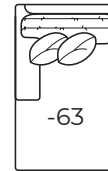

-10 Sofa

Outside: 94W Inside: 77W
COM: V

-70 Sofa

Outside: 94.5W Inside: 77W
COM: S

-28 Wedge Sofa

Outside: 125W Inside: 92W
COM: AA

-51 Armless Chair

Outside: 30W
Inside: 30W
COM: G

-40 Loveseat

Outside: 78.5W Inside: 61W
COM: Q

-50 Chair

(-56 available in 41" depth only)
Outside: 40.5W Inside: 23W
COM: H

-55 Ottoman

32W x 22D x 17H
COM: E

-60 Chair 1/2

Outside: 53.5W Inside: 36W
COM: L

-64 Ottoman 1/2

39W x 25D x 18H
COM: E

-63 Left Arm Chaise

-62 Right Arm Chaise

-35 Left Arm Cuddle Chaise

One Arm Corner Chaise

Outside Width: 71W
Inside Width: 51W
Outside Depth: 54
Inside Depth: 37
Wall Depth: 69
COM: P