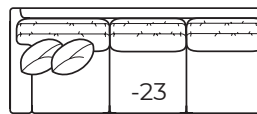

One Arm Loveseat

Outside: 69.5W
Inside: 61W
COM: O

-42 Right Arm Loveseat

-31 Corner

Outside: 41W Inside: 24W
COM: L

-23 Left Arm Sofa

One Arm Sofa

Outside: 99.5W
Inside: 91W
COM: T