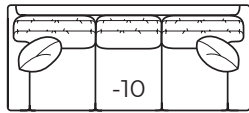

Weltless

2300 PURE
Reduces outside width by 2.75" per arm

Weltless

2300 URBANE

Welted

2300 VINTAGE

-20 Sofa

Outside: 108.5W Inside: 91W
COM: W