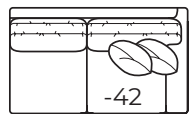

One Arm Loveseat

-42 Right Arm Loveseat