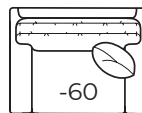

-40 Loveseat

Outside: 78.5W Inside: 61W
COM: Q

-50 Chair

(-56 available in 41" depth only)
Outside: 40.5W Inside: 23W
COM: H

-55 Ottoman

32W x 22D x 17H
COM: E

-60 Chair 1/2

Outside: 53.5W Inside: 36W
COM: L