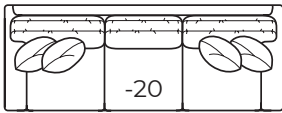

Weltless

2300 PURE
Reduces outside width by 2.75" per arm

Weltless

2300 URBANE

Welted

2300 VINTAGE

-20 Sofa

Outside: 108.5W Inside: 91W
COM: W